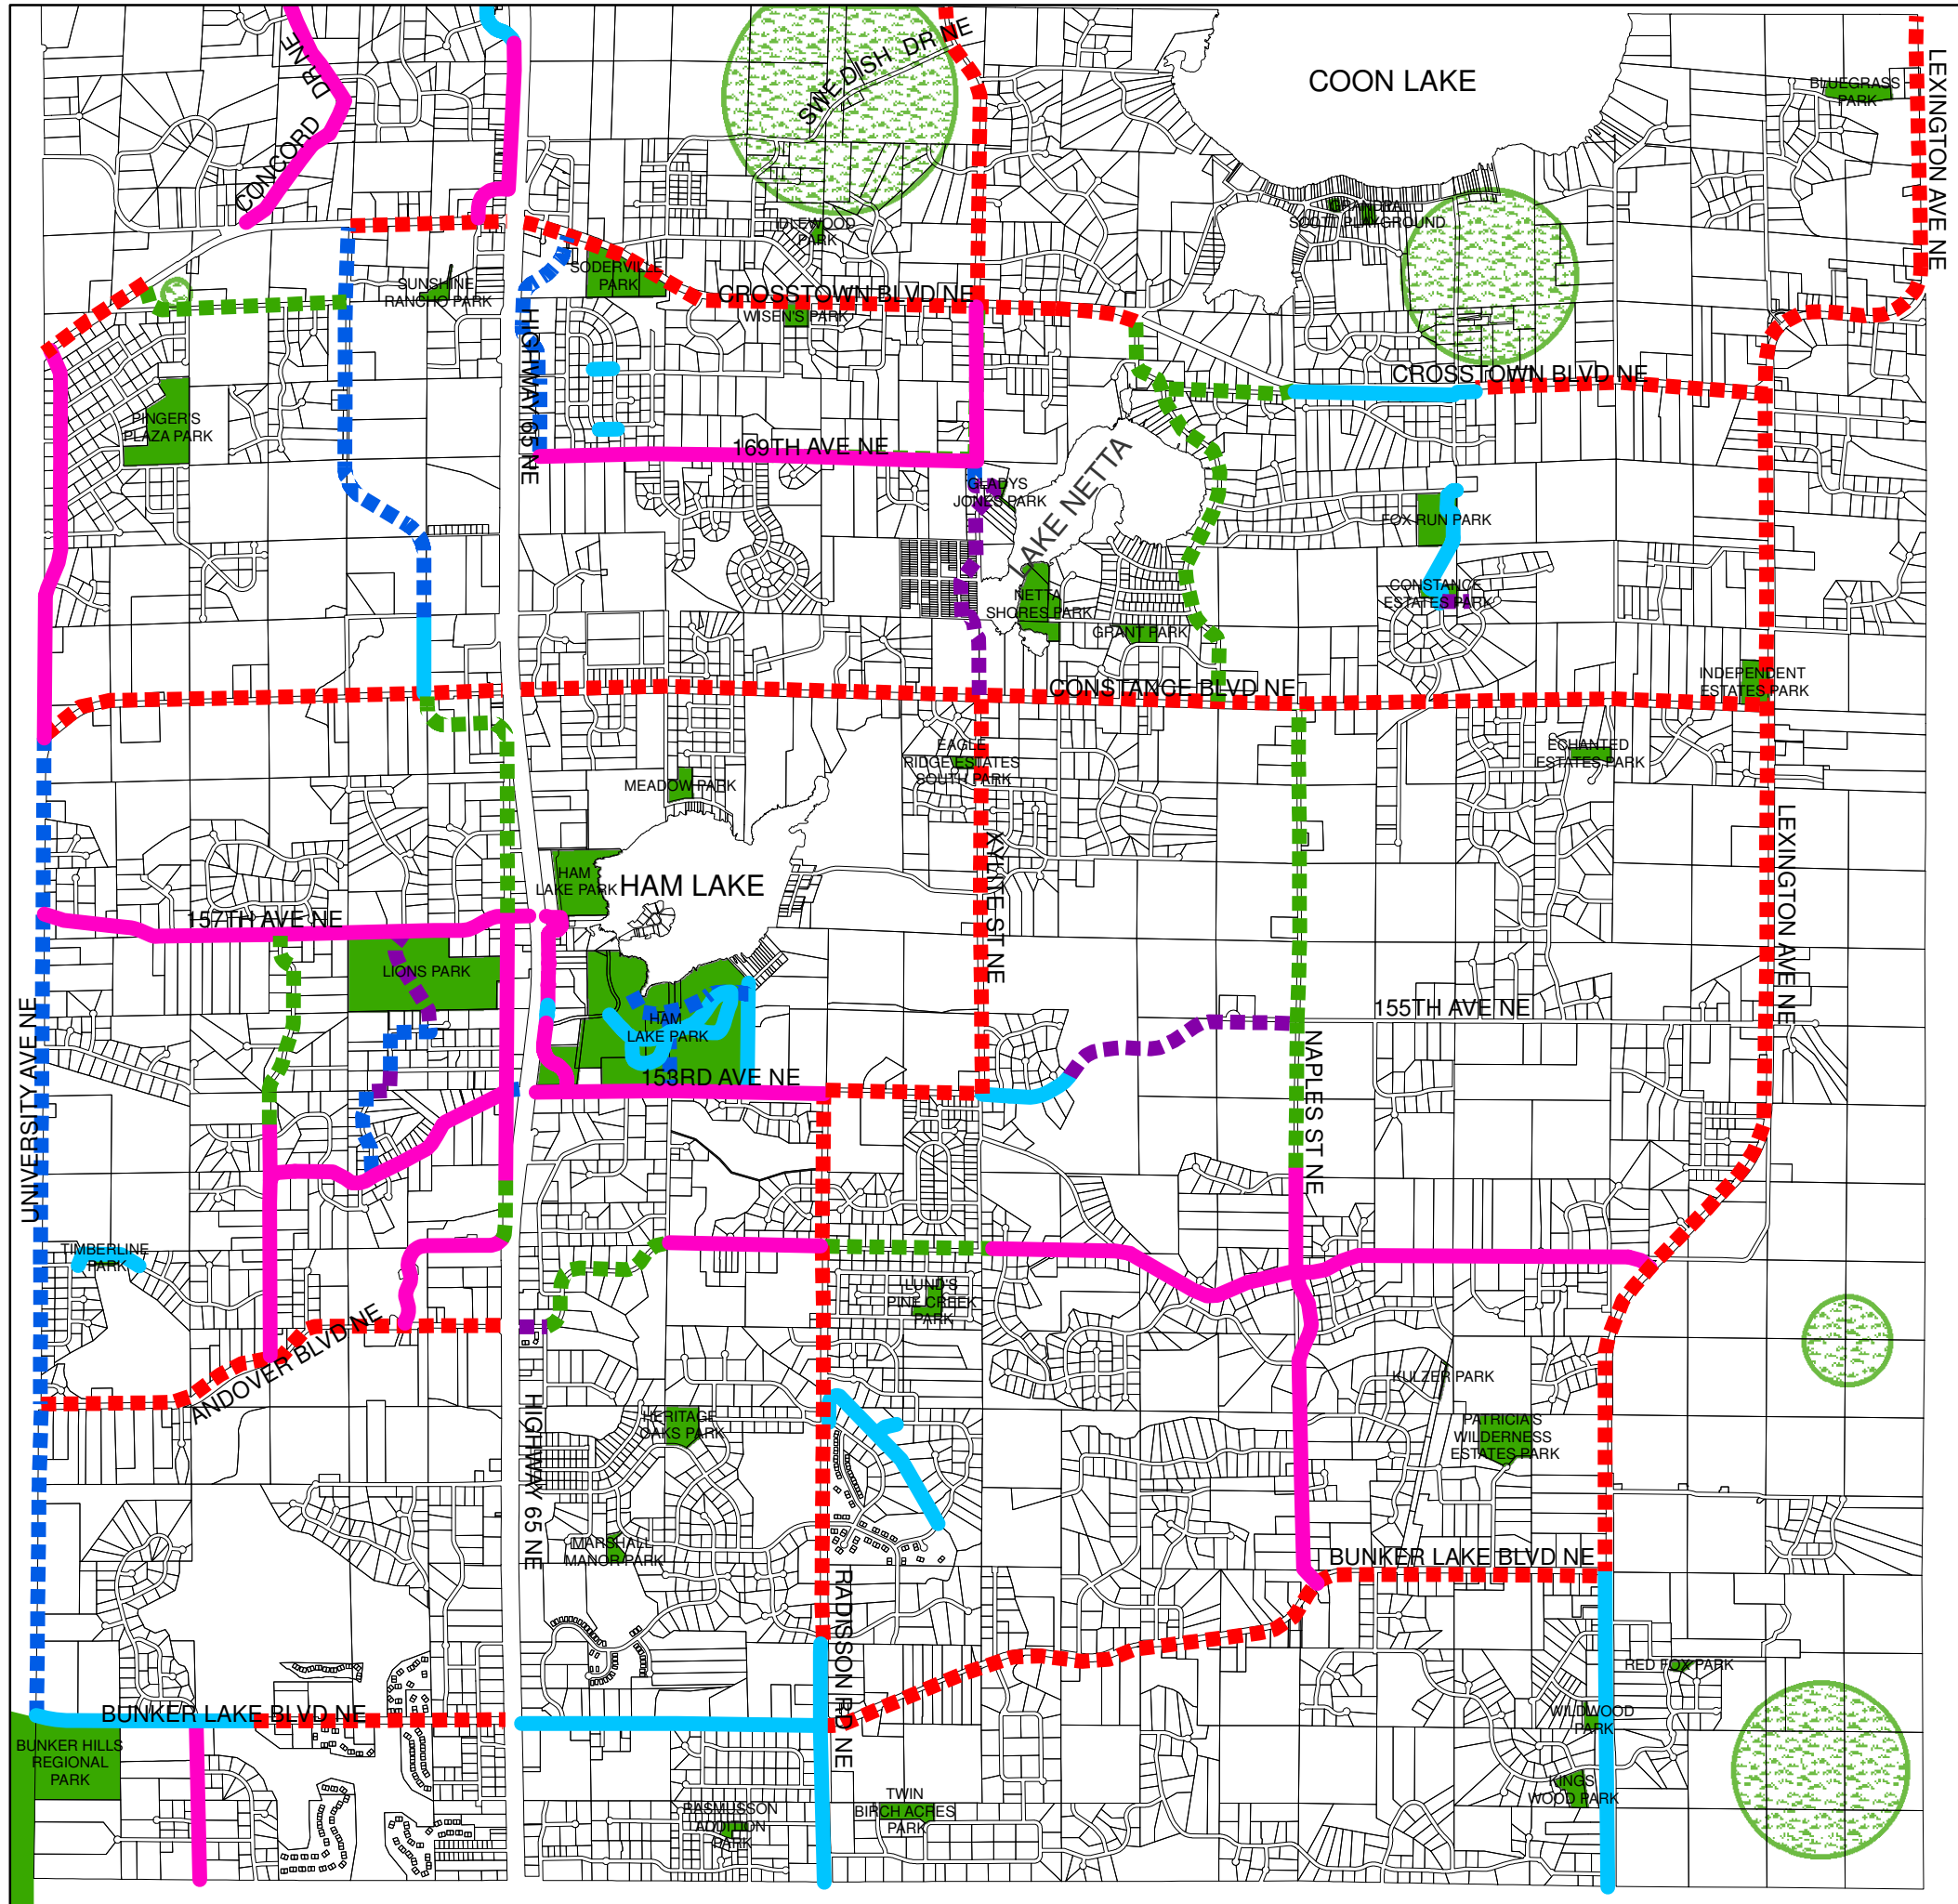

# HAM LAKE, MINNESOTA

## PROPOSED MUNICIPAL BIKE TRAIL SYSTEM

### LEGEND

- Existing Bike Lane
- Existing Bike Path
- Proposed County Bike Path
- Proposed Bike Lane/Path
- Proposed Bike Lane
- Proposed Bike Path
- Potential Future Park
- Existing Park

MAP DATE: 3/29/2018