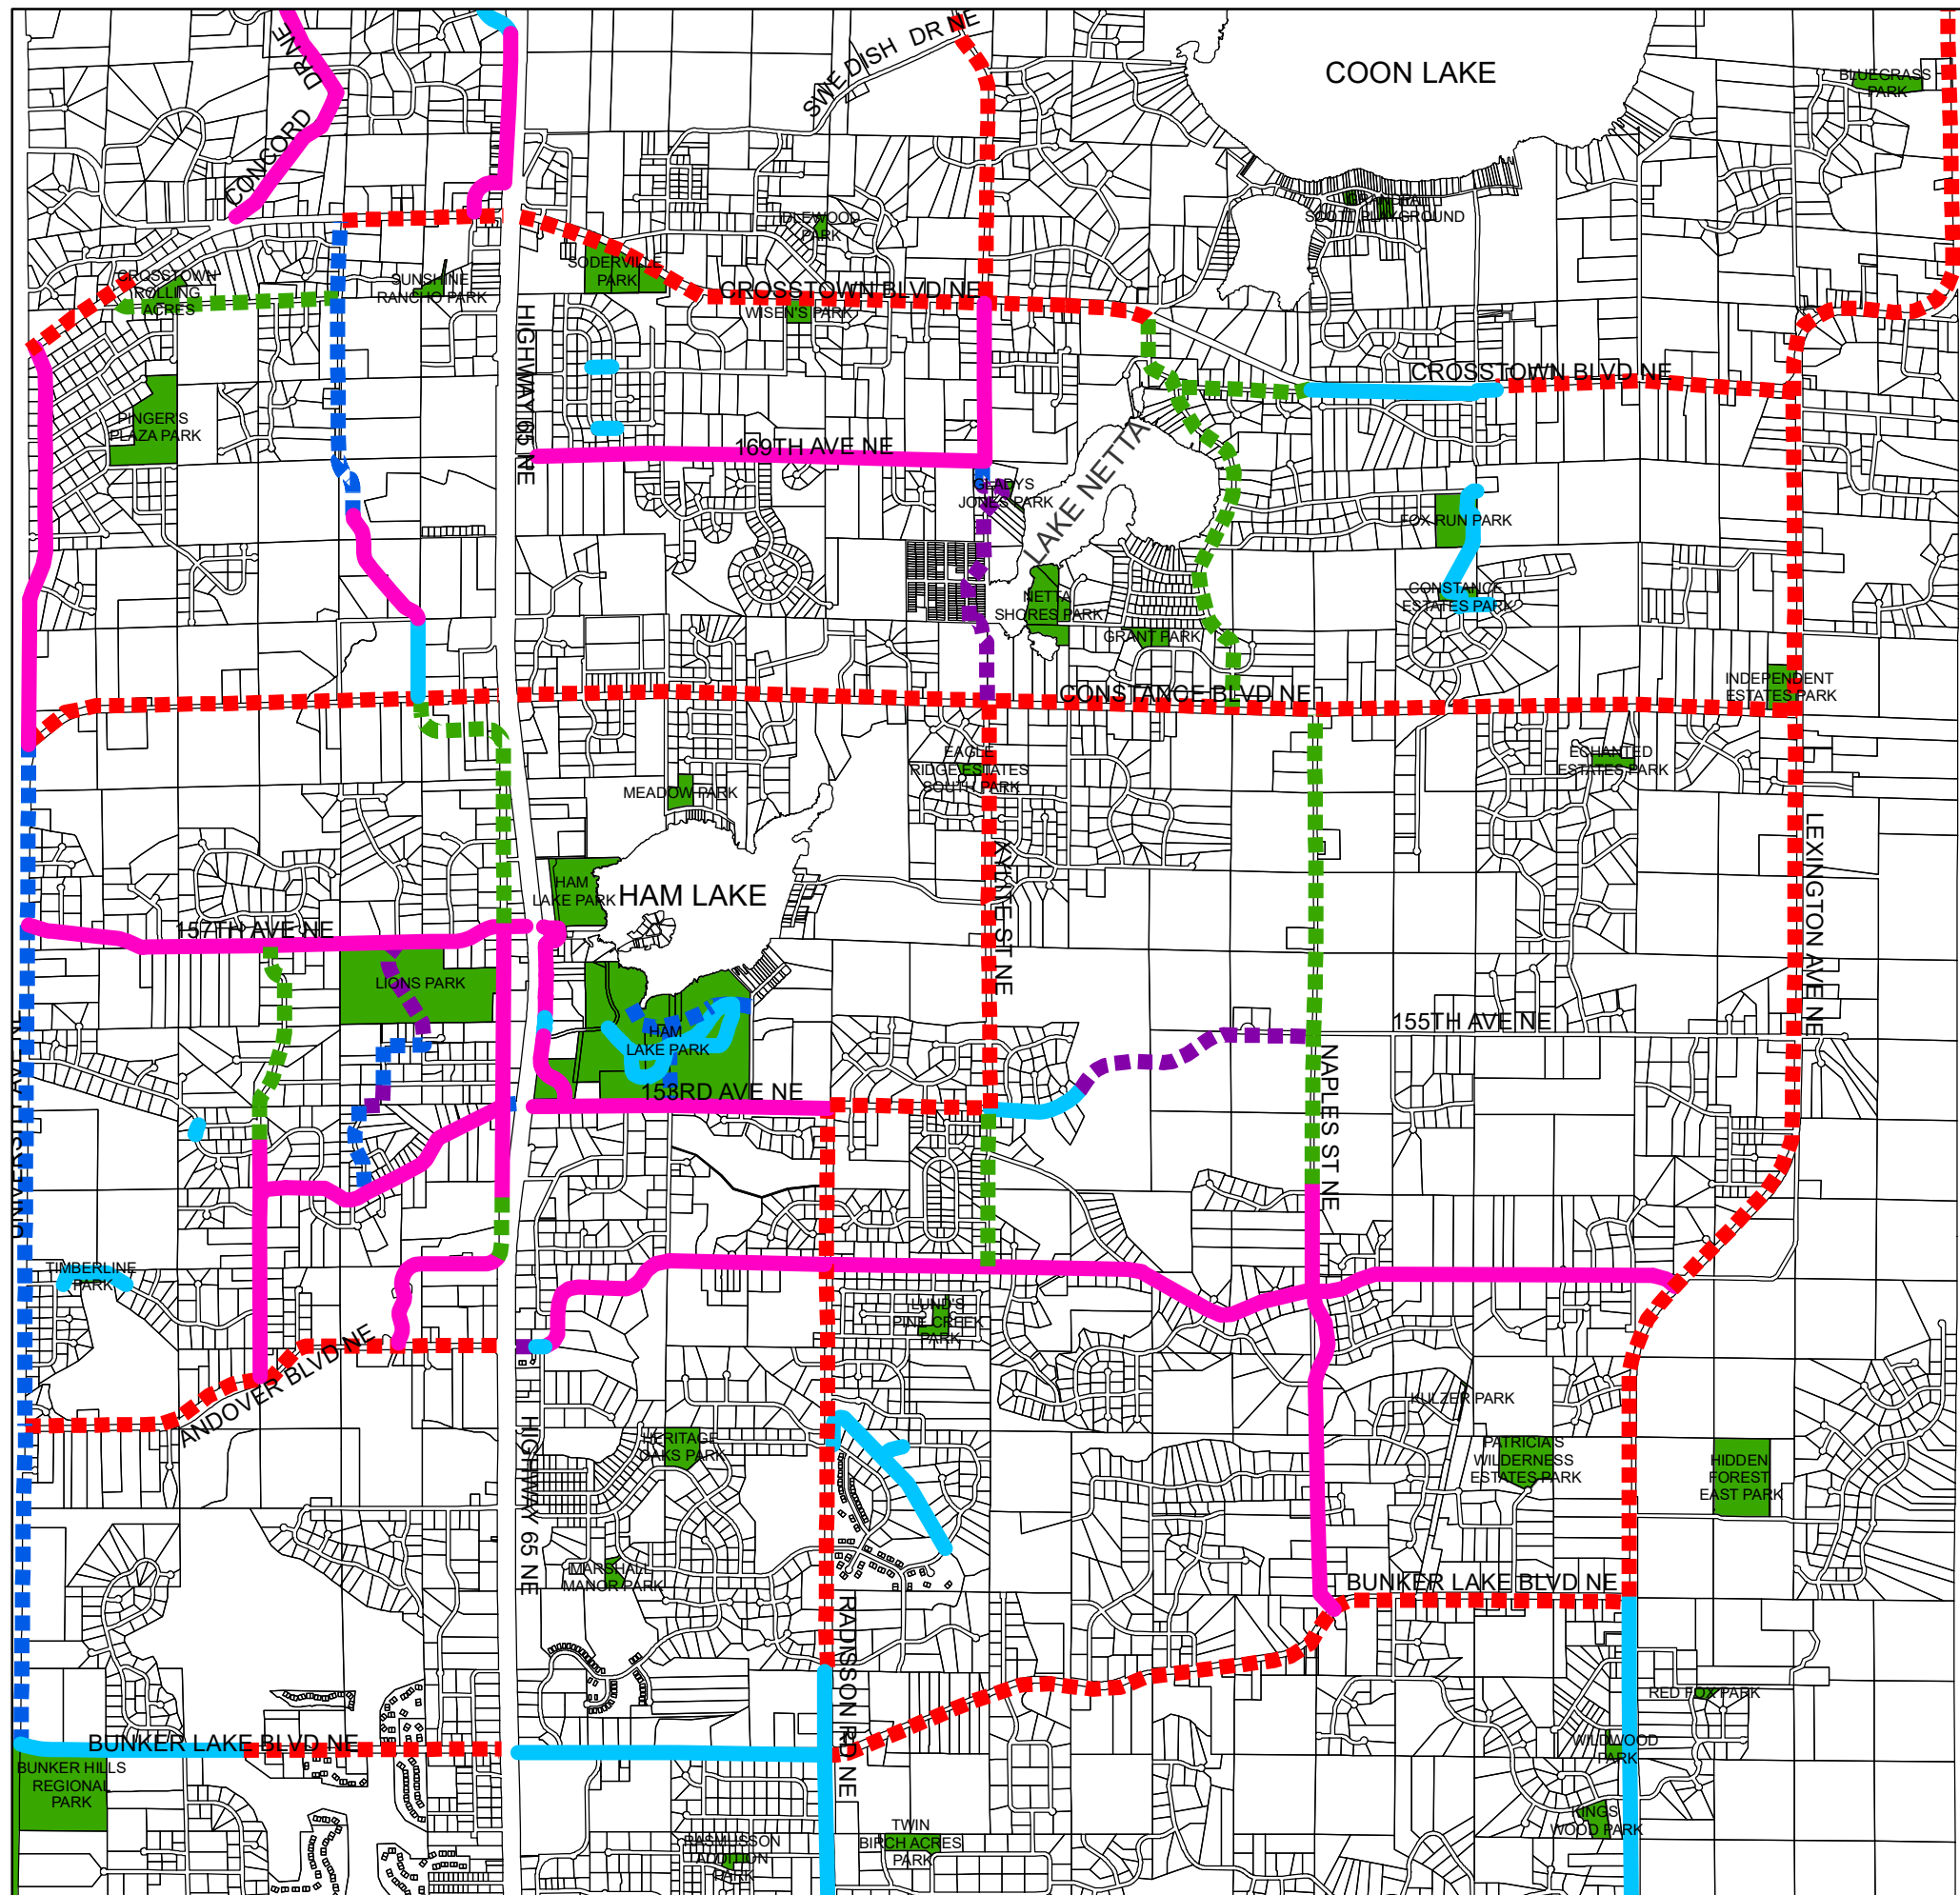

HAM LAKE, MINNESOTA

BIKE FACILITIES MAP

LEGEND

-  Existing Bike Lane
-  Existing Bike Path
-  Proposed County Bike Path
-  Proposed Bike Lane/Path
-  Proposed Bike Lane
-  Proposed Bike Path
-  Potential Future Park
-  Existing Park

MAP DATE: 11/15/2022