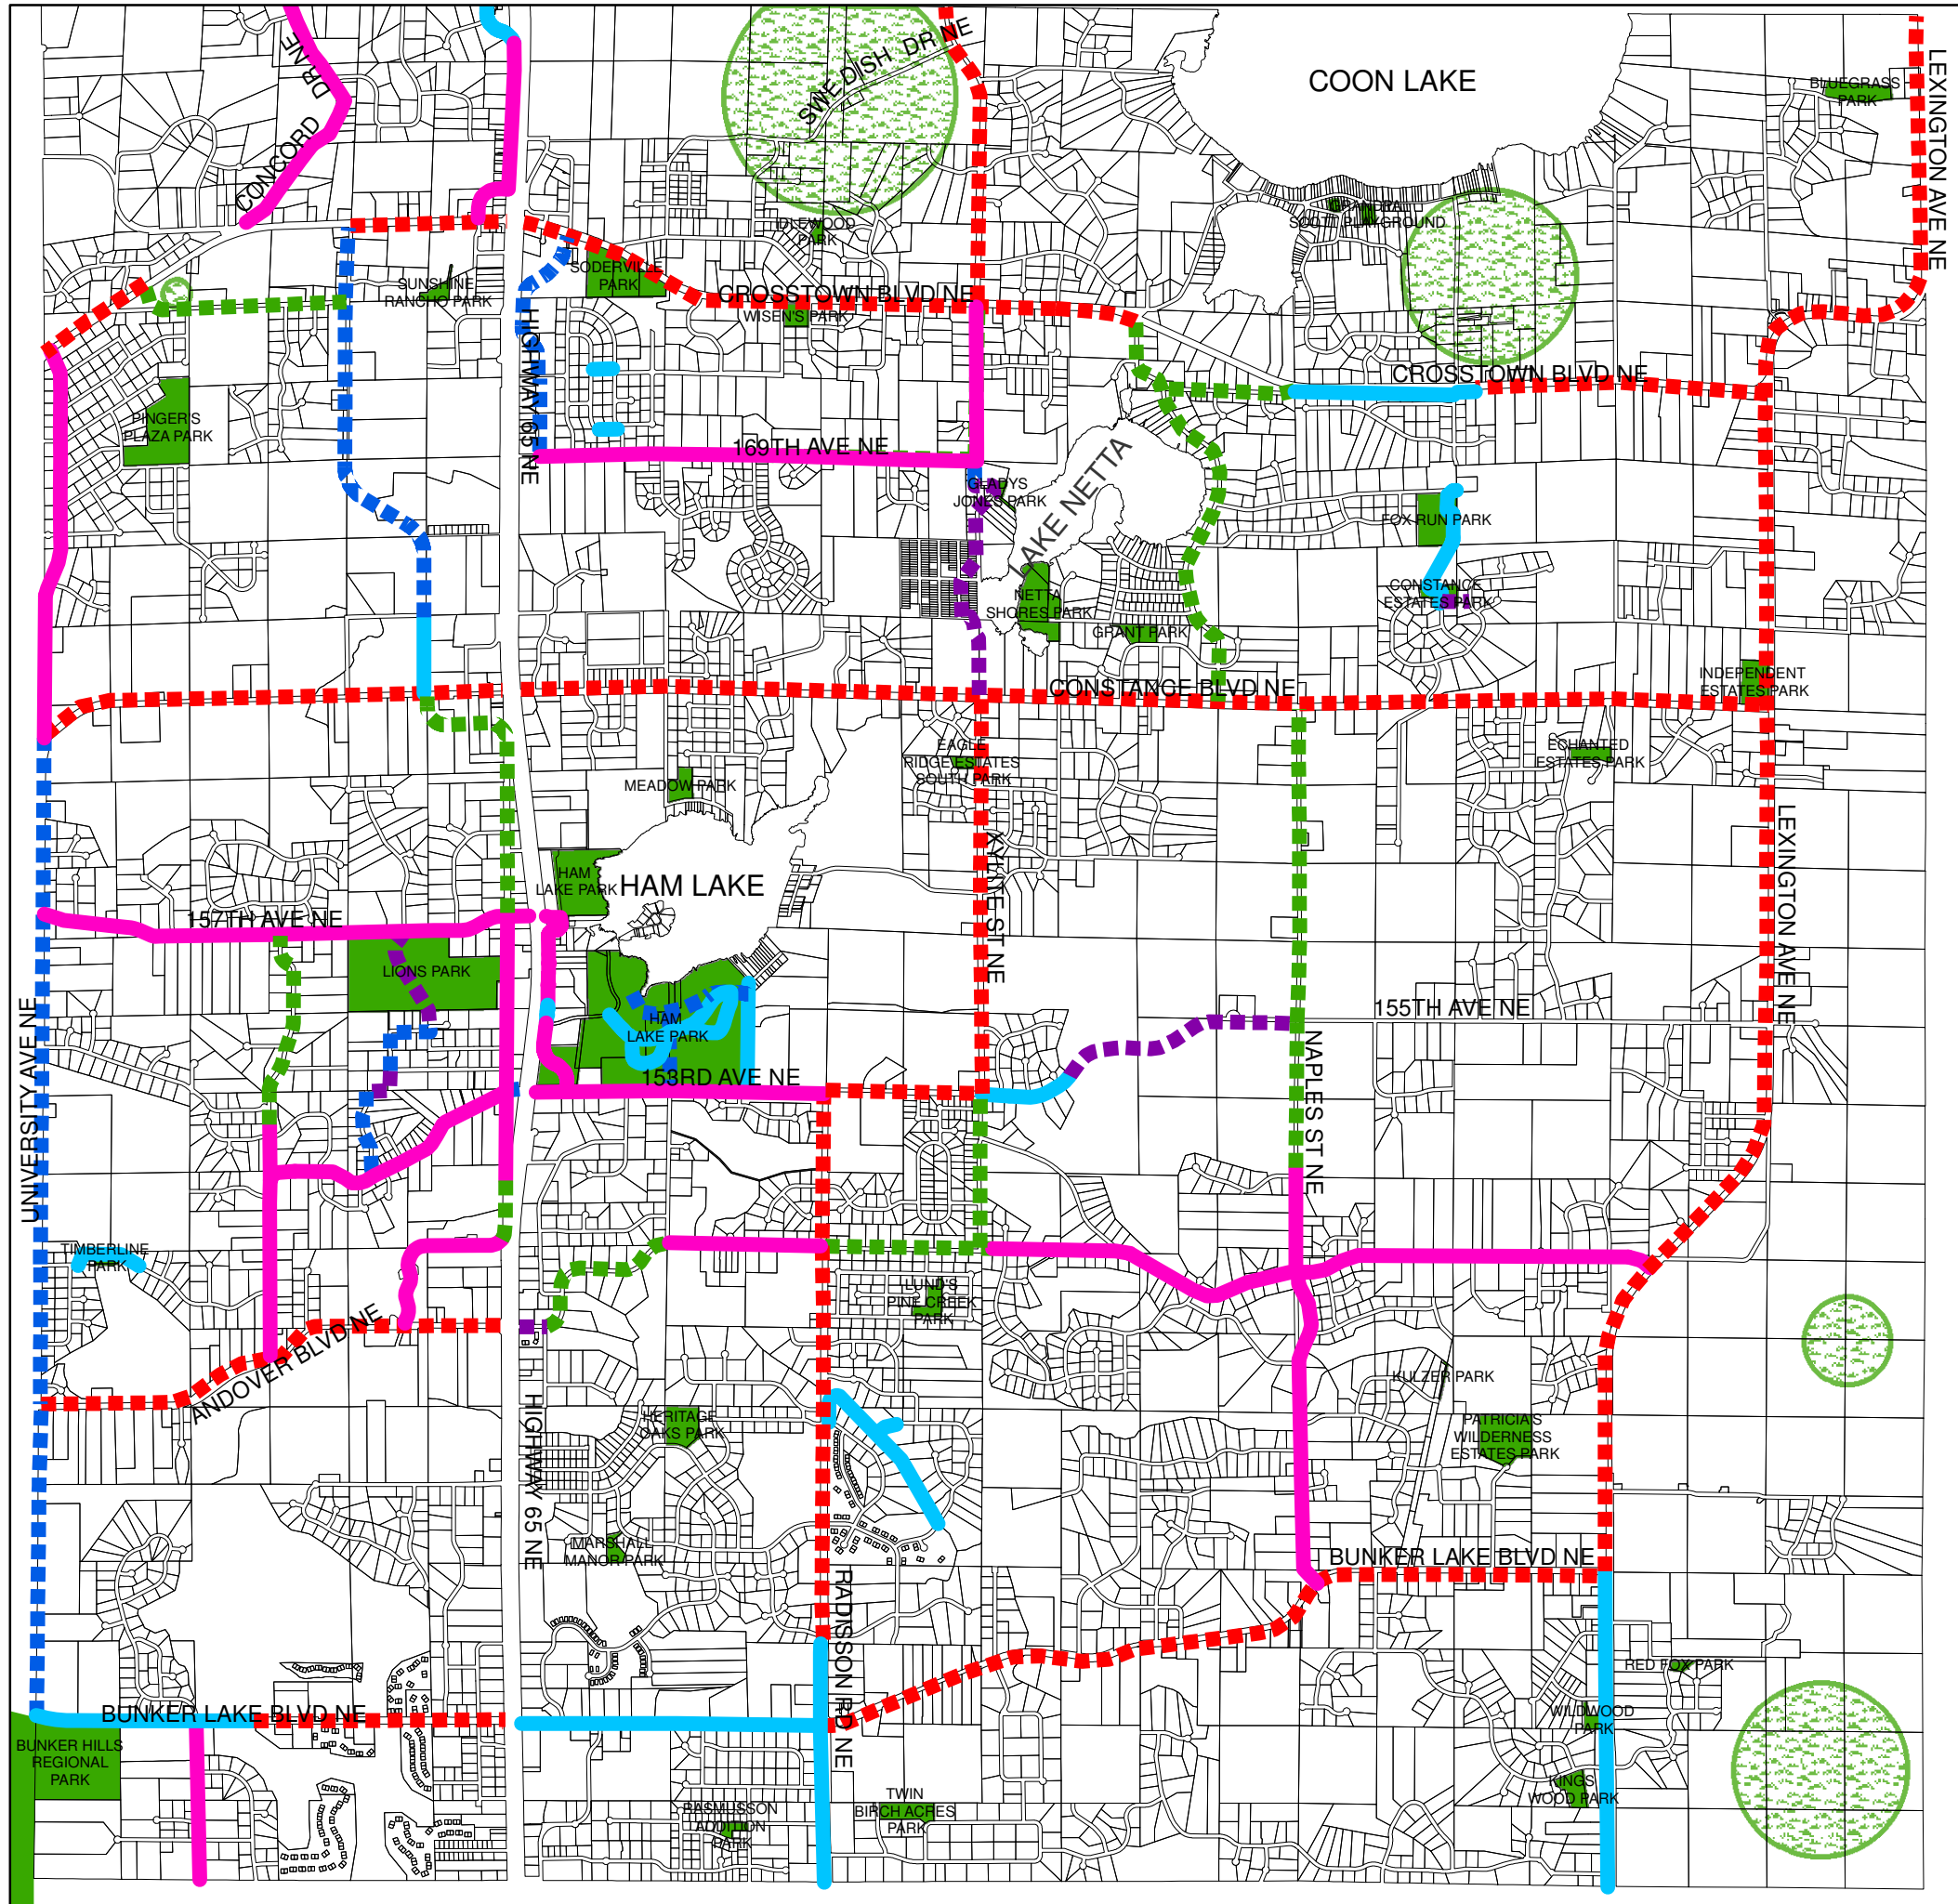

# HAM LAKE, MINNESOTA

## PROPOSED MUNICIPAL BIKE TRAIL SYSTEM

### LEGEND

- Existing Bike Lane
- Existing Bike Path
- Proposed County Bike Path
- Proposed Bike Lane/Path
- Proposed Bike Lane
- Proposed Bike Path
- Potential Future Park
- Existing Park

MAP DATE: 3/20/2019