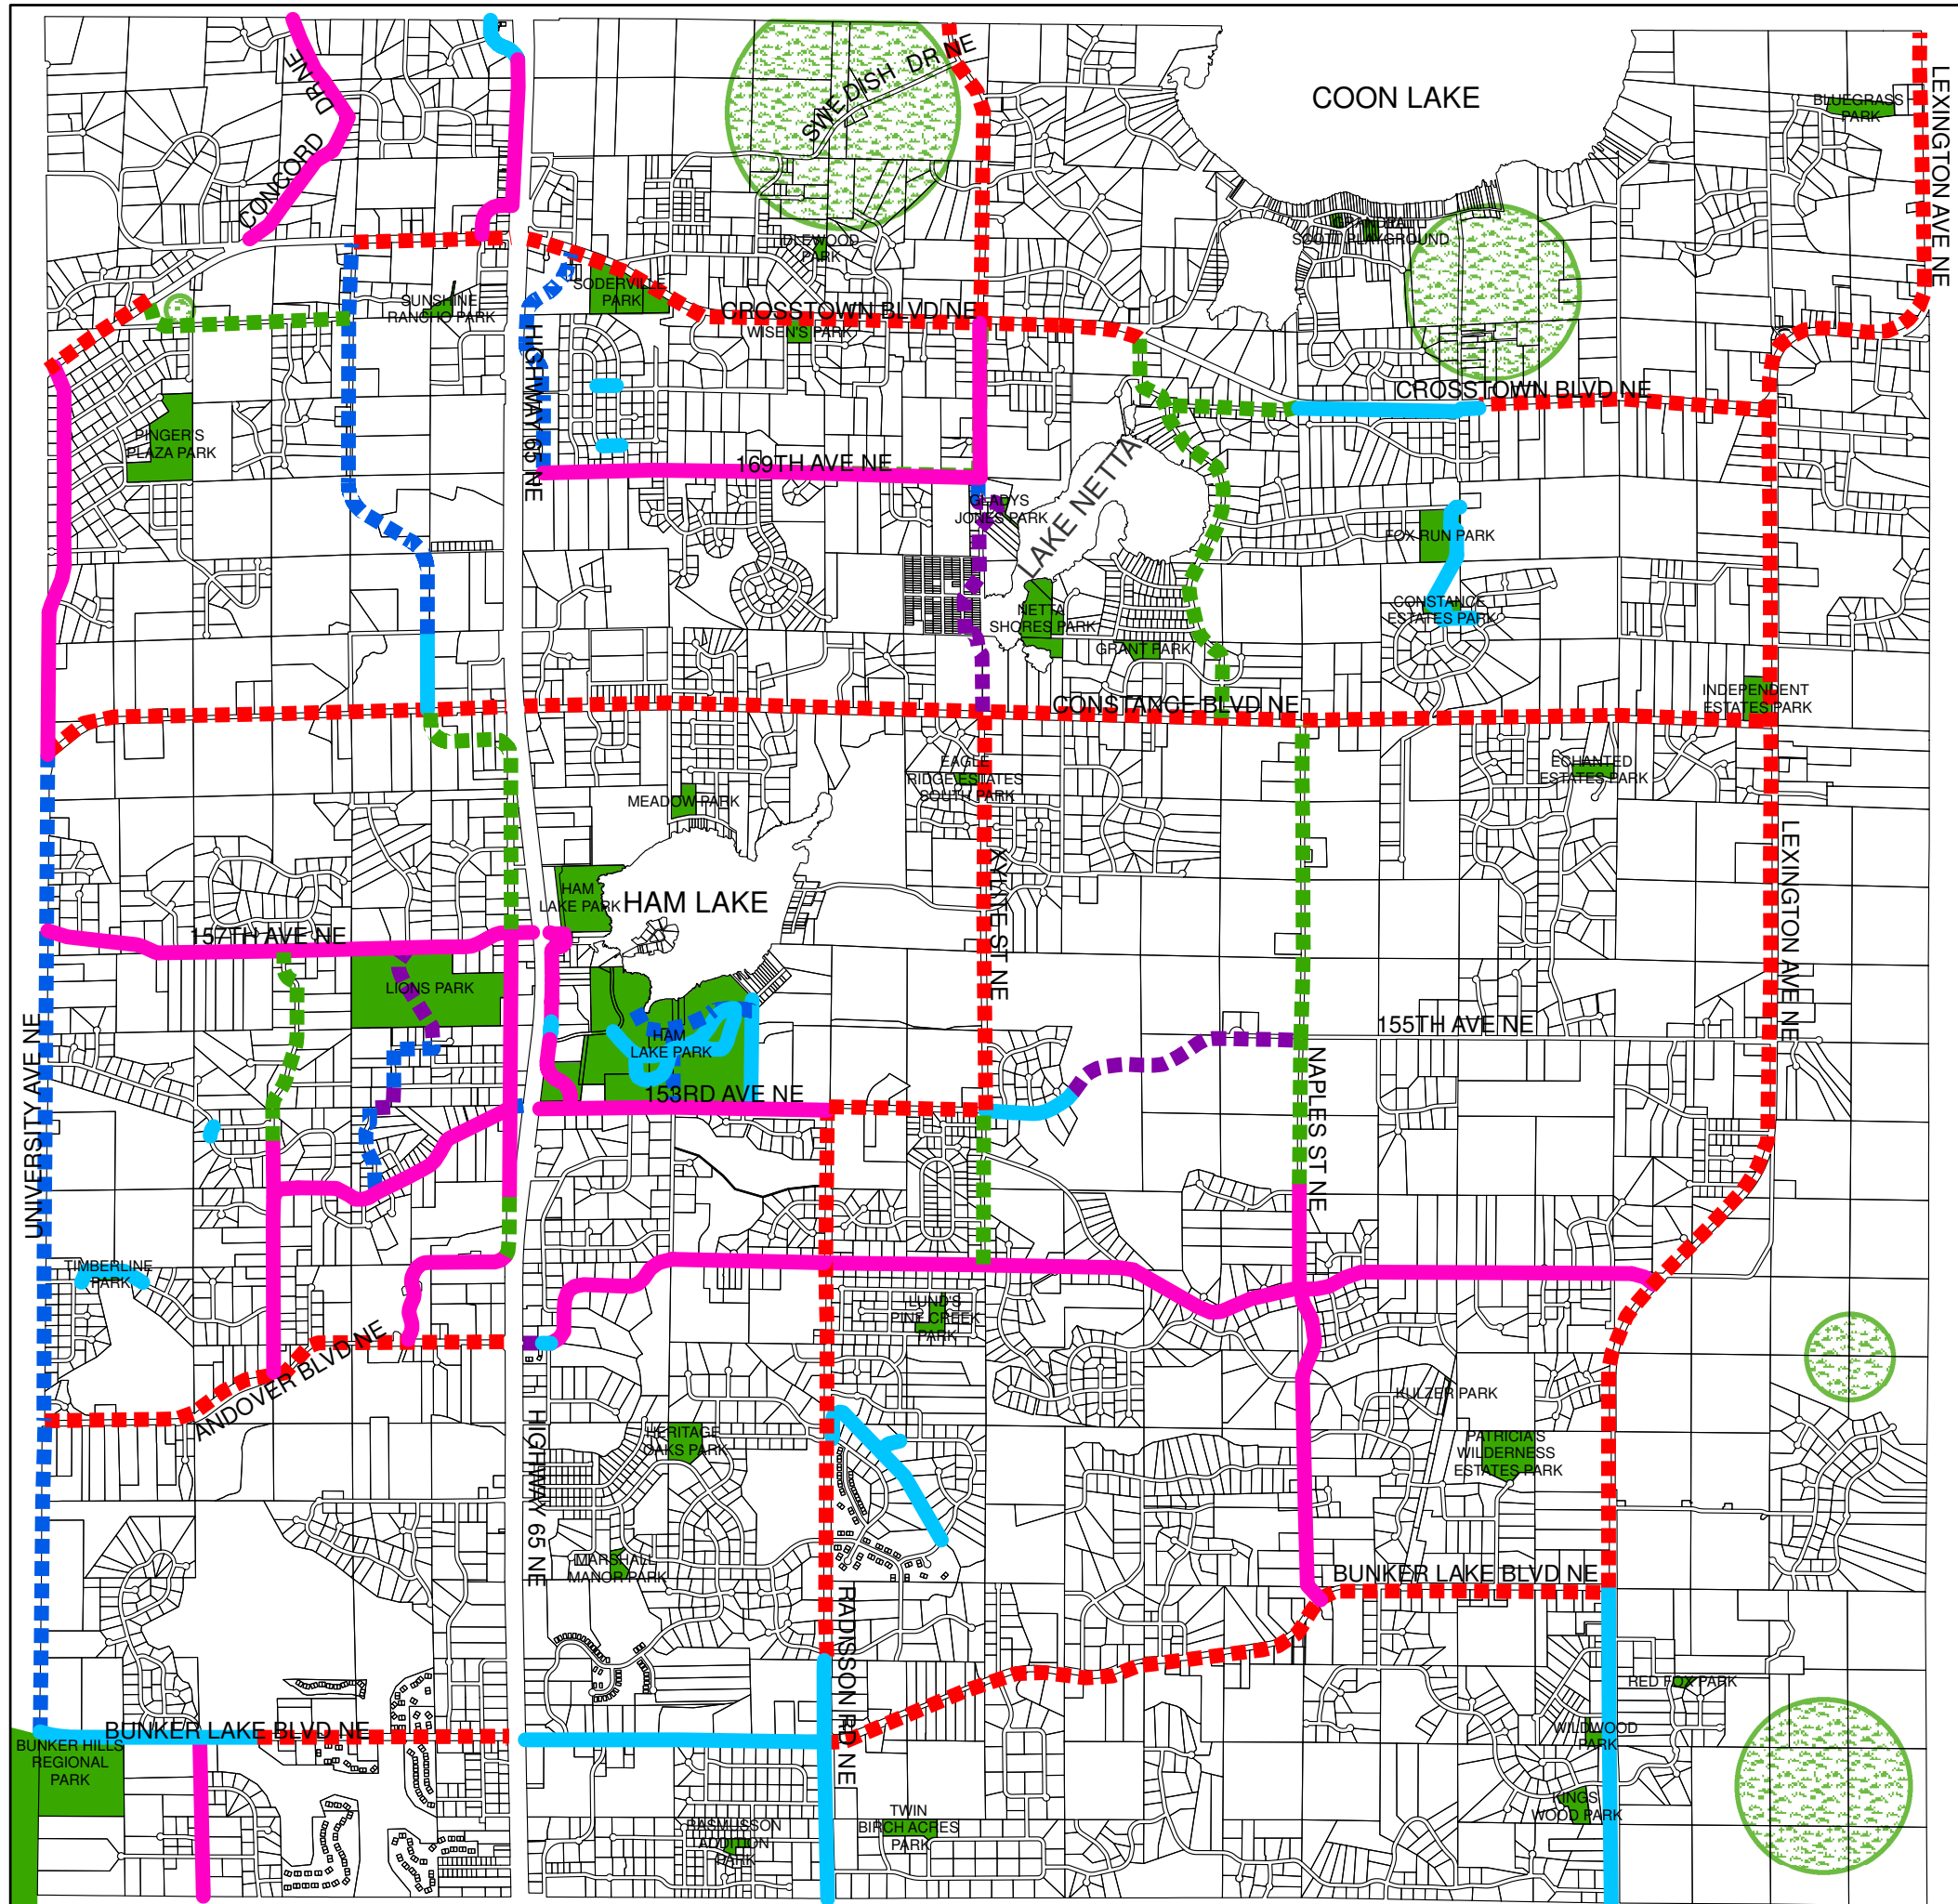

HAM LAKE, MINNESOTA

PROPOSED MUNICIPAL BIKE TRAIL SYSTEM

LEGEND

- Existing Bike Lane
- Existing Bike Path
- Proposed County Bike Path
- Proposed Bike Lane/Path
- Proposed Bike Lane
- Proposed Bike Path
- Potential Future Park
- Existing Park

MAP DATE: 10/23/2020