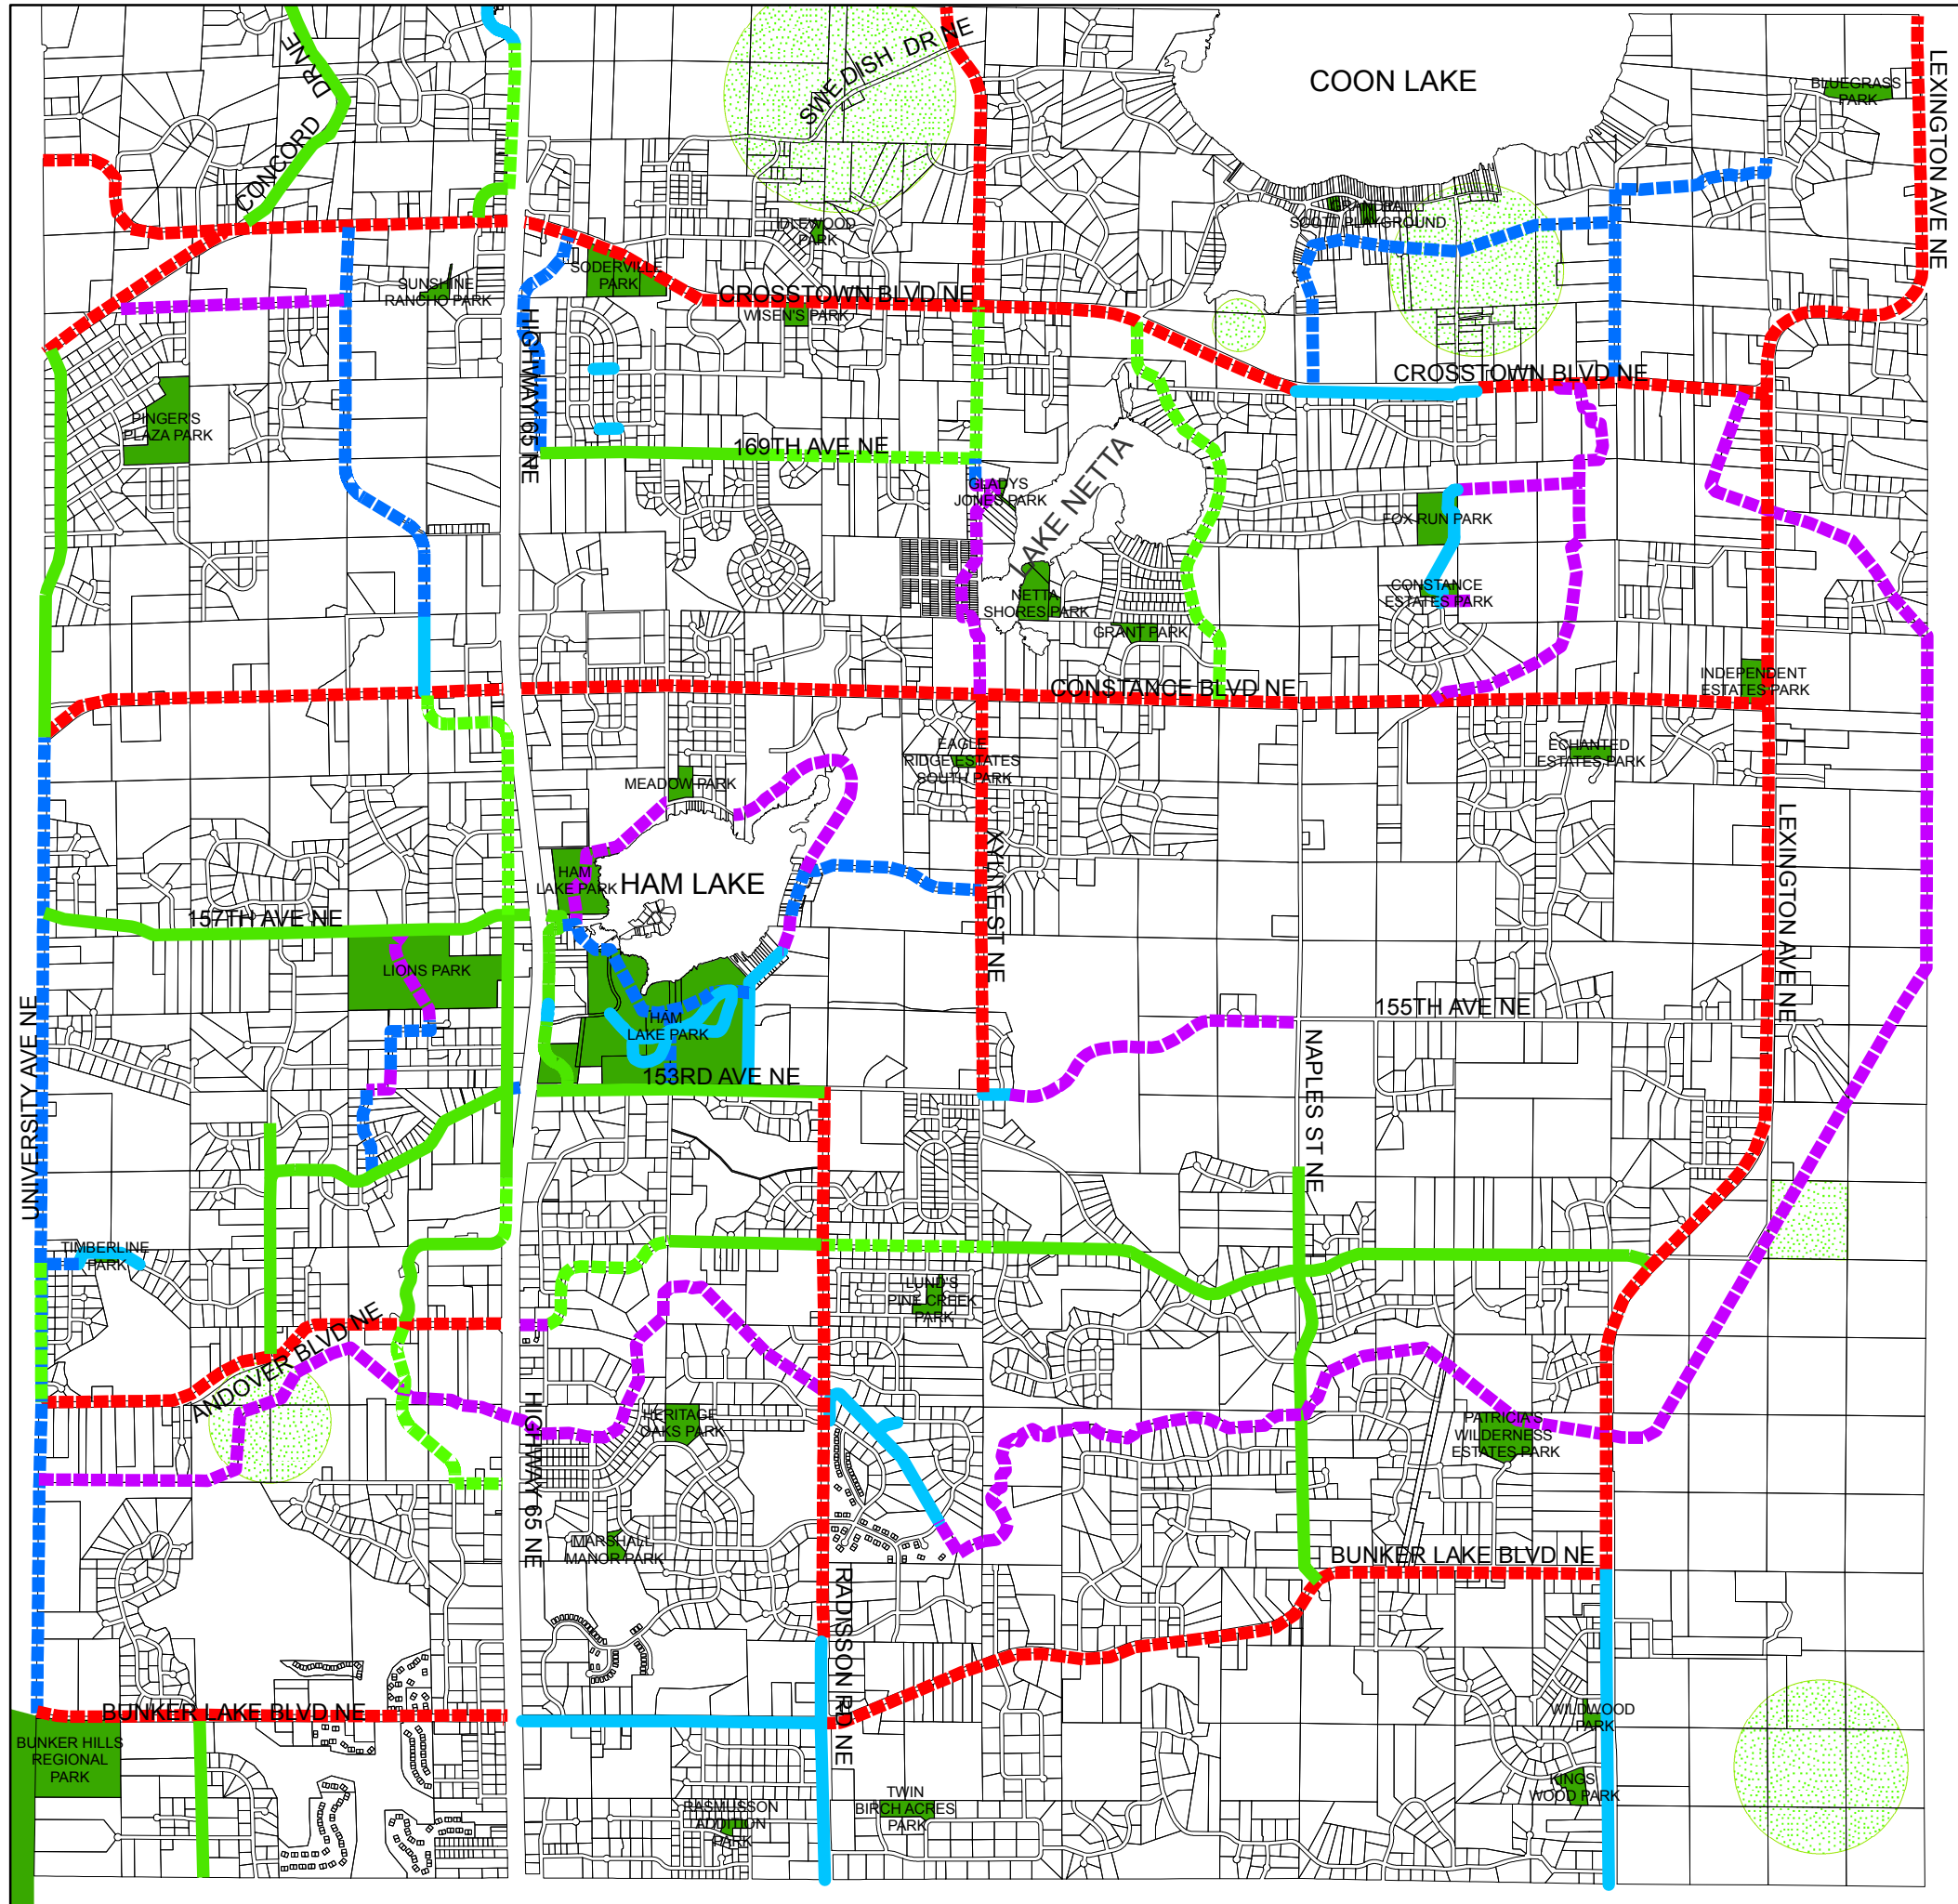

# HAM LAKE, MINNESOTA

## PROPOSED MUNICIPAL BIKE TRAIL SYSTEM

### LEGEND

- Existing Bike Lane
- Existing Bike Path
- Proposed County Bike Path
- Proposed Bike Lane/Path
- Proposed Bike Lane
- Proposed Bike Path
- Potential Future Park
- Existing Park

MAP DATE: 5/23/2014