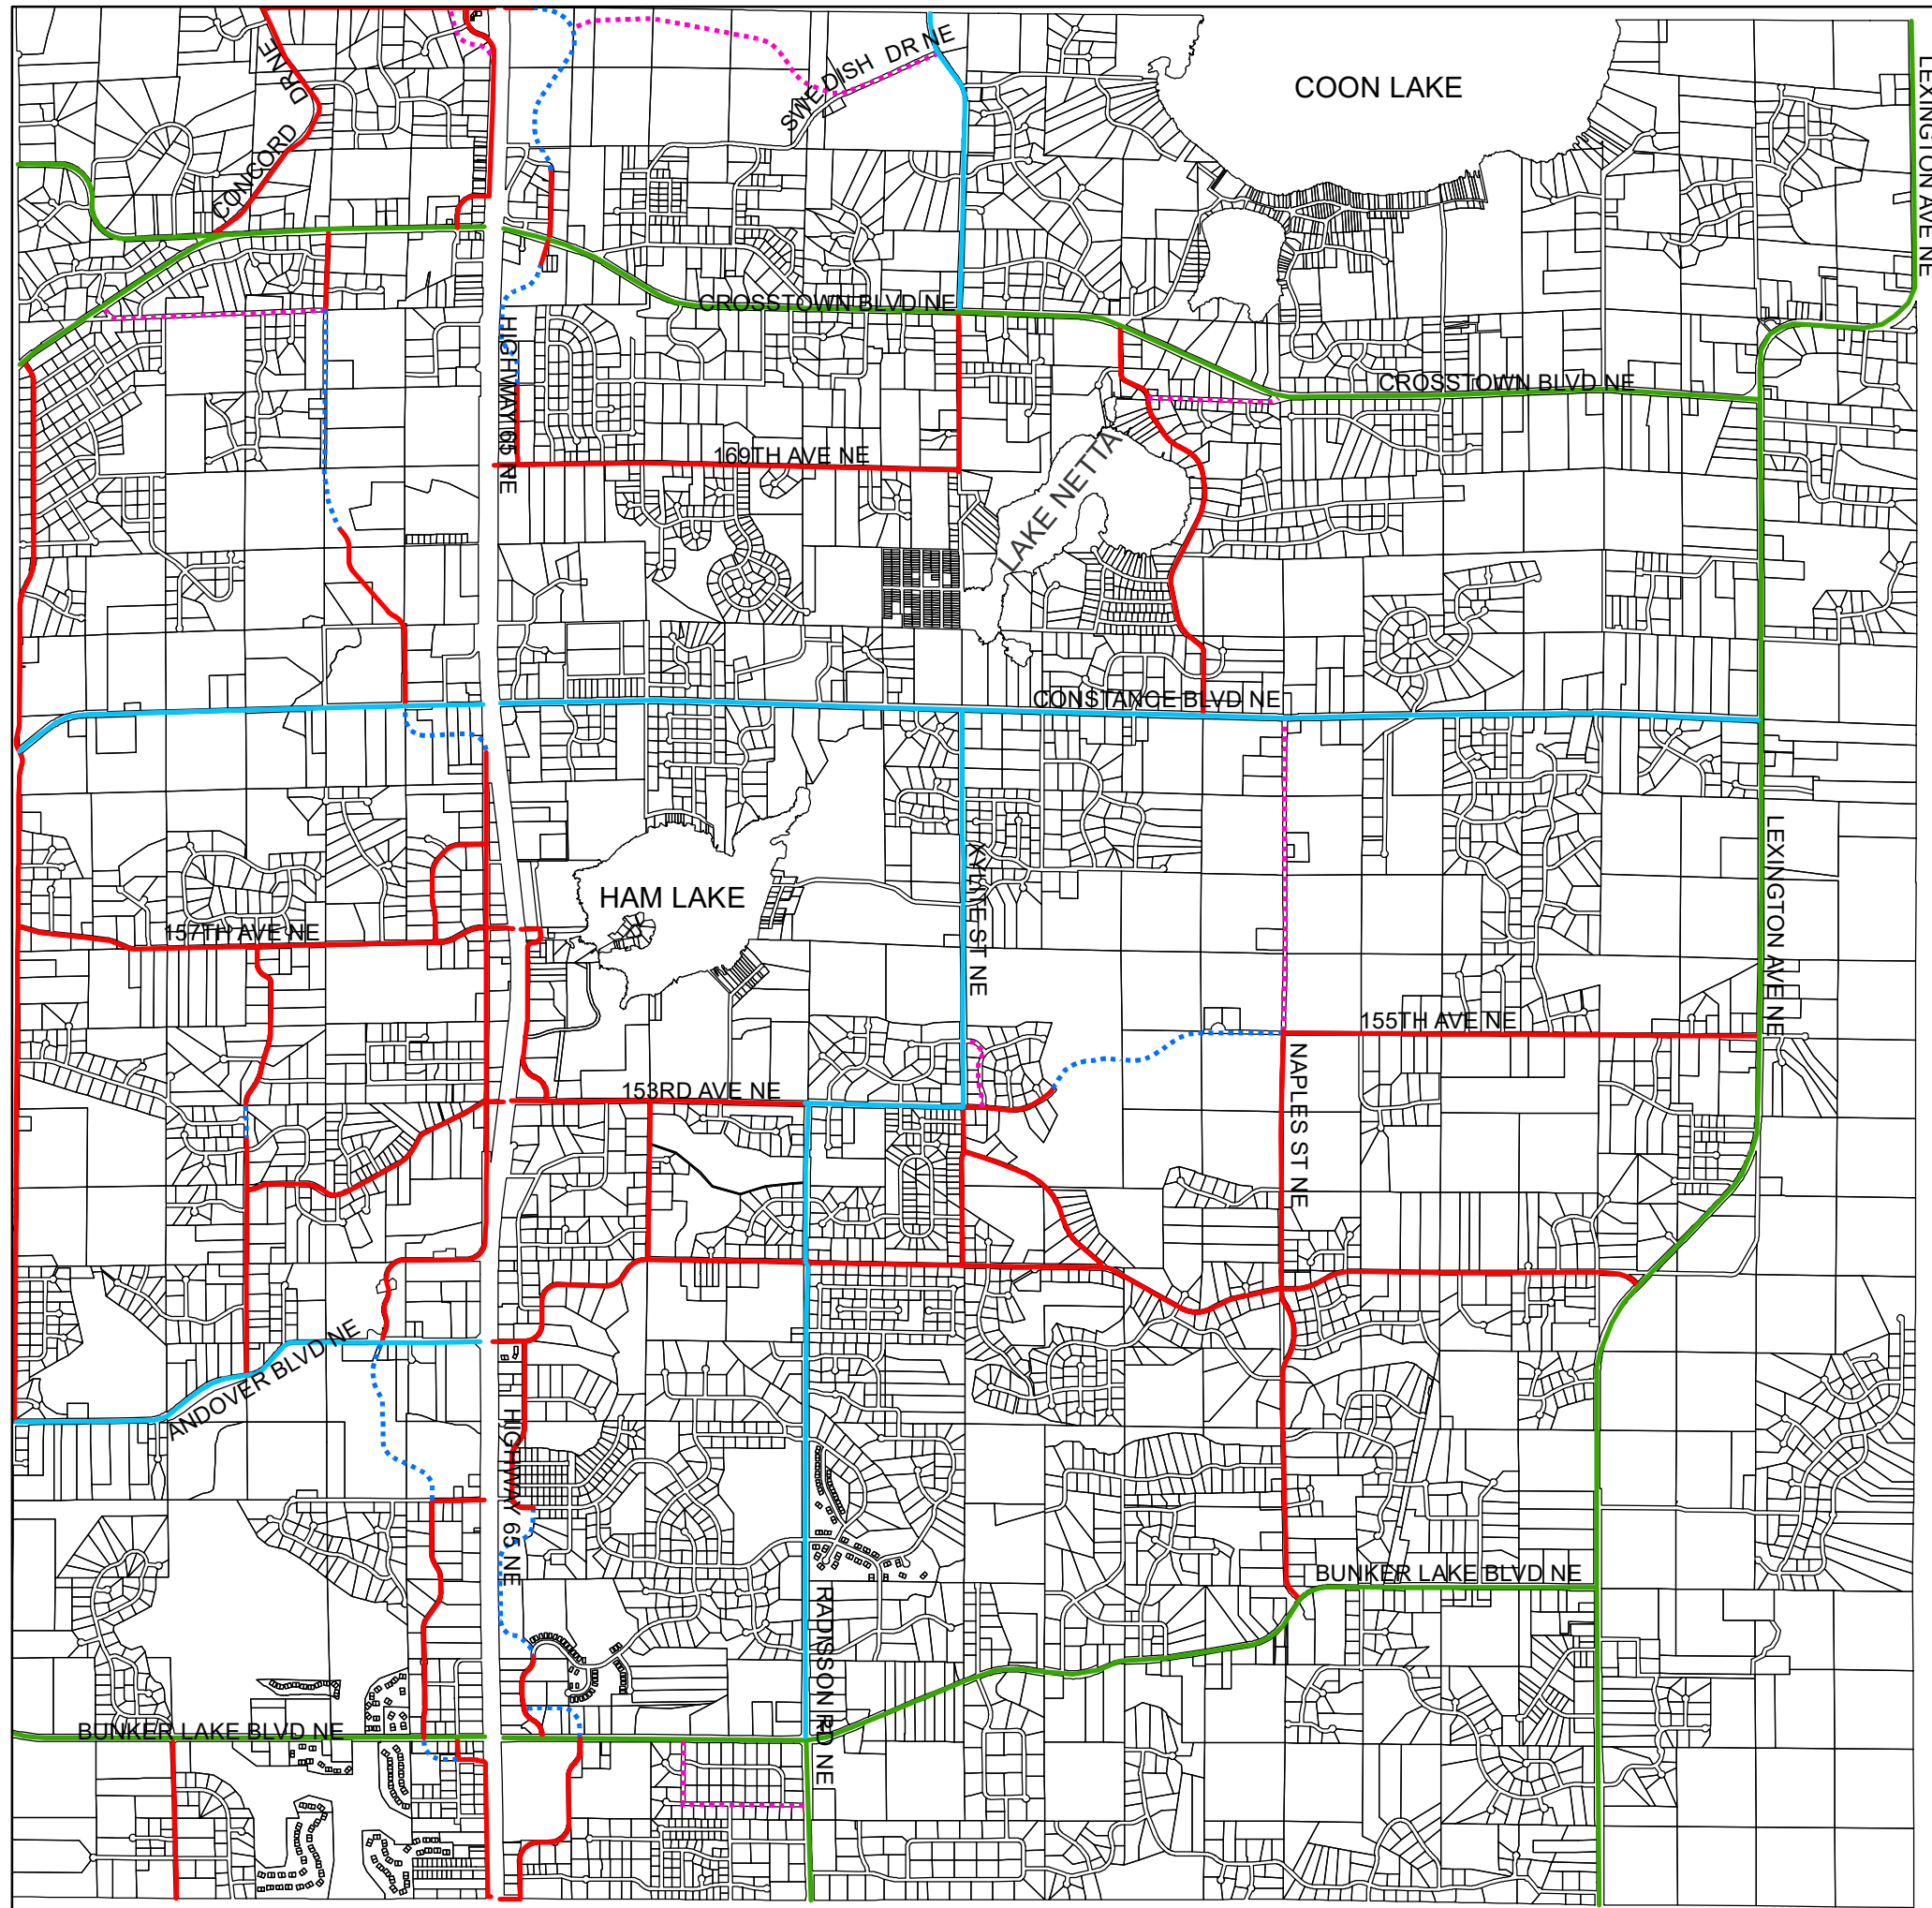

HAM LAKE, MINNESOTA

MUNICIPAL STATE AID STREET SYSTEM

LEGEND

- County Road
- County State Aid Highway
- Municipal State Aid Street
- Non-Existing MSA Street
- Possible MSA Designation

MAP DATE:

8/22/2022