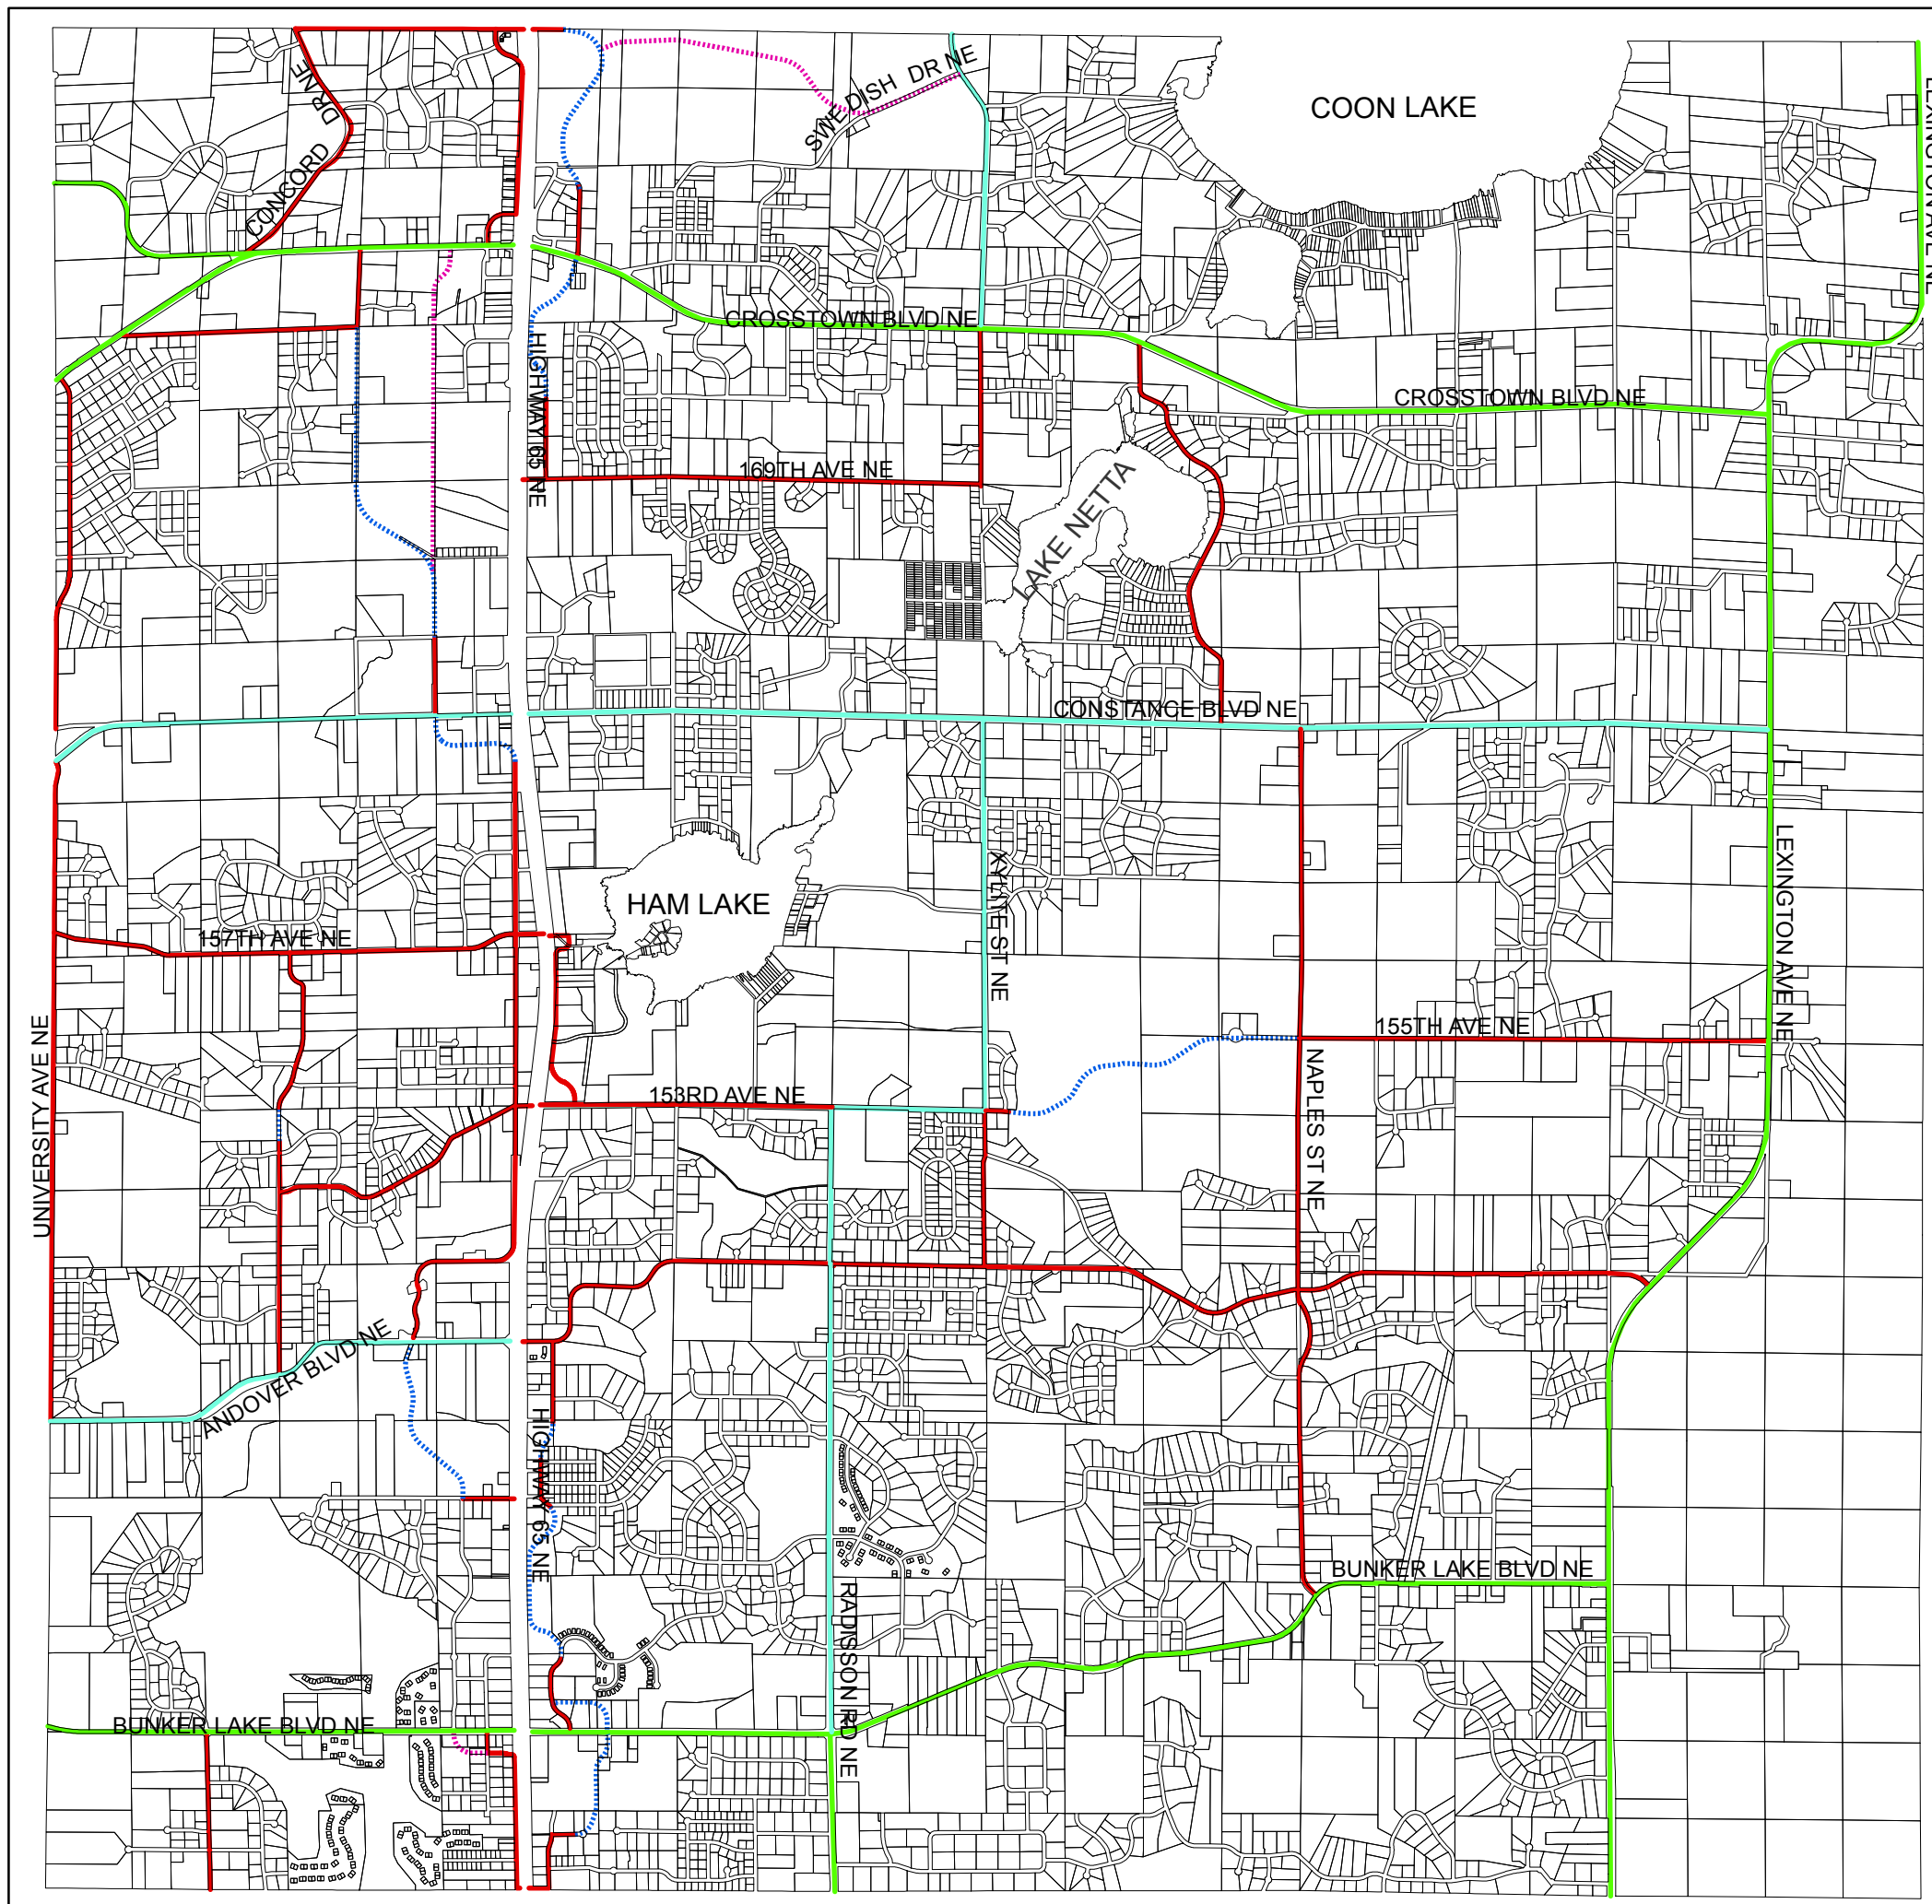

**HAM LAKE,
MINNESOTA**

**MUNICIPAL STATE AID
STREET SYSTEM**

LEGEND

-  County State Aid Highway
-  County Road
-  Municipal State Aid Street
-  Non-Existing MSA Street
-  Possible MSA Designation

MAP DATE: 5/21/2014