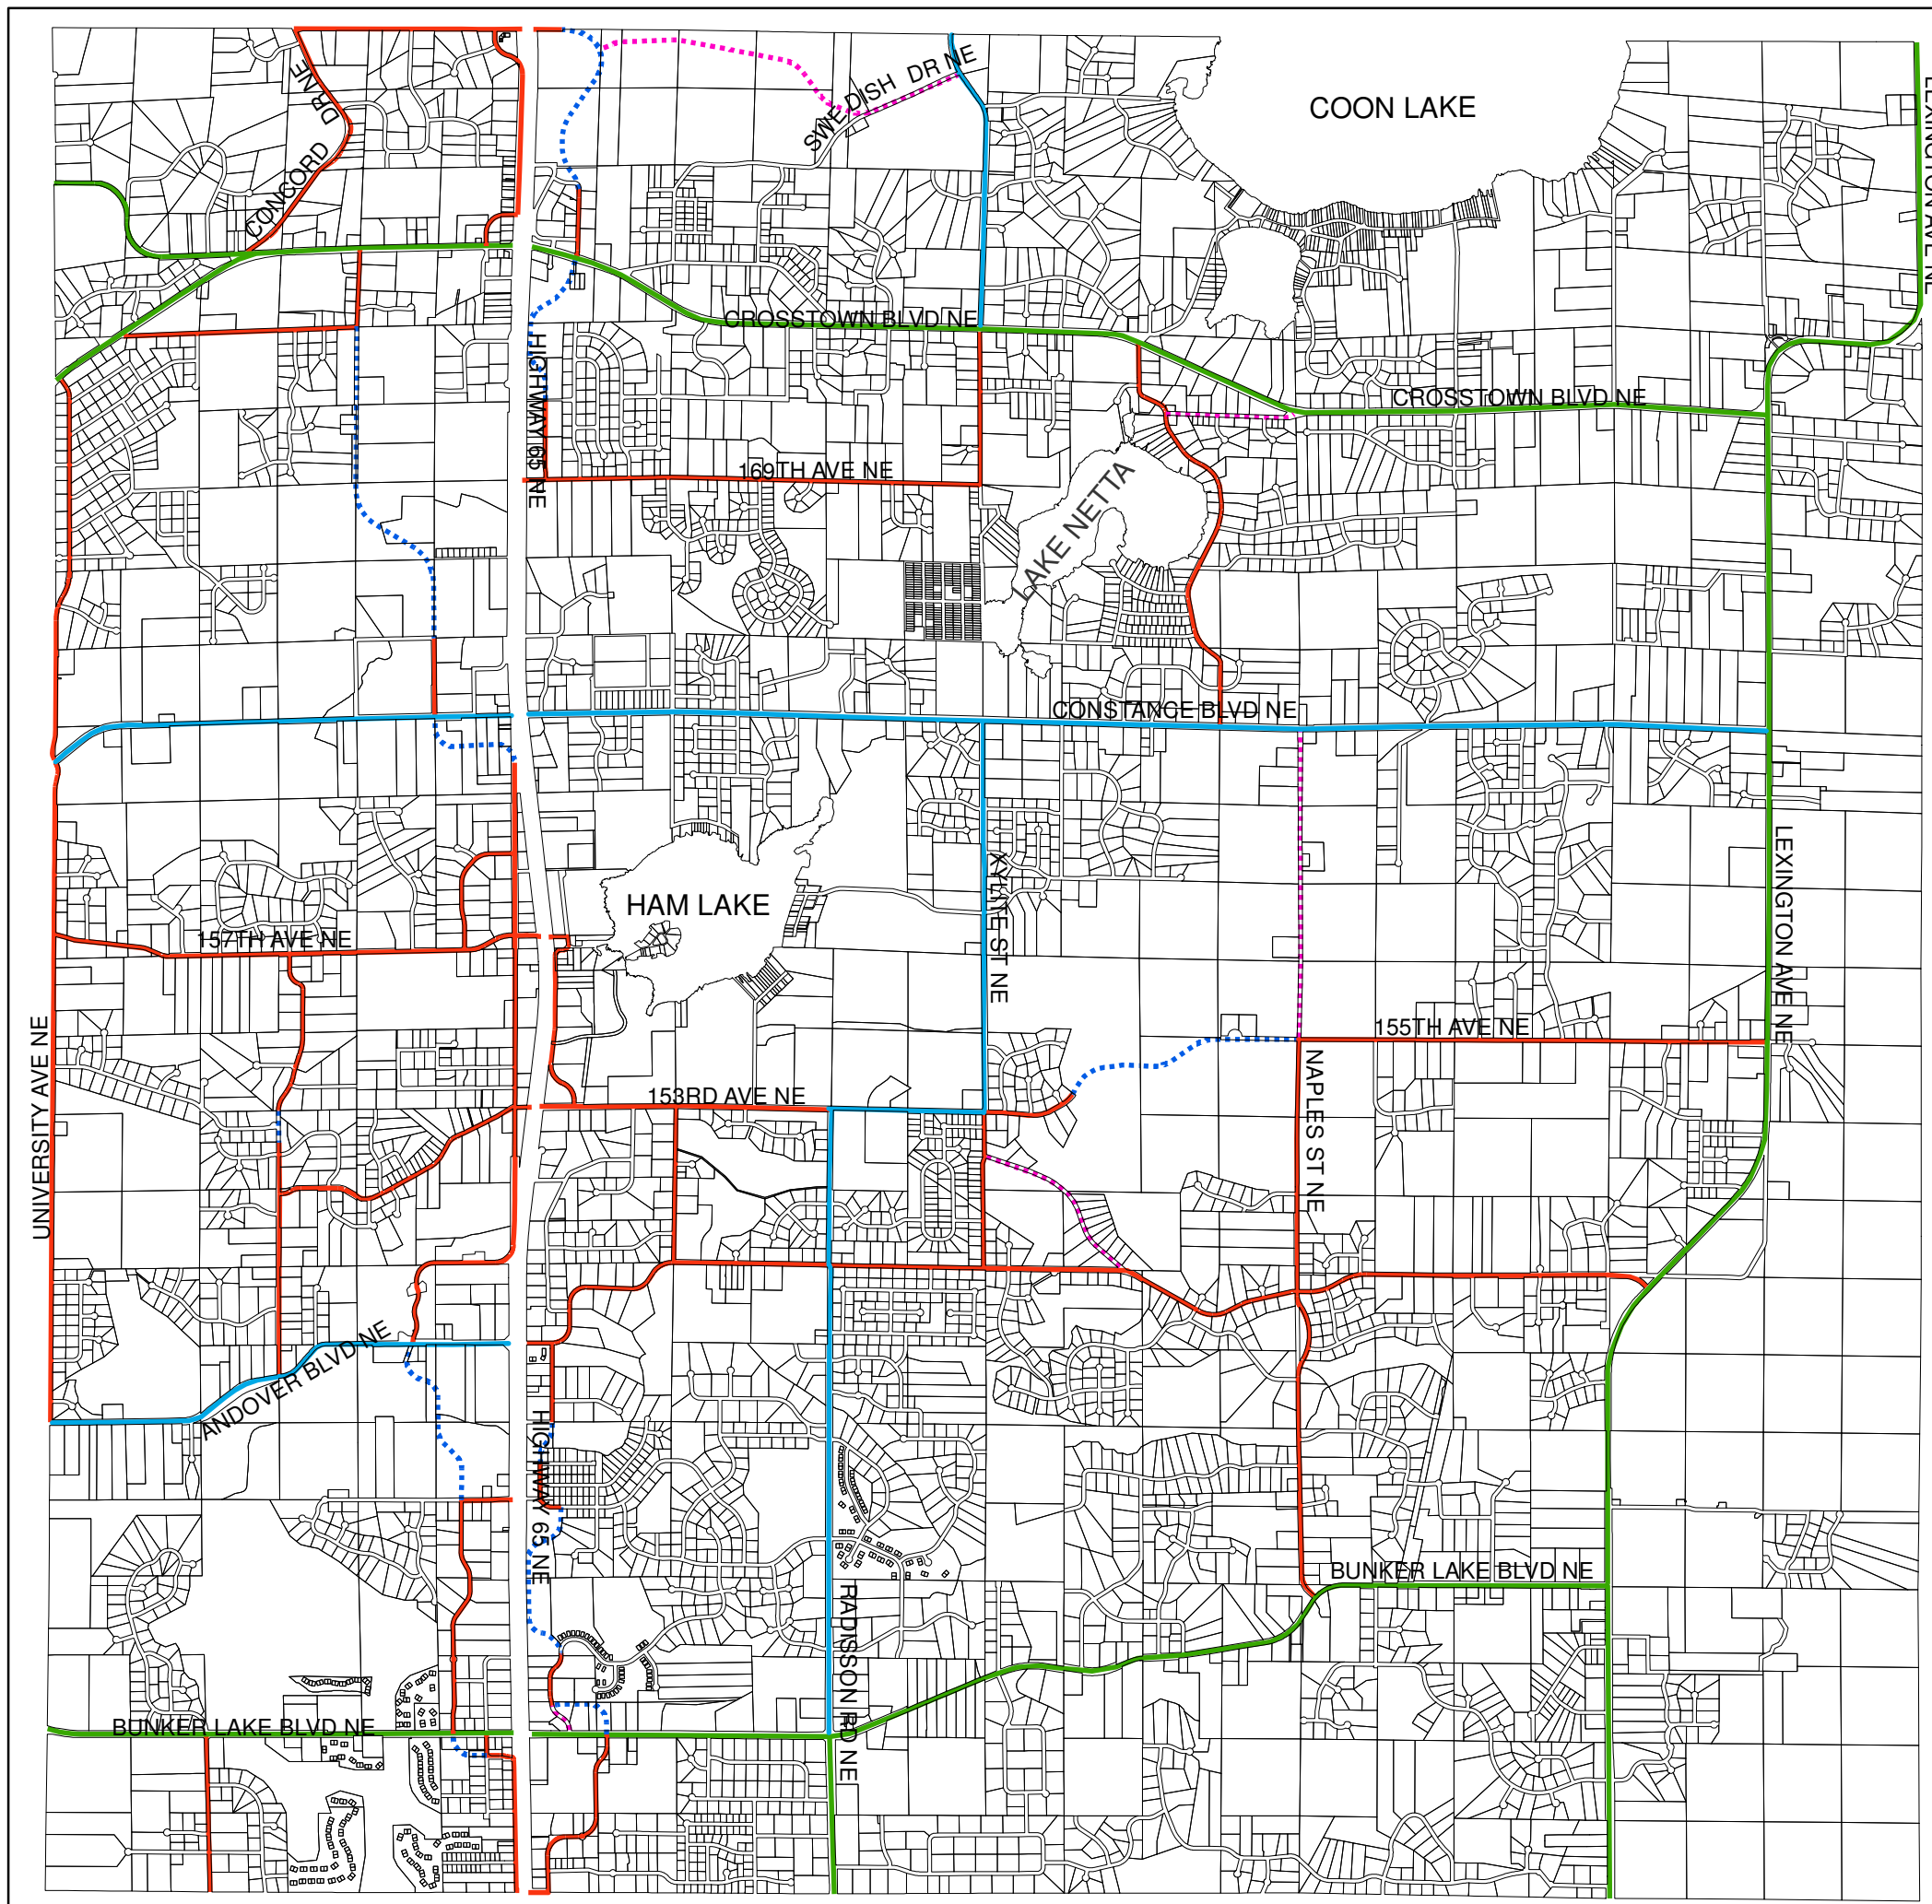

HAM LAKE, MINNESOTA

MUNICIPAL STATE AID STREET SYSTEM

LEGEND

- County State Aid Highway
- County Road
- Municipal State Aid Street
- Non-Existing MSA Street
- Possible MSA Designation

MAP DATE:

3/20/2019