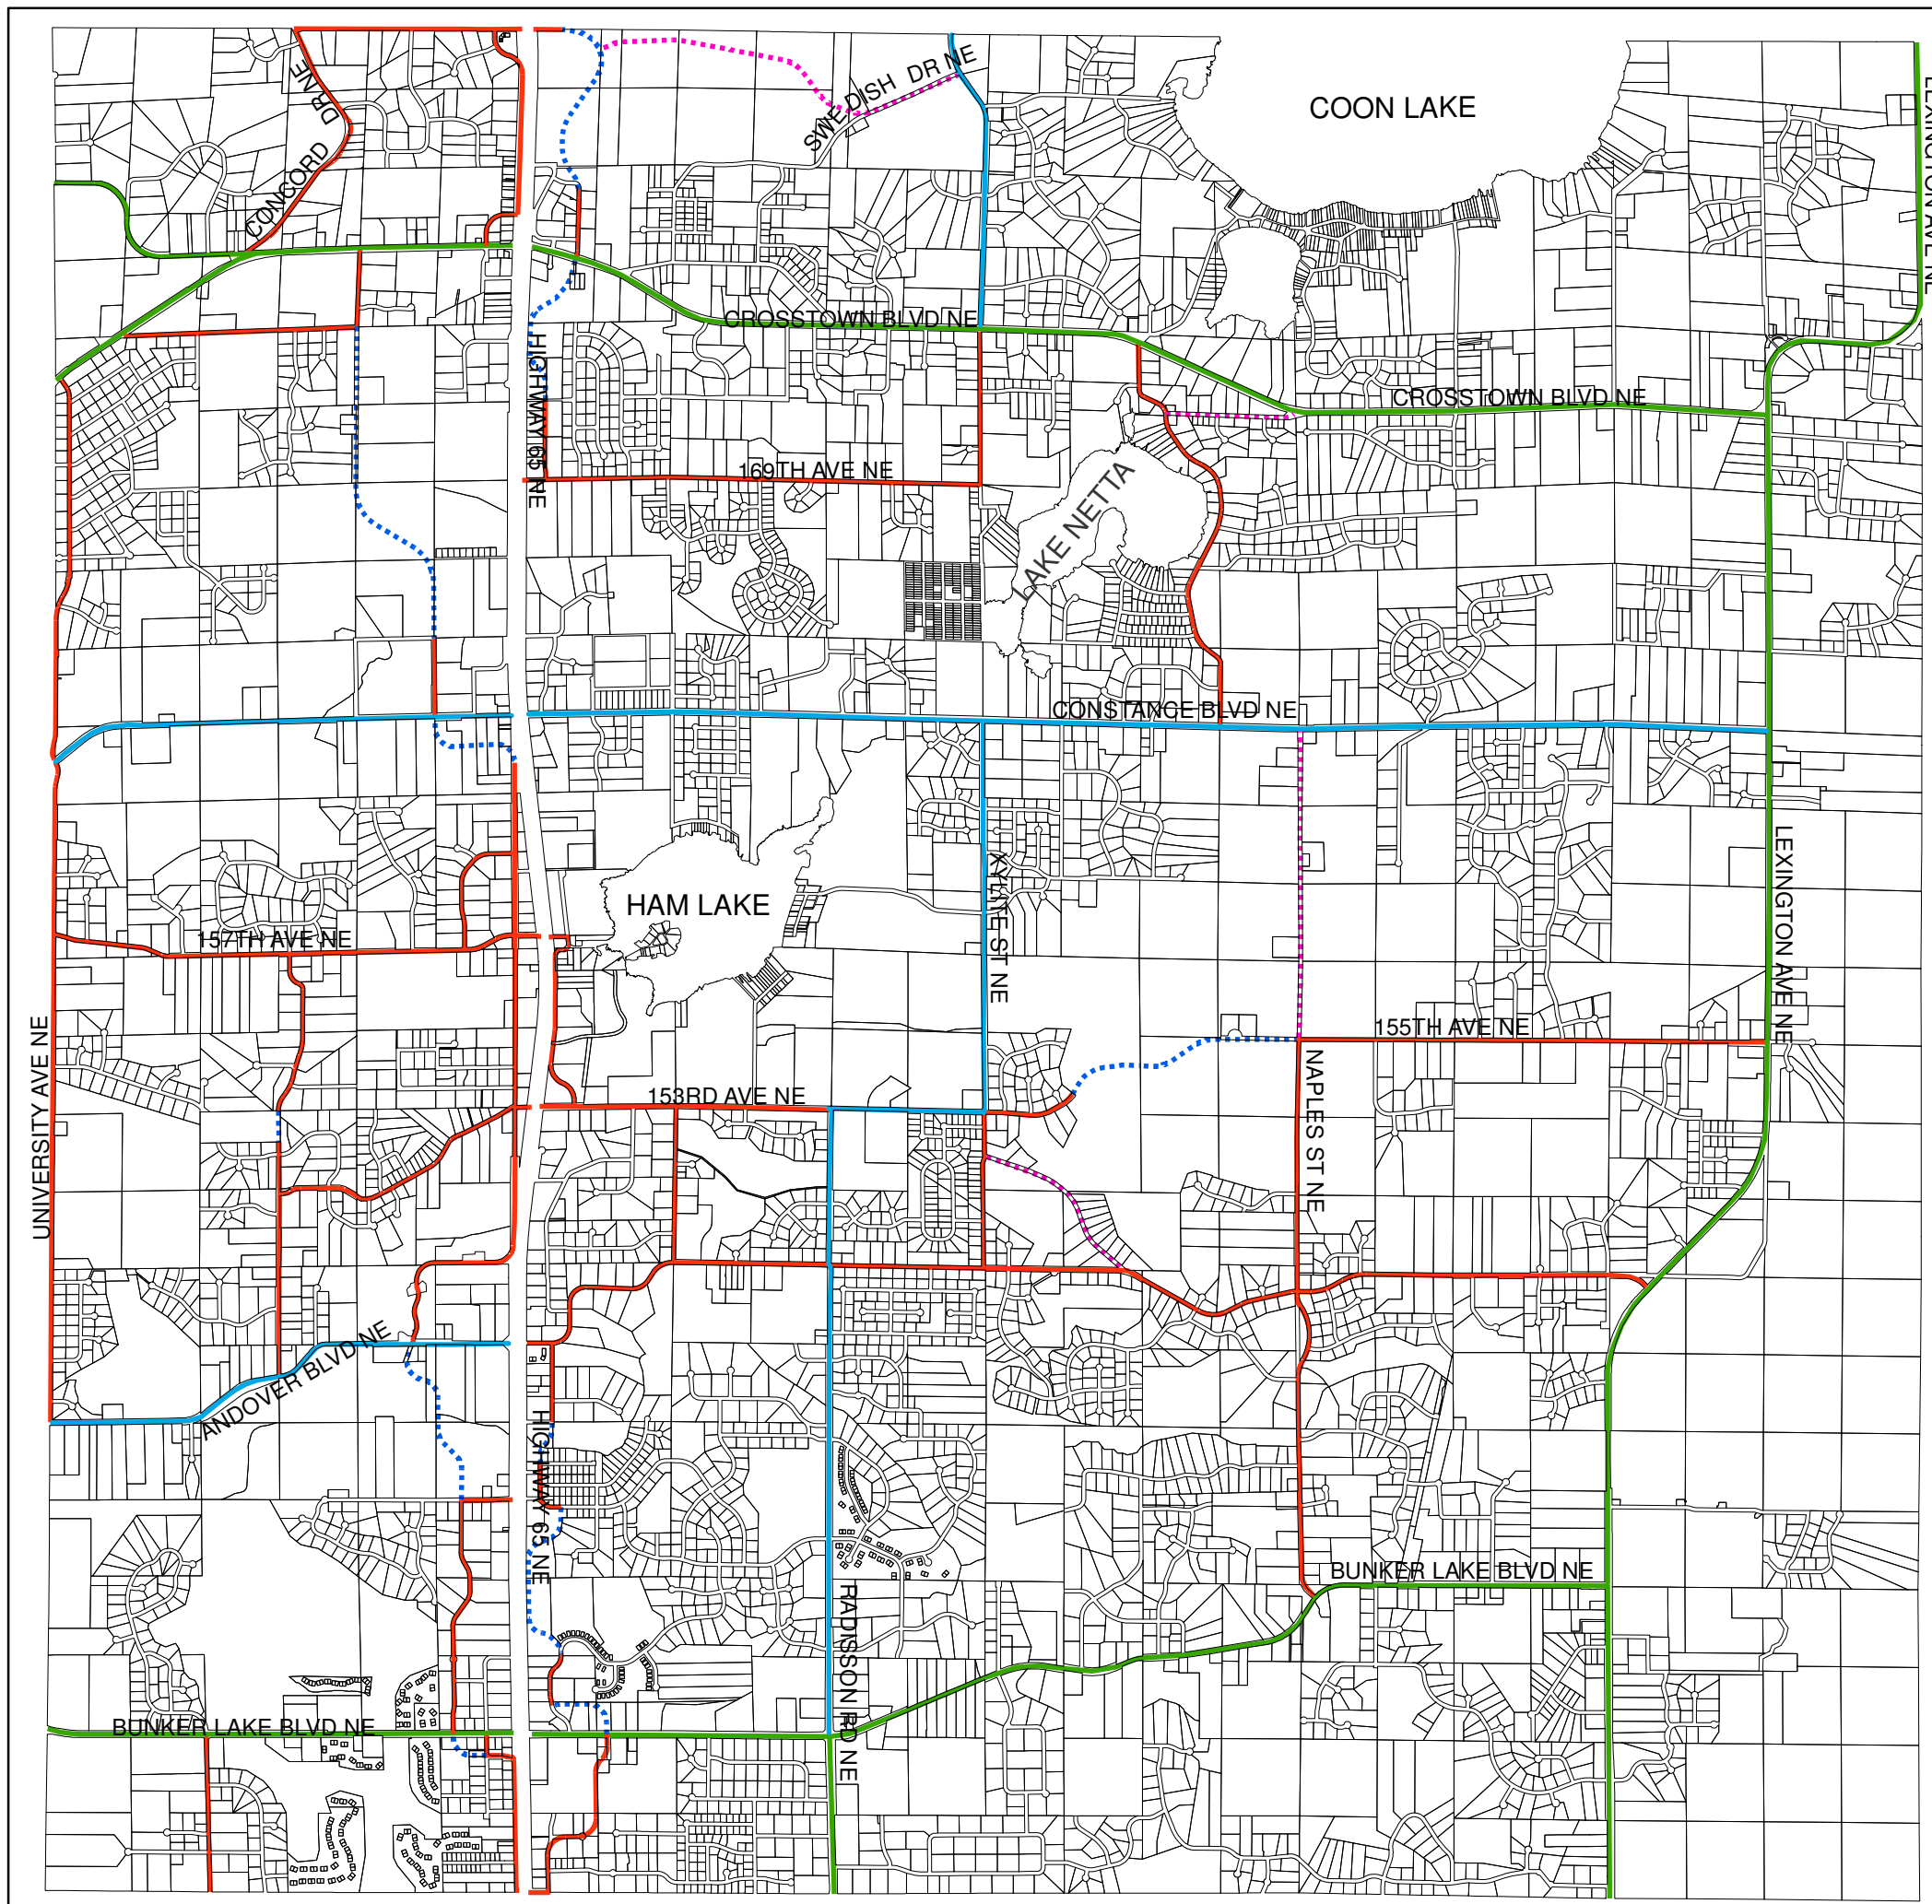

**HAM LAKE,
MINNESOTA**

**MUNICIPAL STATE AID
STREET SYSTEM**

LEGEND

-  County State Aid Highway
-  County Road
-  Municipal State Aid Street
-  Non-Existing MSA Street
-  Possible MSA Designation

MAP DATE: