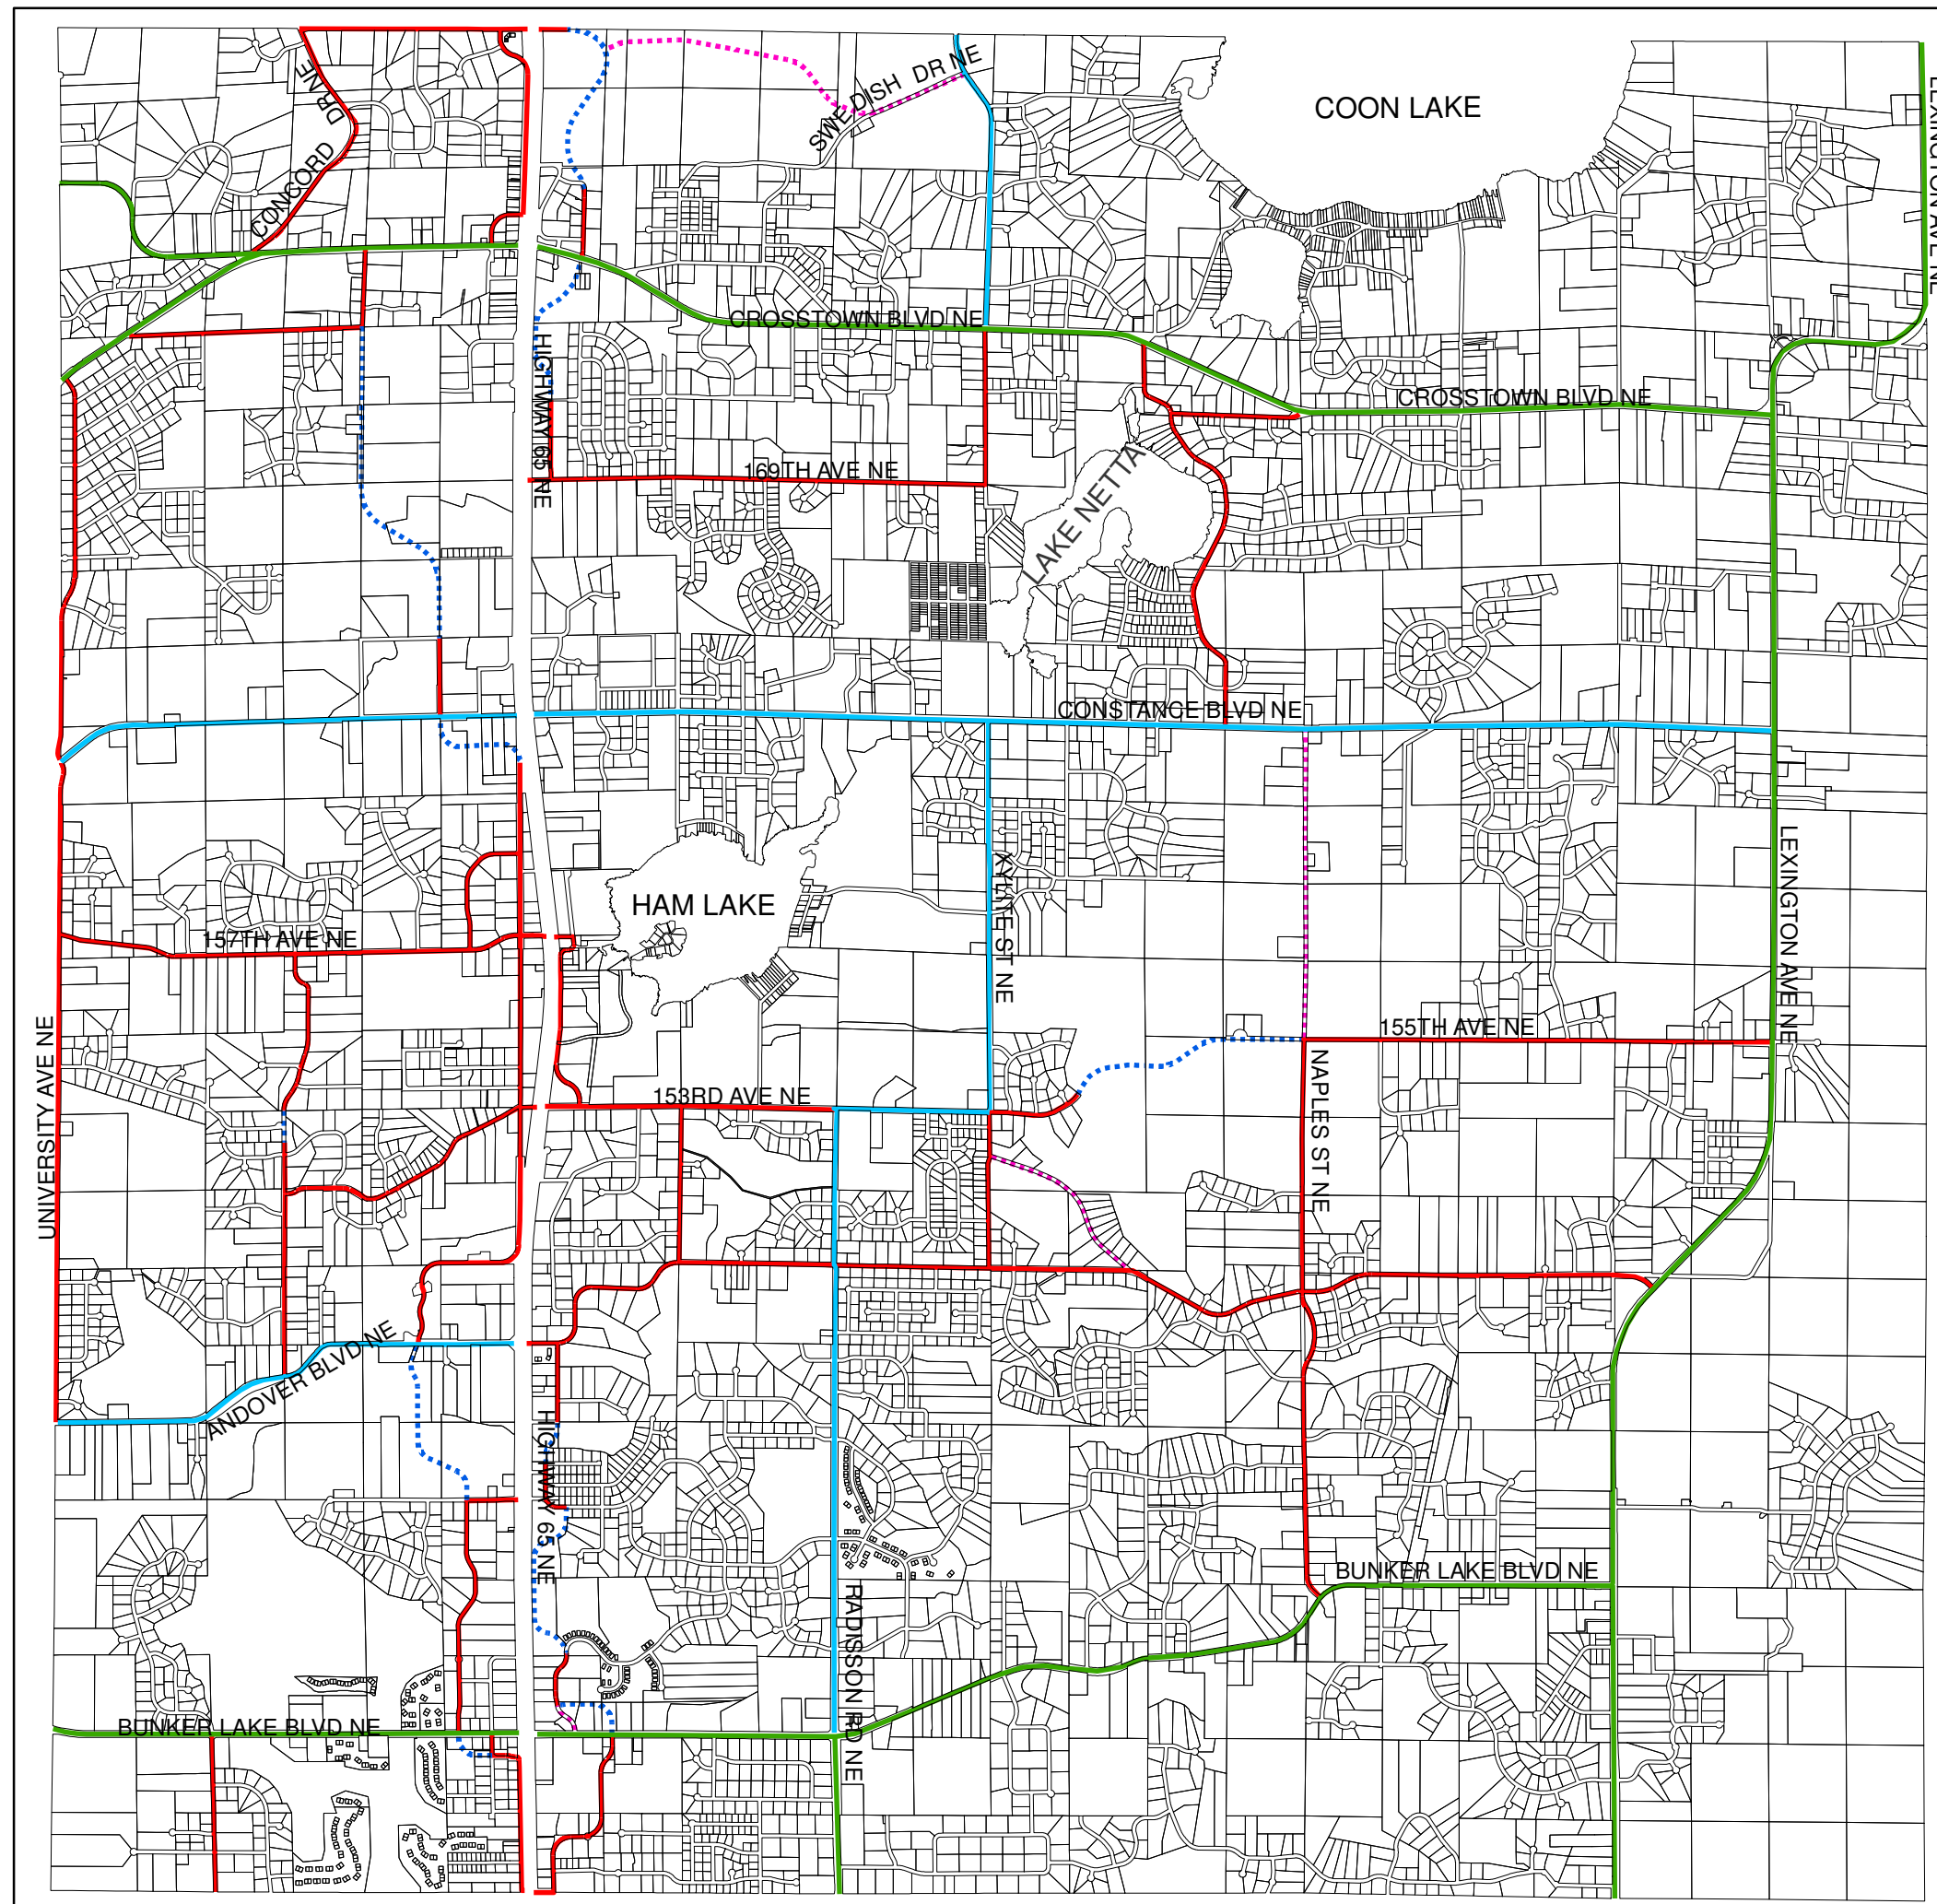

HAM LAKE, MINNESOTA

MUNICIPAL STATE AID STREET SYSTEM

LEGEND

- County Road
- County State Aid Highway
- Municipal State Aid Street
- ⋯ Non-Existing MSA Street
- ⋯ Possible MSA Designation

MAP DATE:

10/23/2020