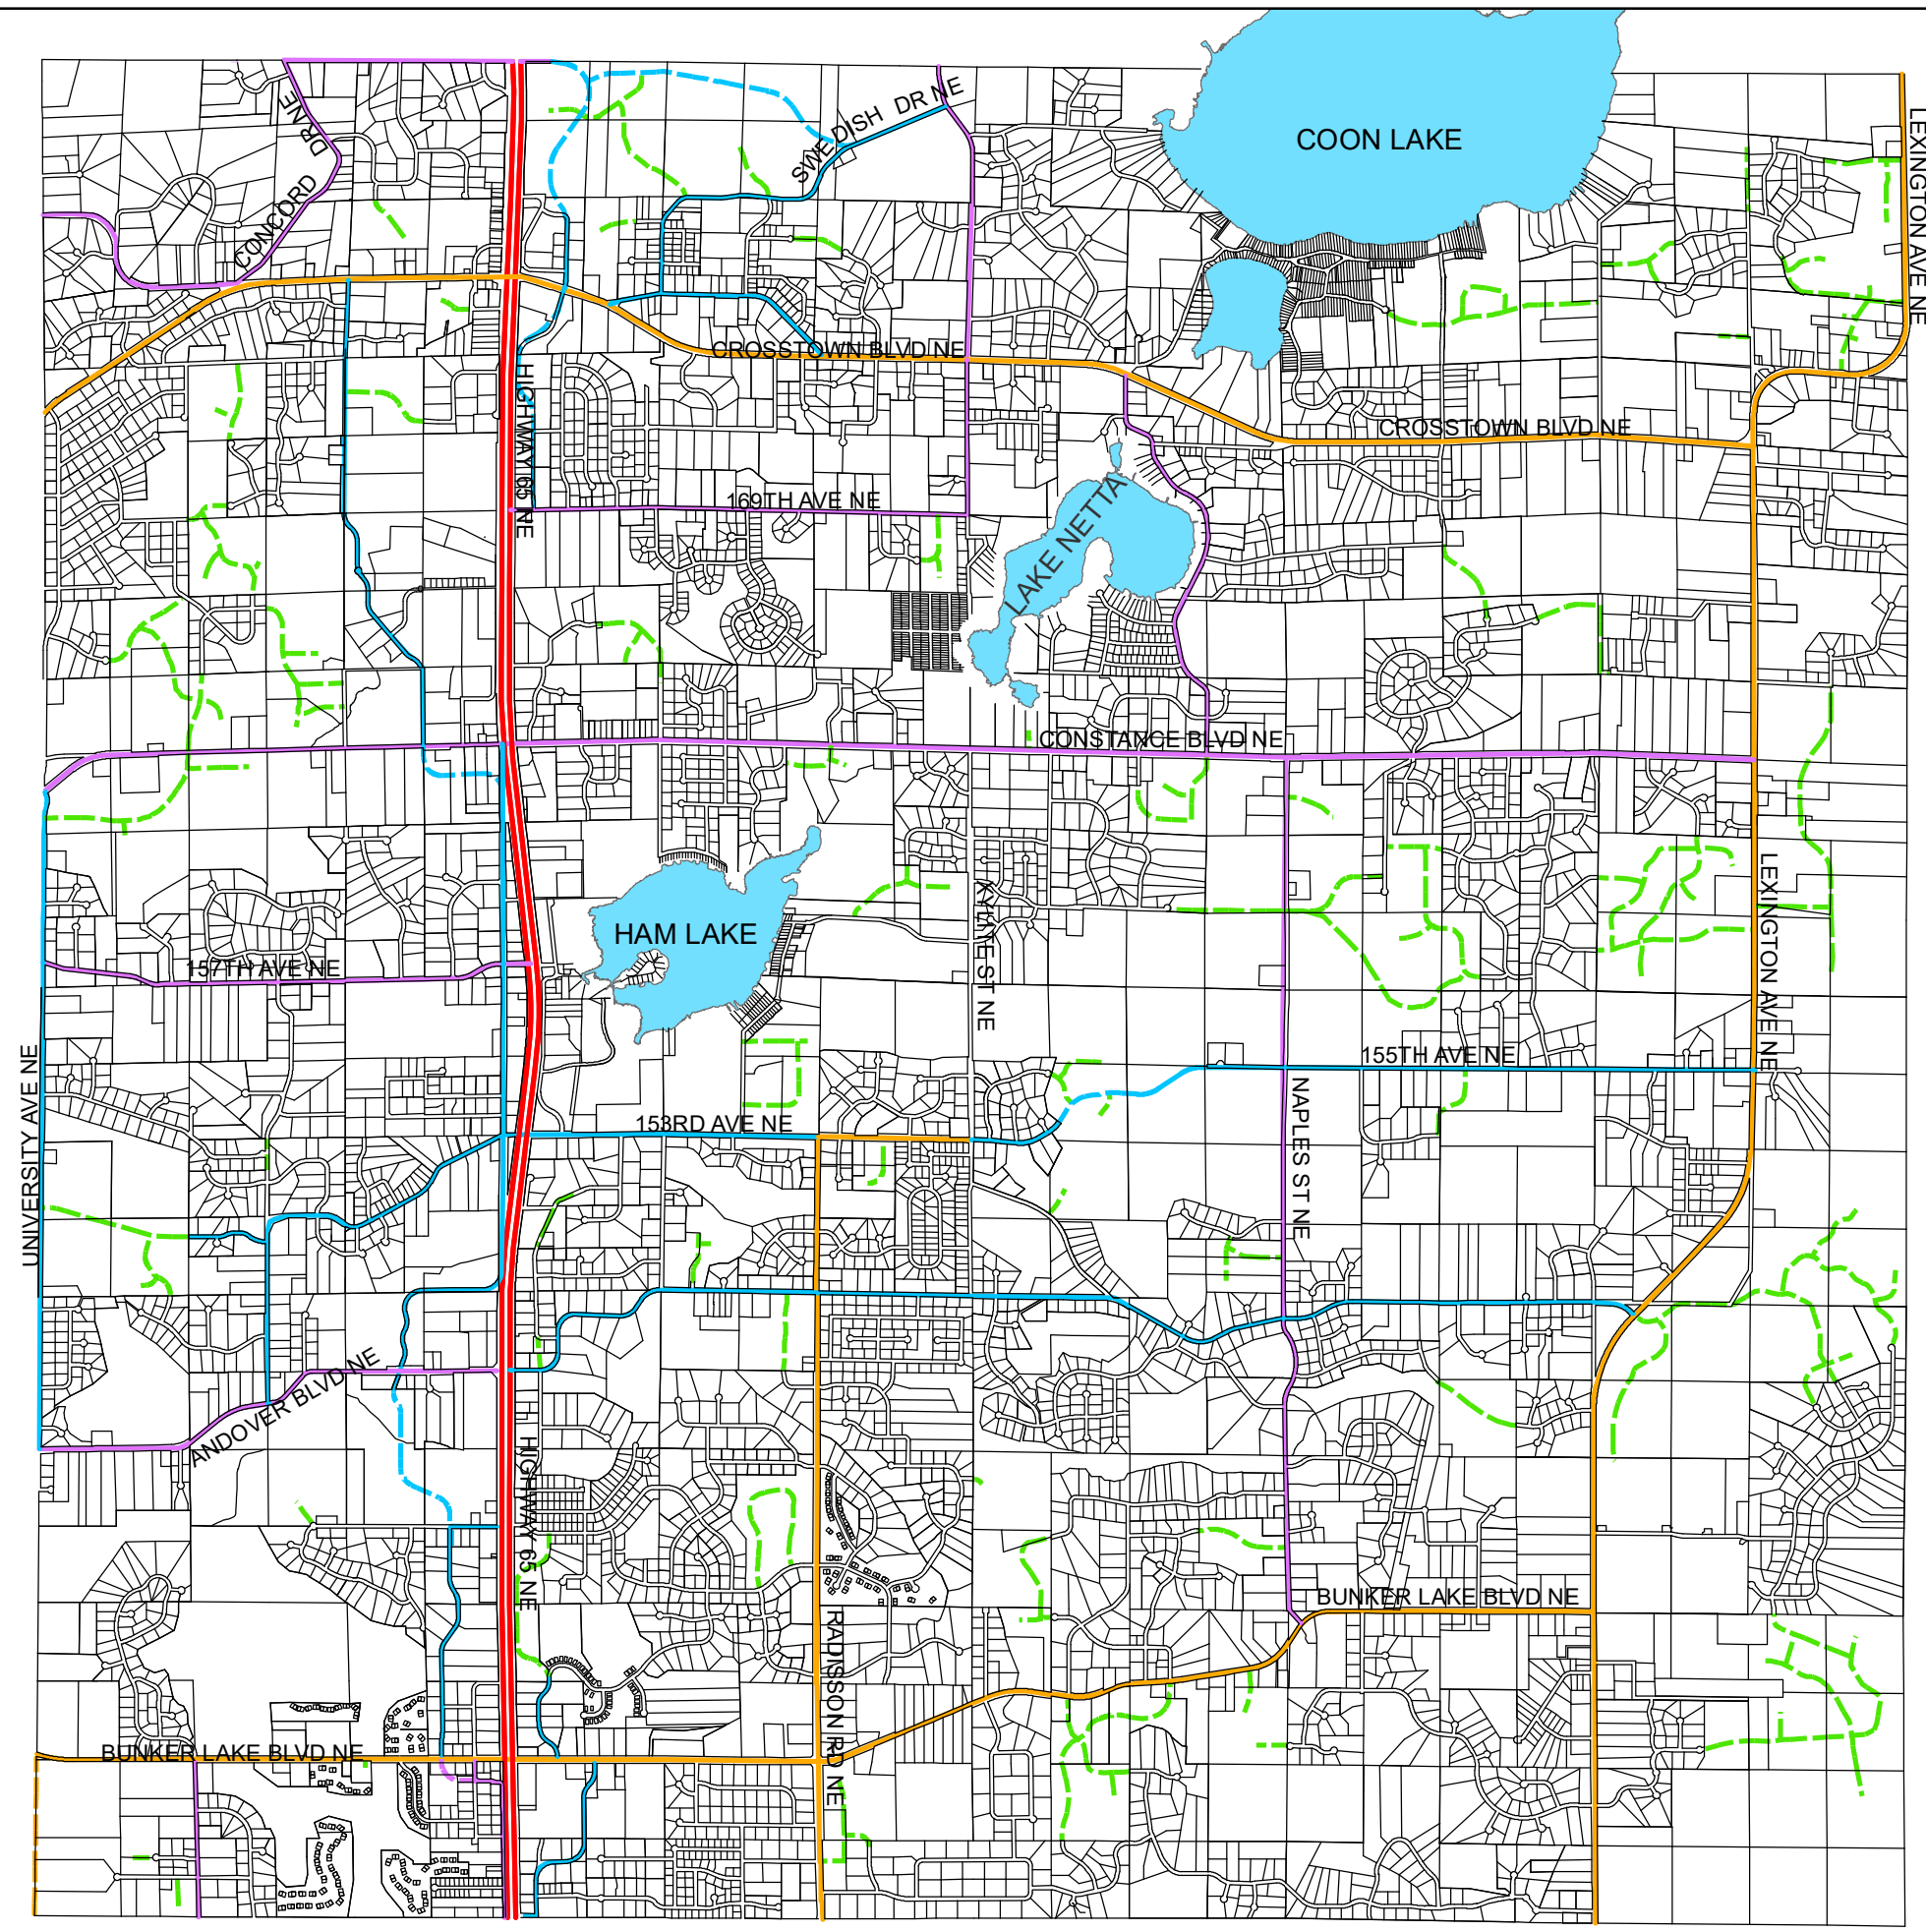

# HAM LAKE, MINNESOTA

## FUTURE ROADWAY CLASSIFICATION

### LEGEND

- Principal Arterial
- Minor Arterial
- Major Collector
- Minor Collector
- Proposed Arterial
- Proposed Major Collector
- Proposed Minor Collector
- Proposed Local

MAP DATE: 9/7/2022