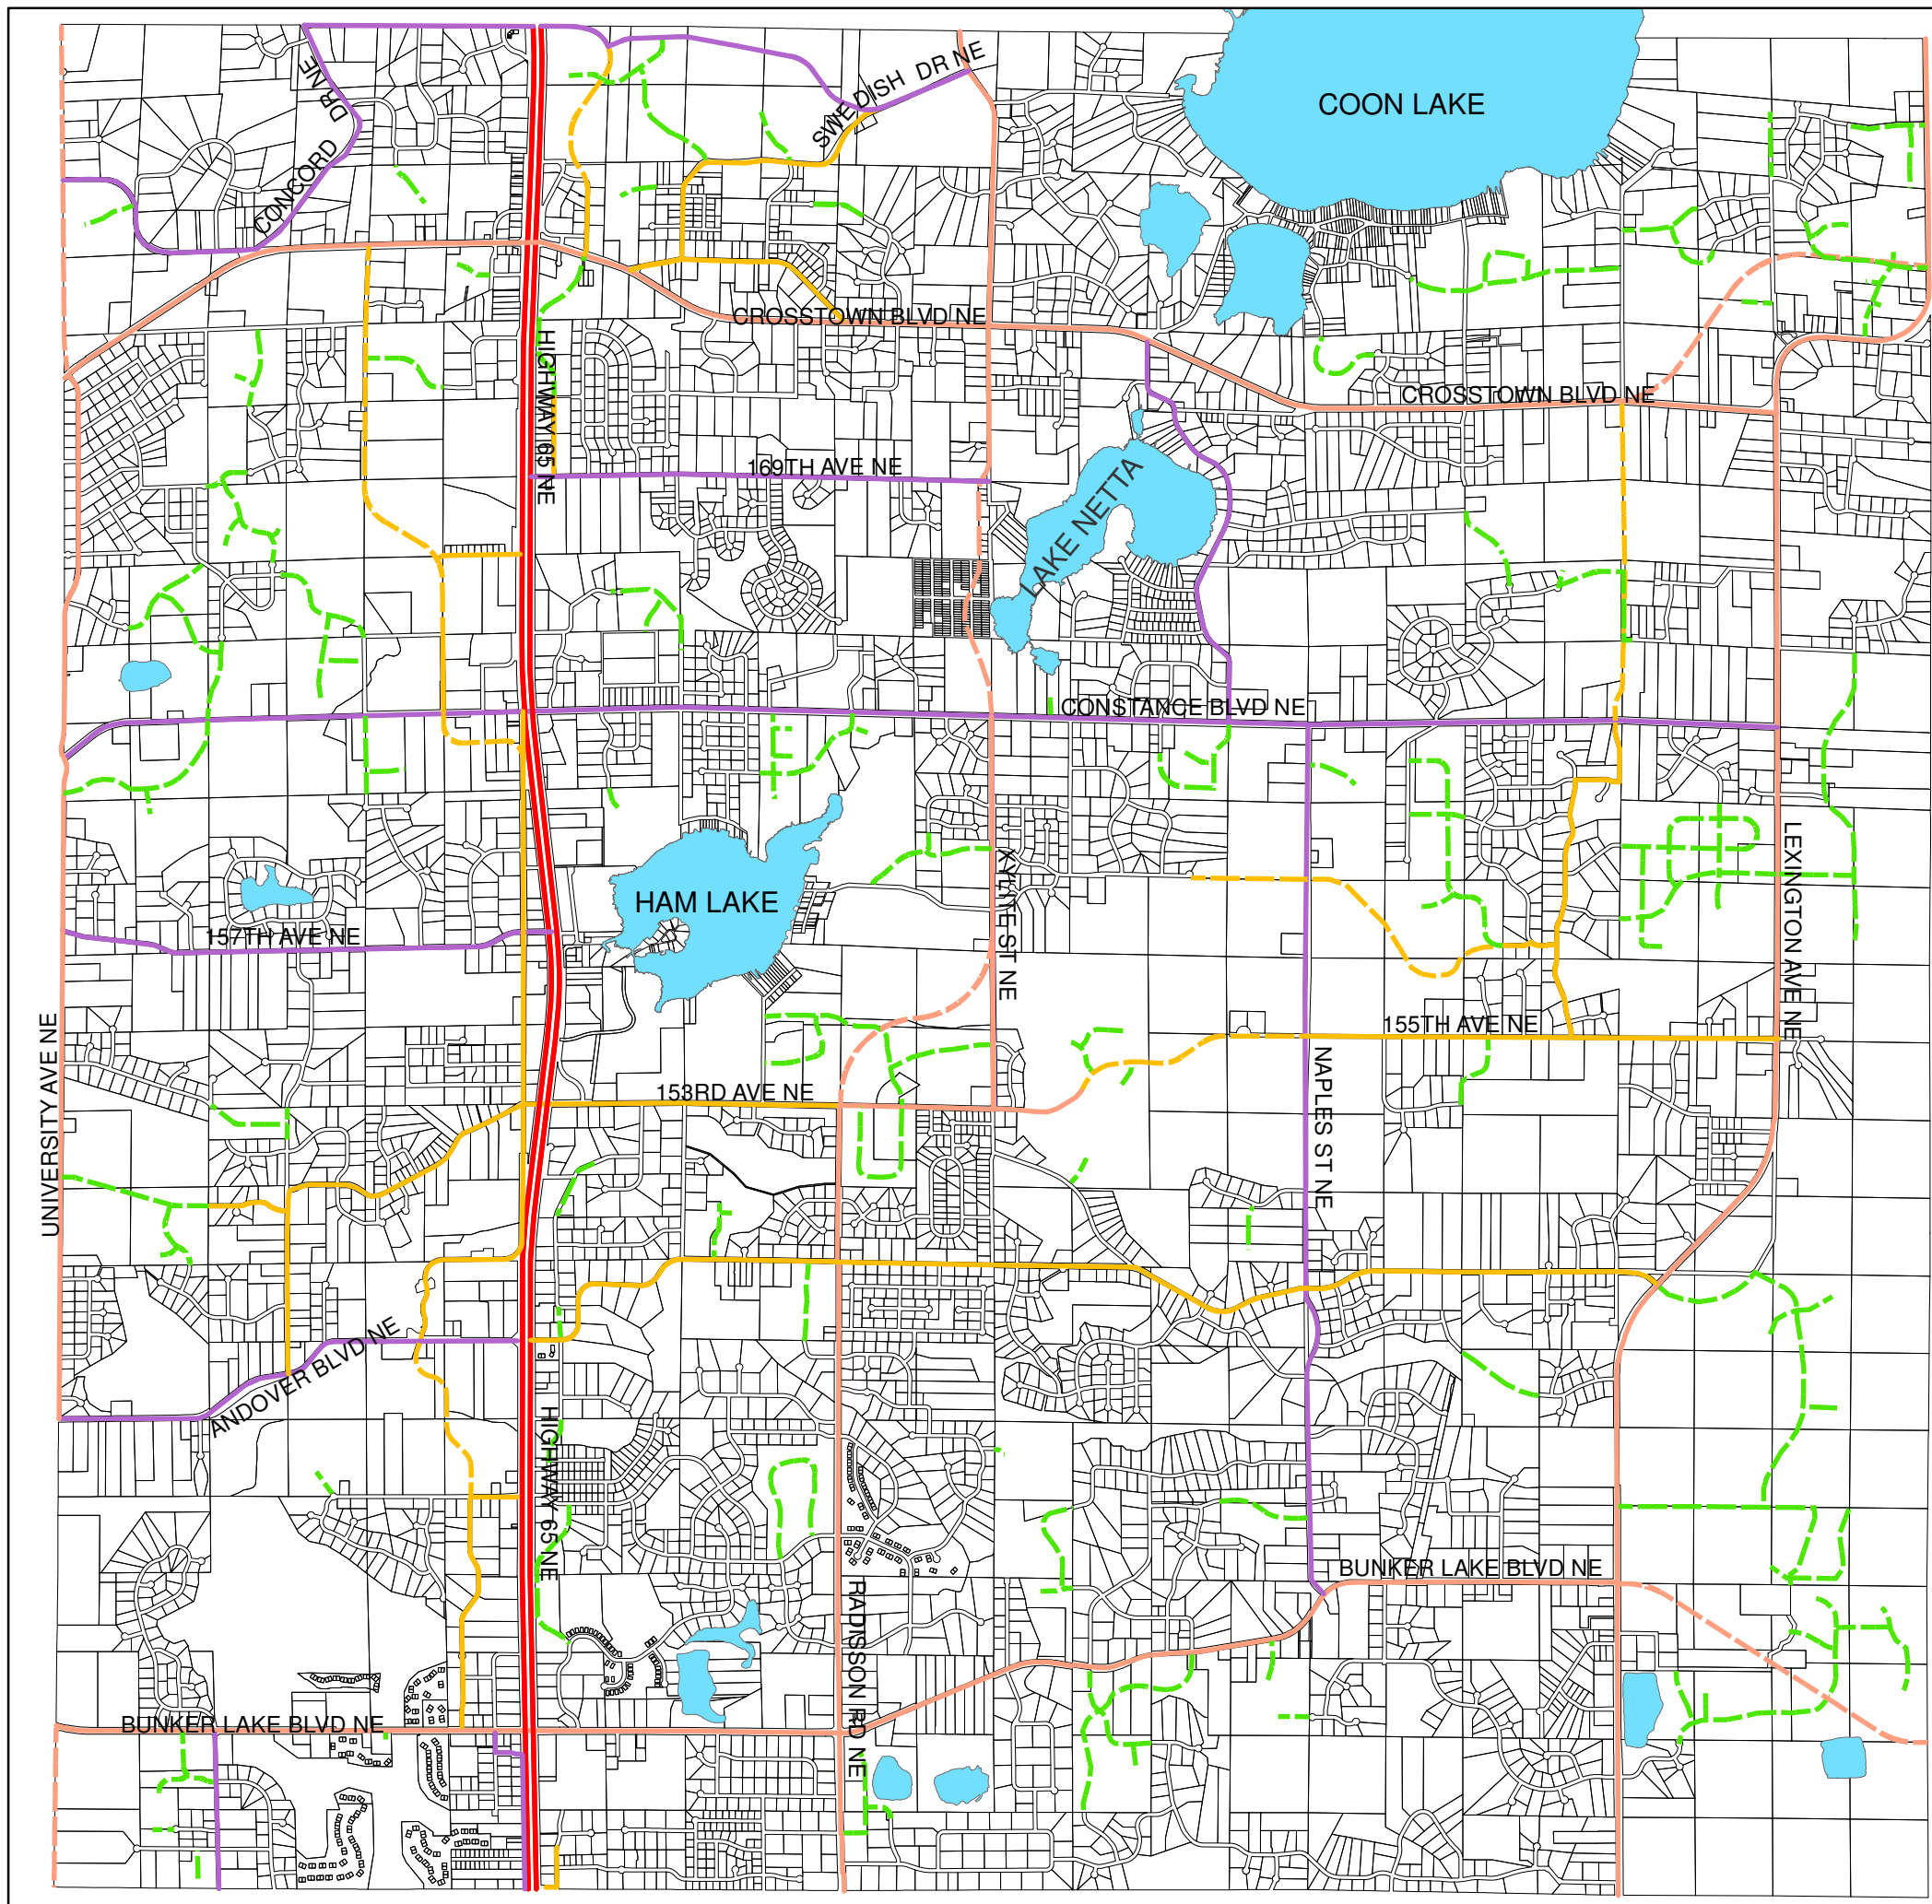

HAM LAKE, MINNESOTA

FUTURE ROADWAY CLASSIFICATION

LEGEND

- Principal Arterial
- Minor Arterial
- Major Collector
- Minor Collector
- - - Proposed Arterial
- - - Proposed Major Collector
- - - Proposed Minor Collector
- - - Proposed Local

MAP DATE: 5/25/2017