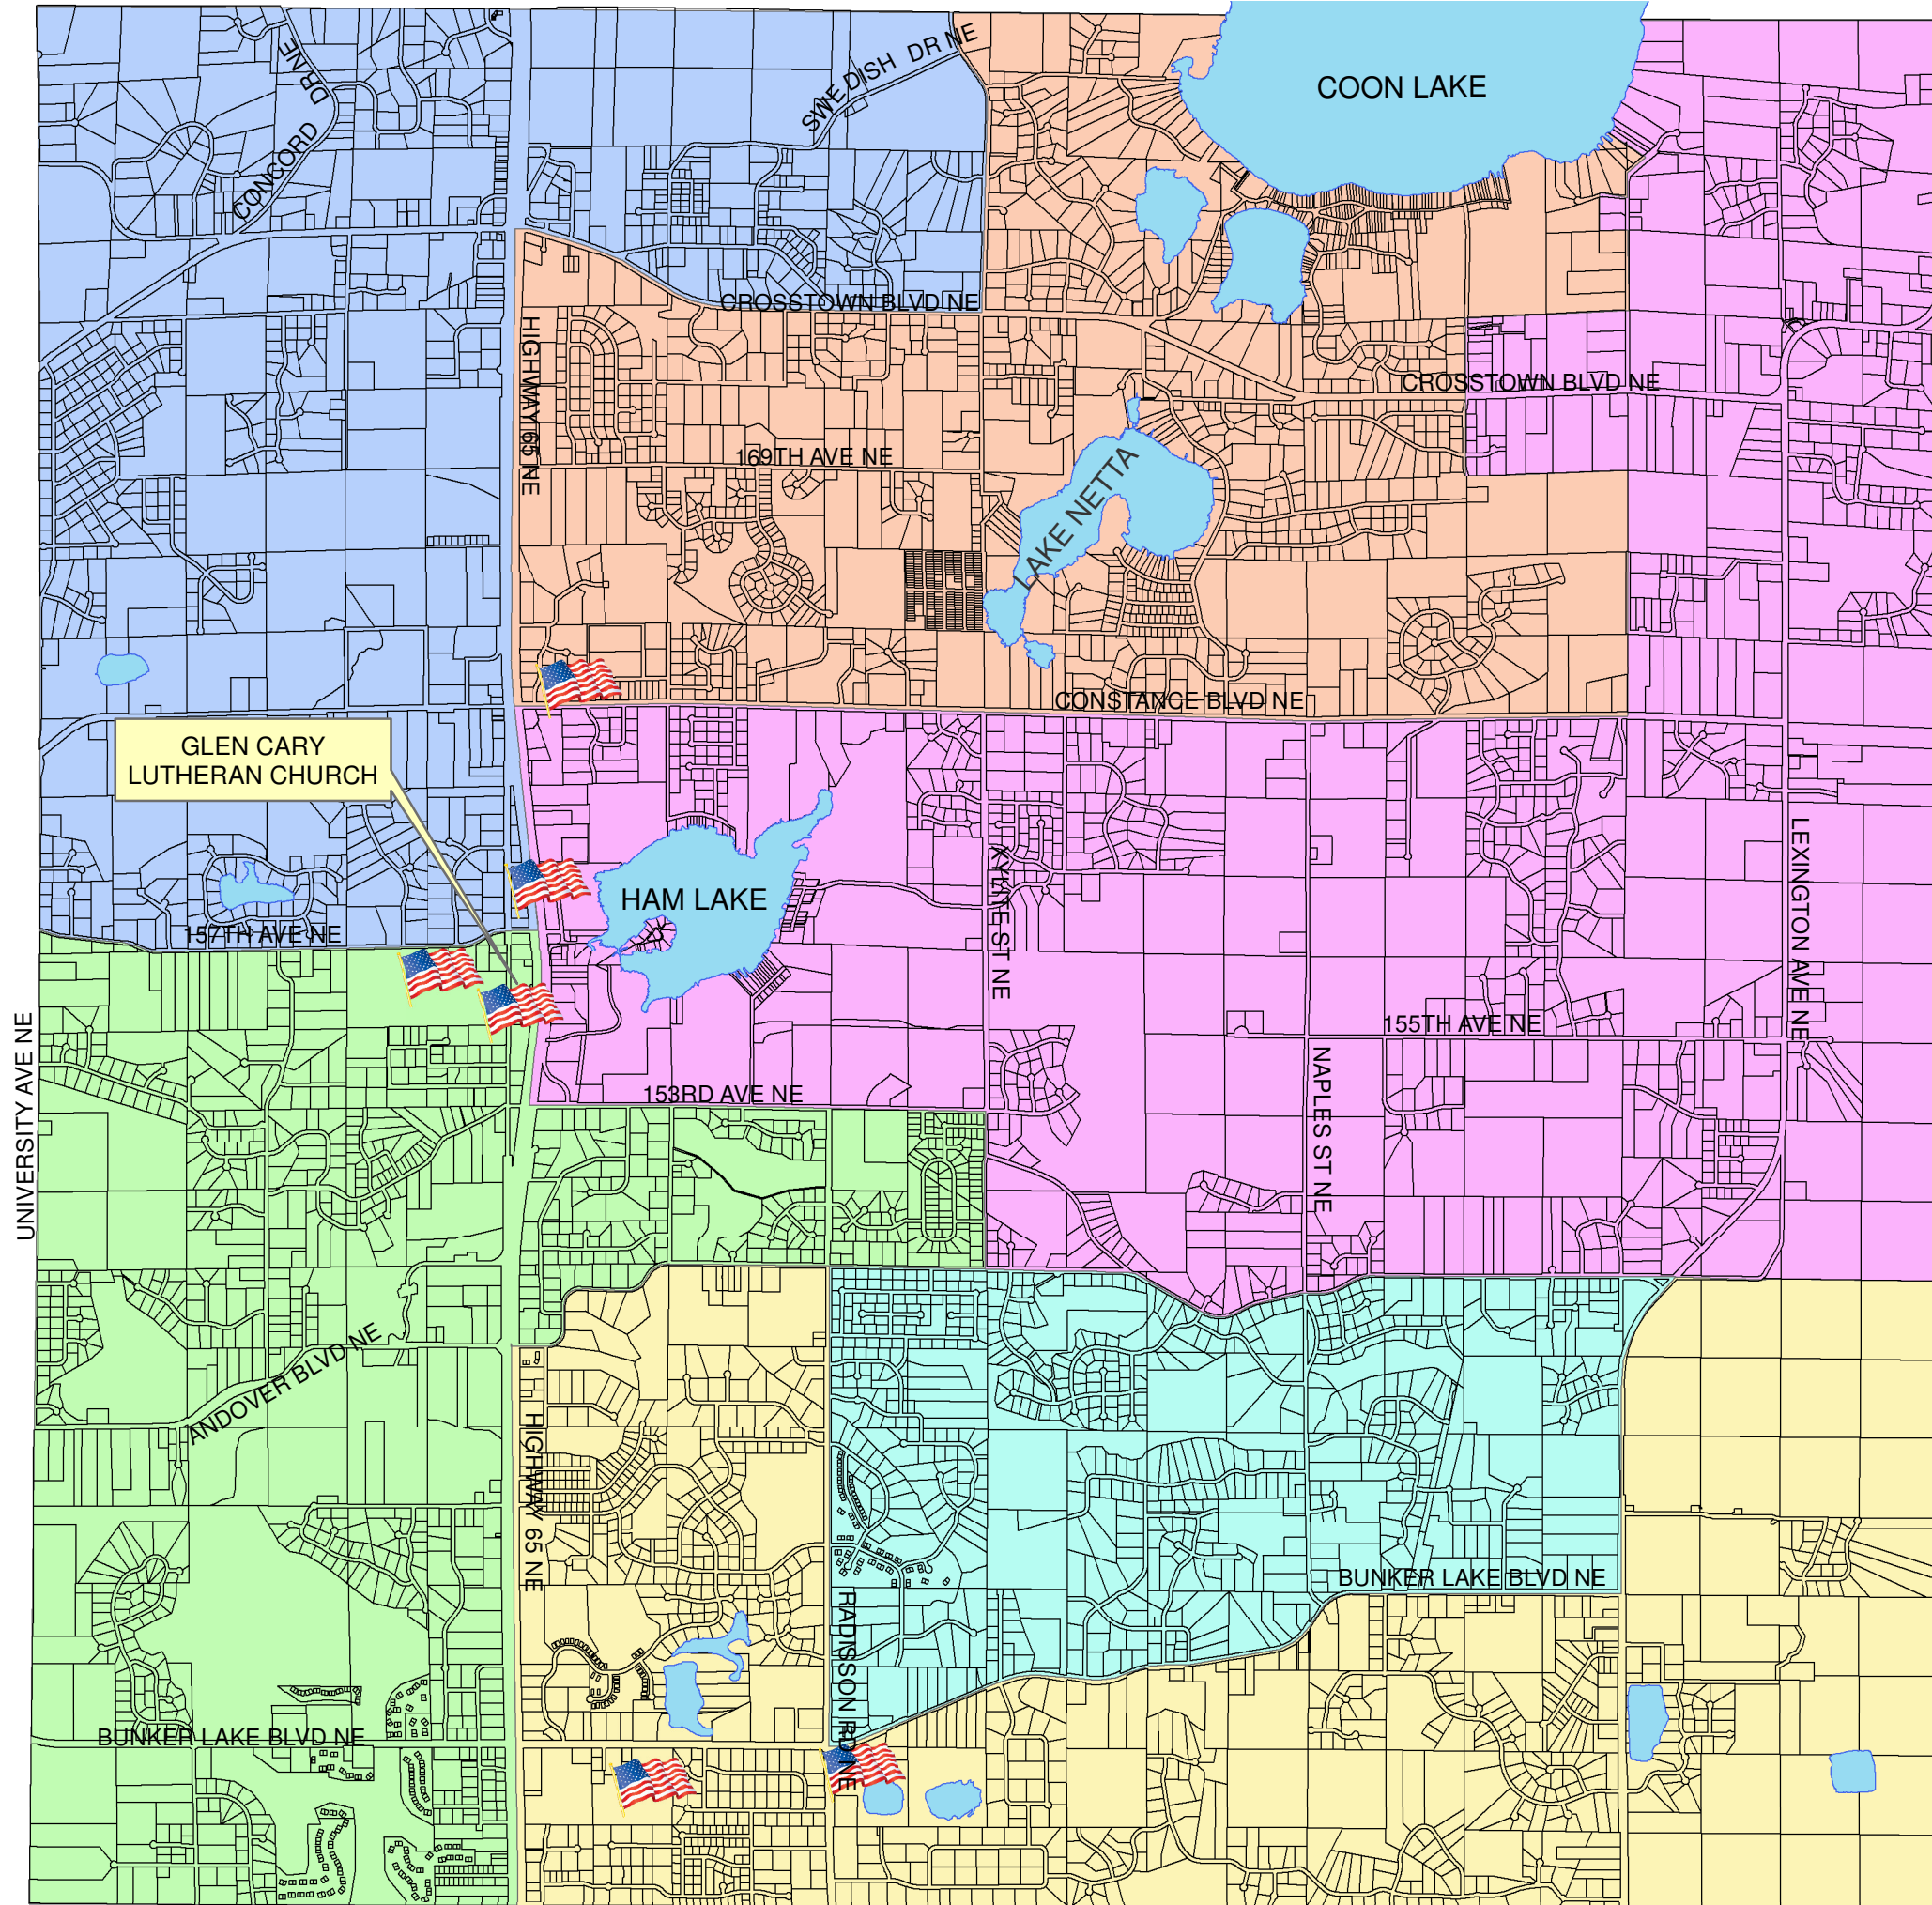

HAM LAKE, MINNESOTA

VOTING PRECINCTS

LEGEND

Polling Place

-  P-1 Glen Cary Lutheran Church
15531 Central Ave NE
-  P-2 Ham Lake Senior Center
15544 Central Ave NE
-  P-3A Oak Haven Church
1555 Constance Blvd NE
-  P-4A Horizon Community Church
1503 157th Ave NE
-  P-5 Radisson Road Baptist Church
13627 Radisson Rd NE
-  P-6A St. Paul Catholic Church
1740 Bunker Lake Blvd NE

MAP DATE:

10/22/2018