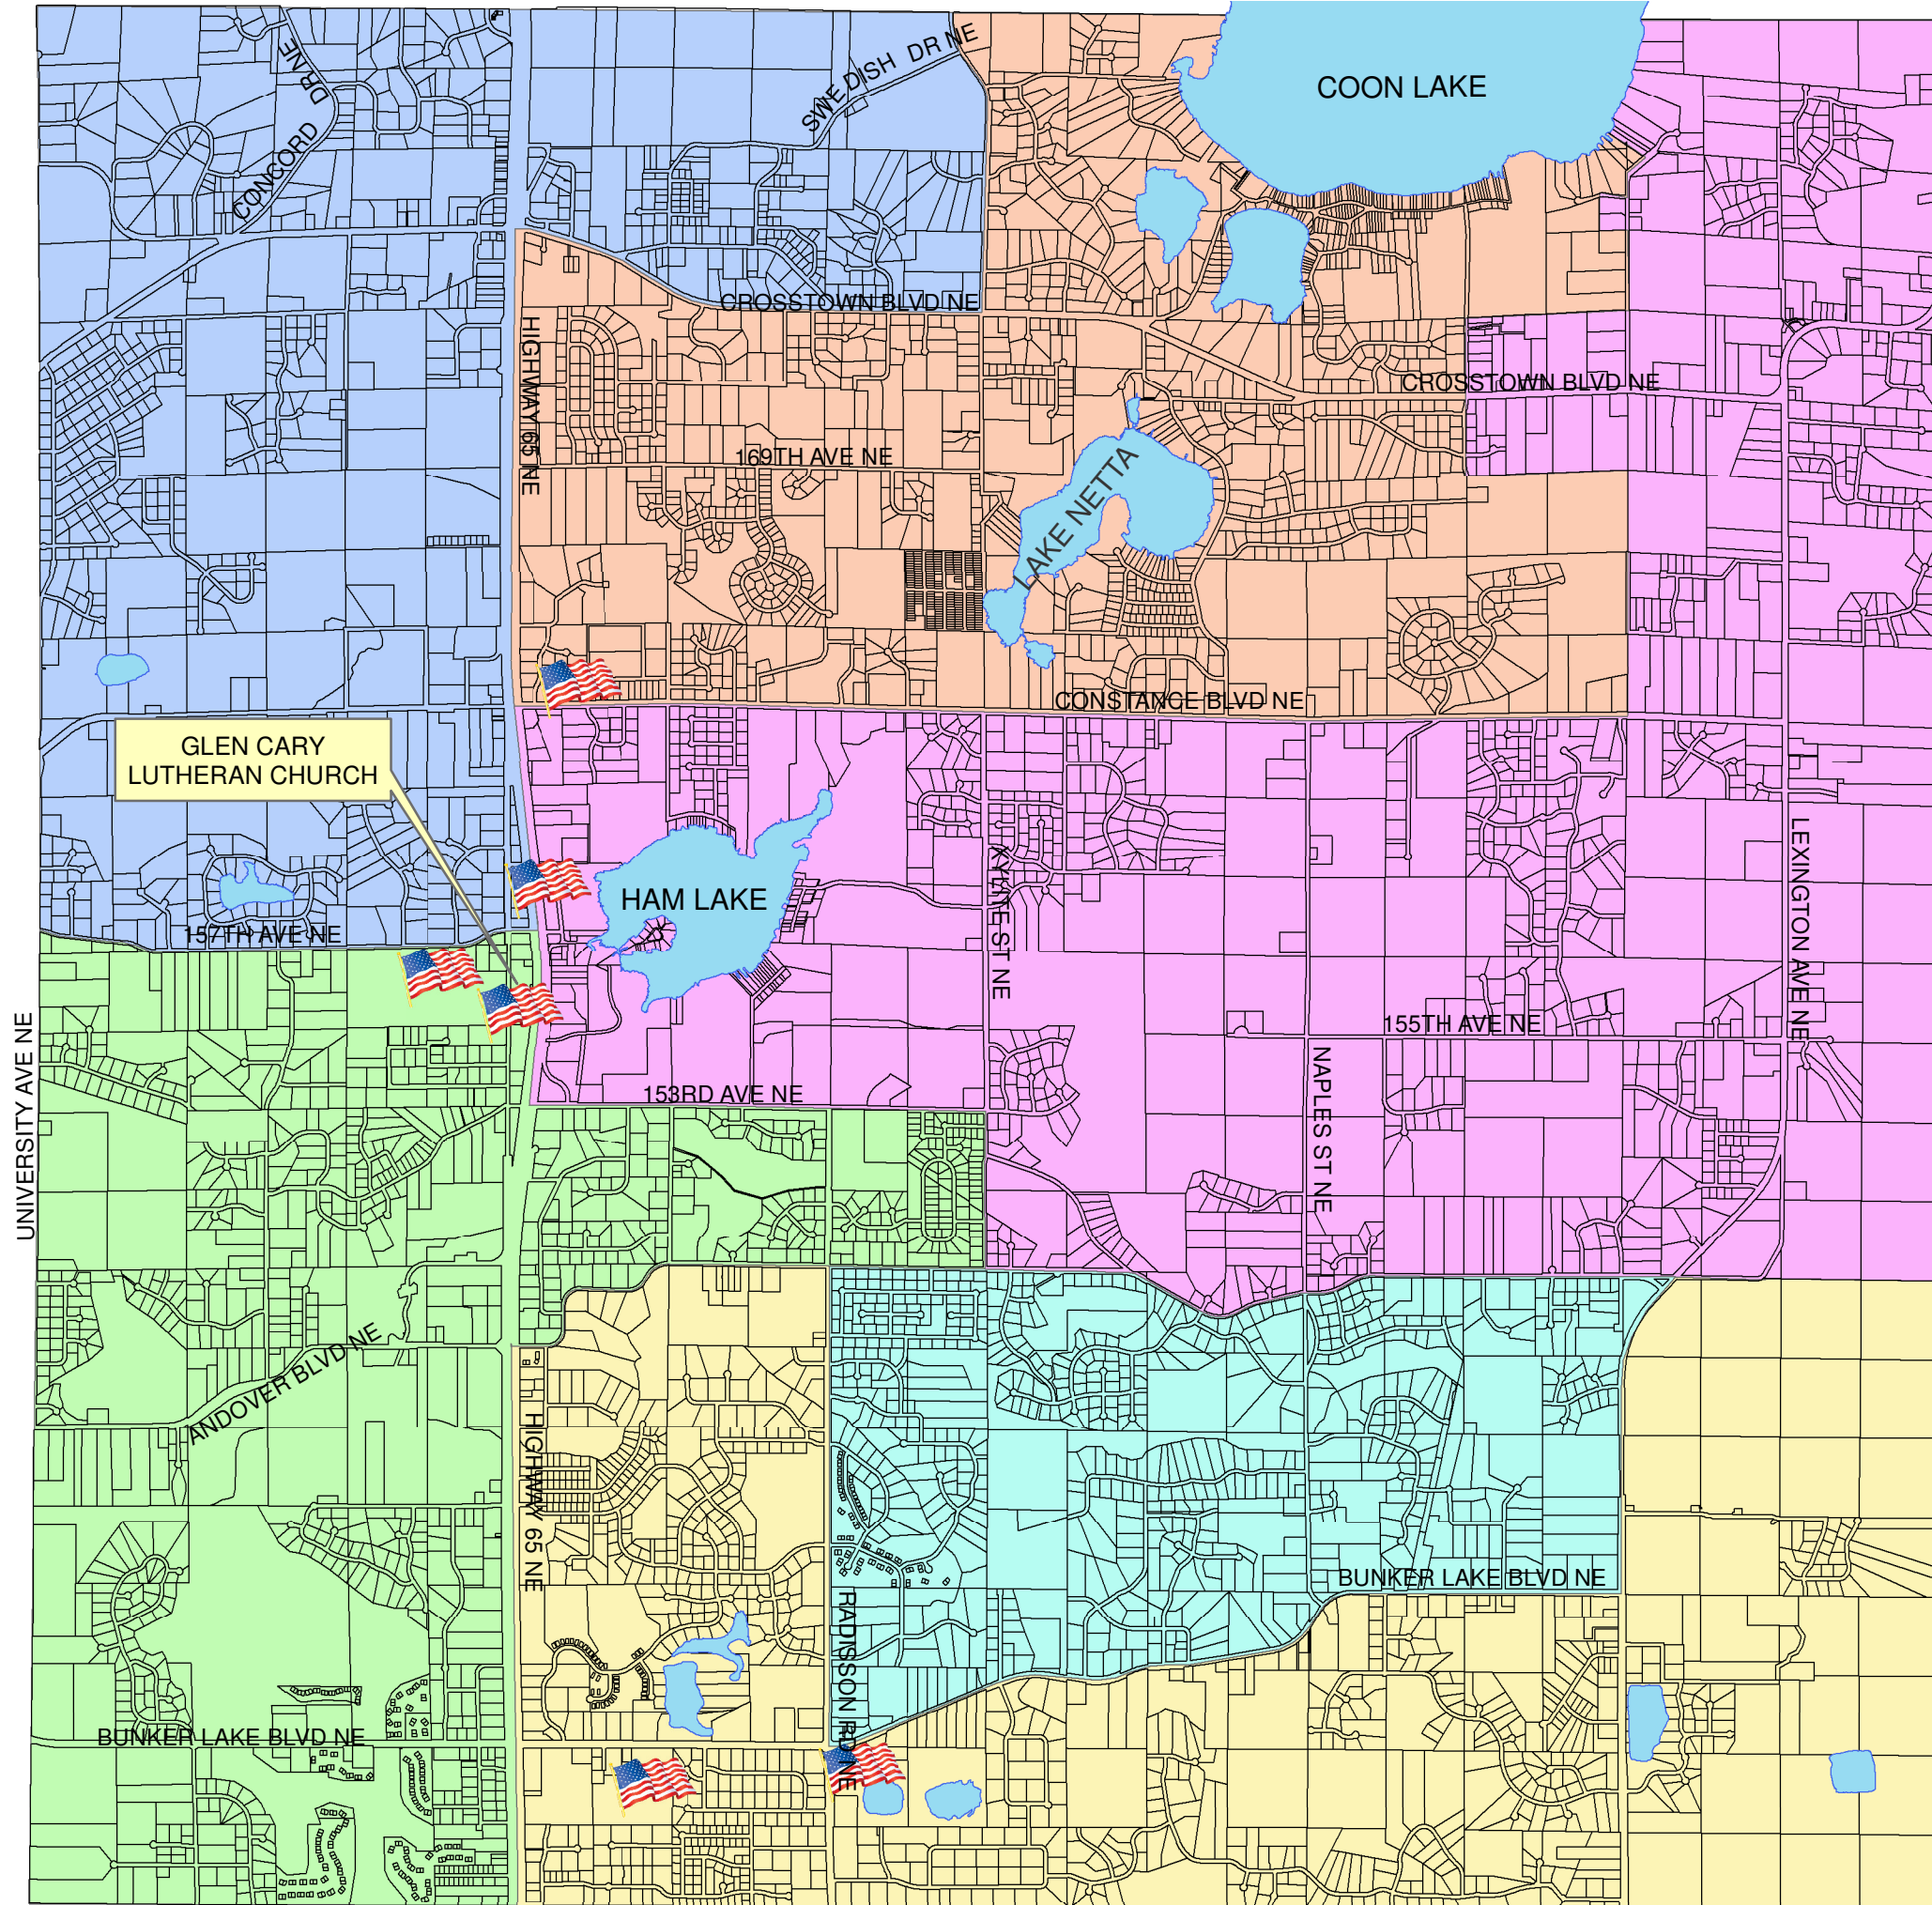

# HAM LAKE, MINNESOTA

## VOTING PRECINCTS

### LEGEND

Polling Place

- P-1 Glen Cary Lutheran Church  
15531 Central Ave NE
- P-2 Ham Lake Senior Center  
15544 Central Ave NE
- P-3A Oak Haven Church  
1555 Constance Blvd NE
- P-4A Horizon Community Church  
1503 157th Ave NE
- P-5 Radisson Road Baptist Church  
13627 Radisson Rd NE
- P-6A St. Paul Catholic Church  
1740 Bunker Lake Blvd NE

MAP DATE: 6/7/2018