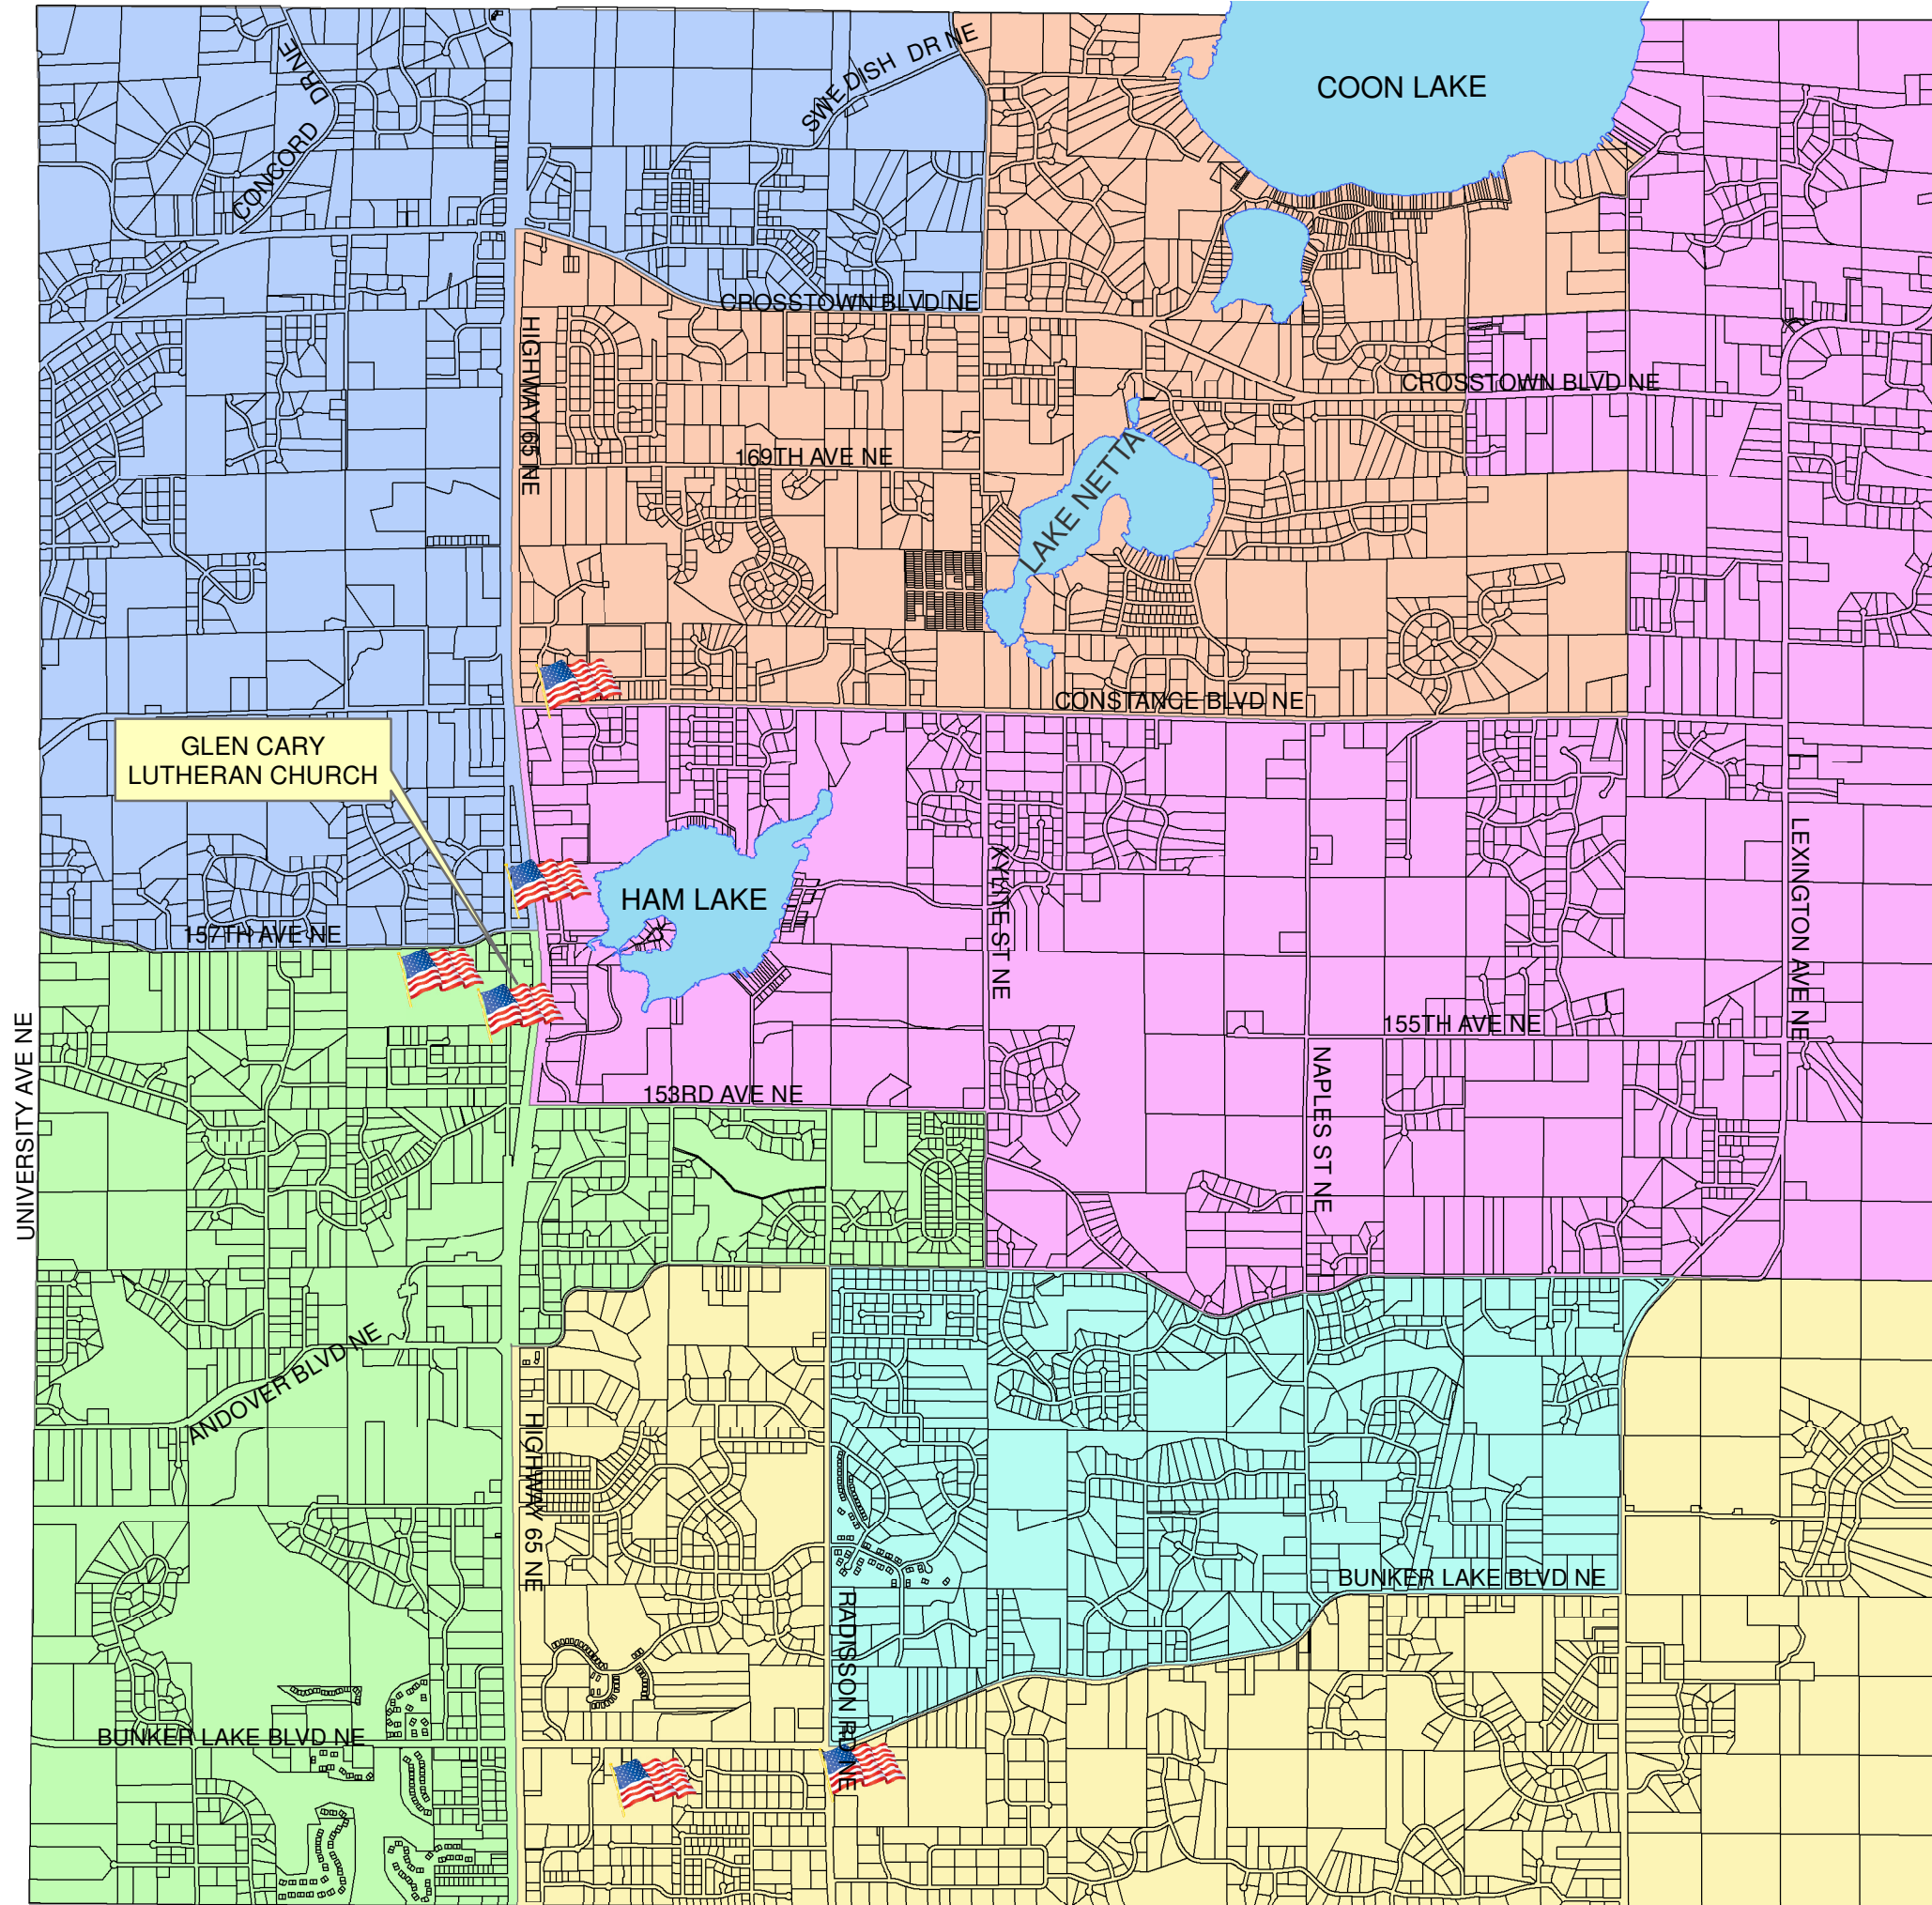

HAM LAKE, MINNESOTA

VOTING PRECINCTS

LEGEND

Polling Place

- P-1 Glen Cary Lutheran Church
15531 Central Ave NE
- P-2 Ham Lake Senior Center
15544 Central Ave NE
- P-3A Oak Haven Church
1555 Constance Blvd NE
- P-4A Horizon Community Church
1503 157th Ave NE
- P-5 Radisson Road Baptist Church
13627 Radisson Rd NE
- P-6A St. Paul Catholic Church
1740 Bunker Lake Blvd NE

MAP DATE:

10/23/2020