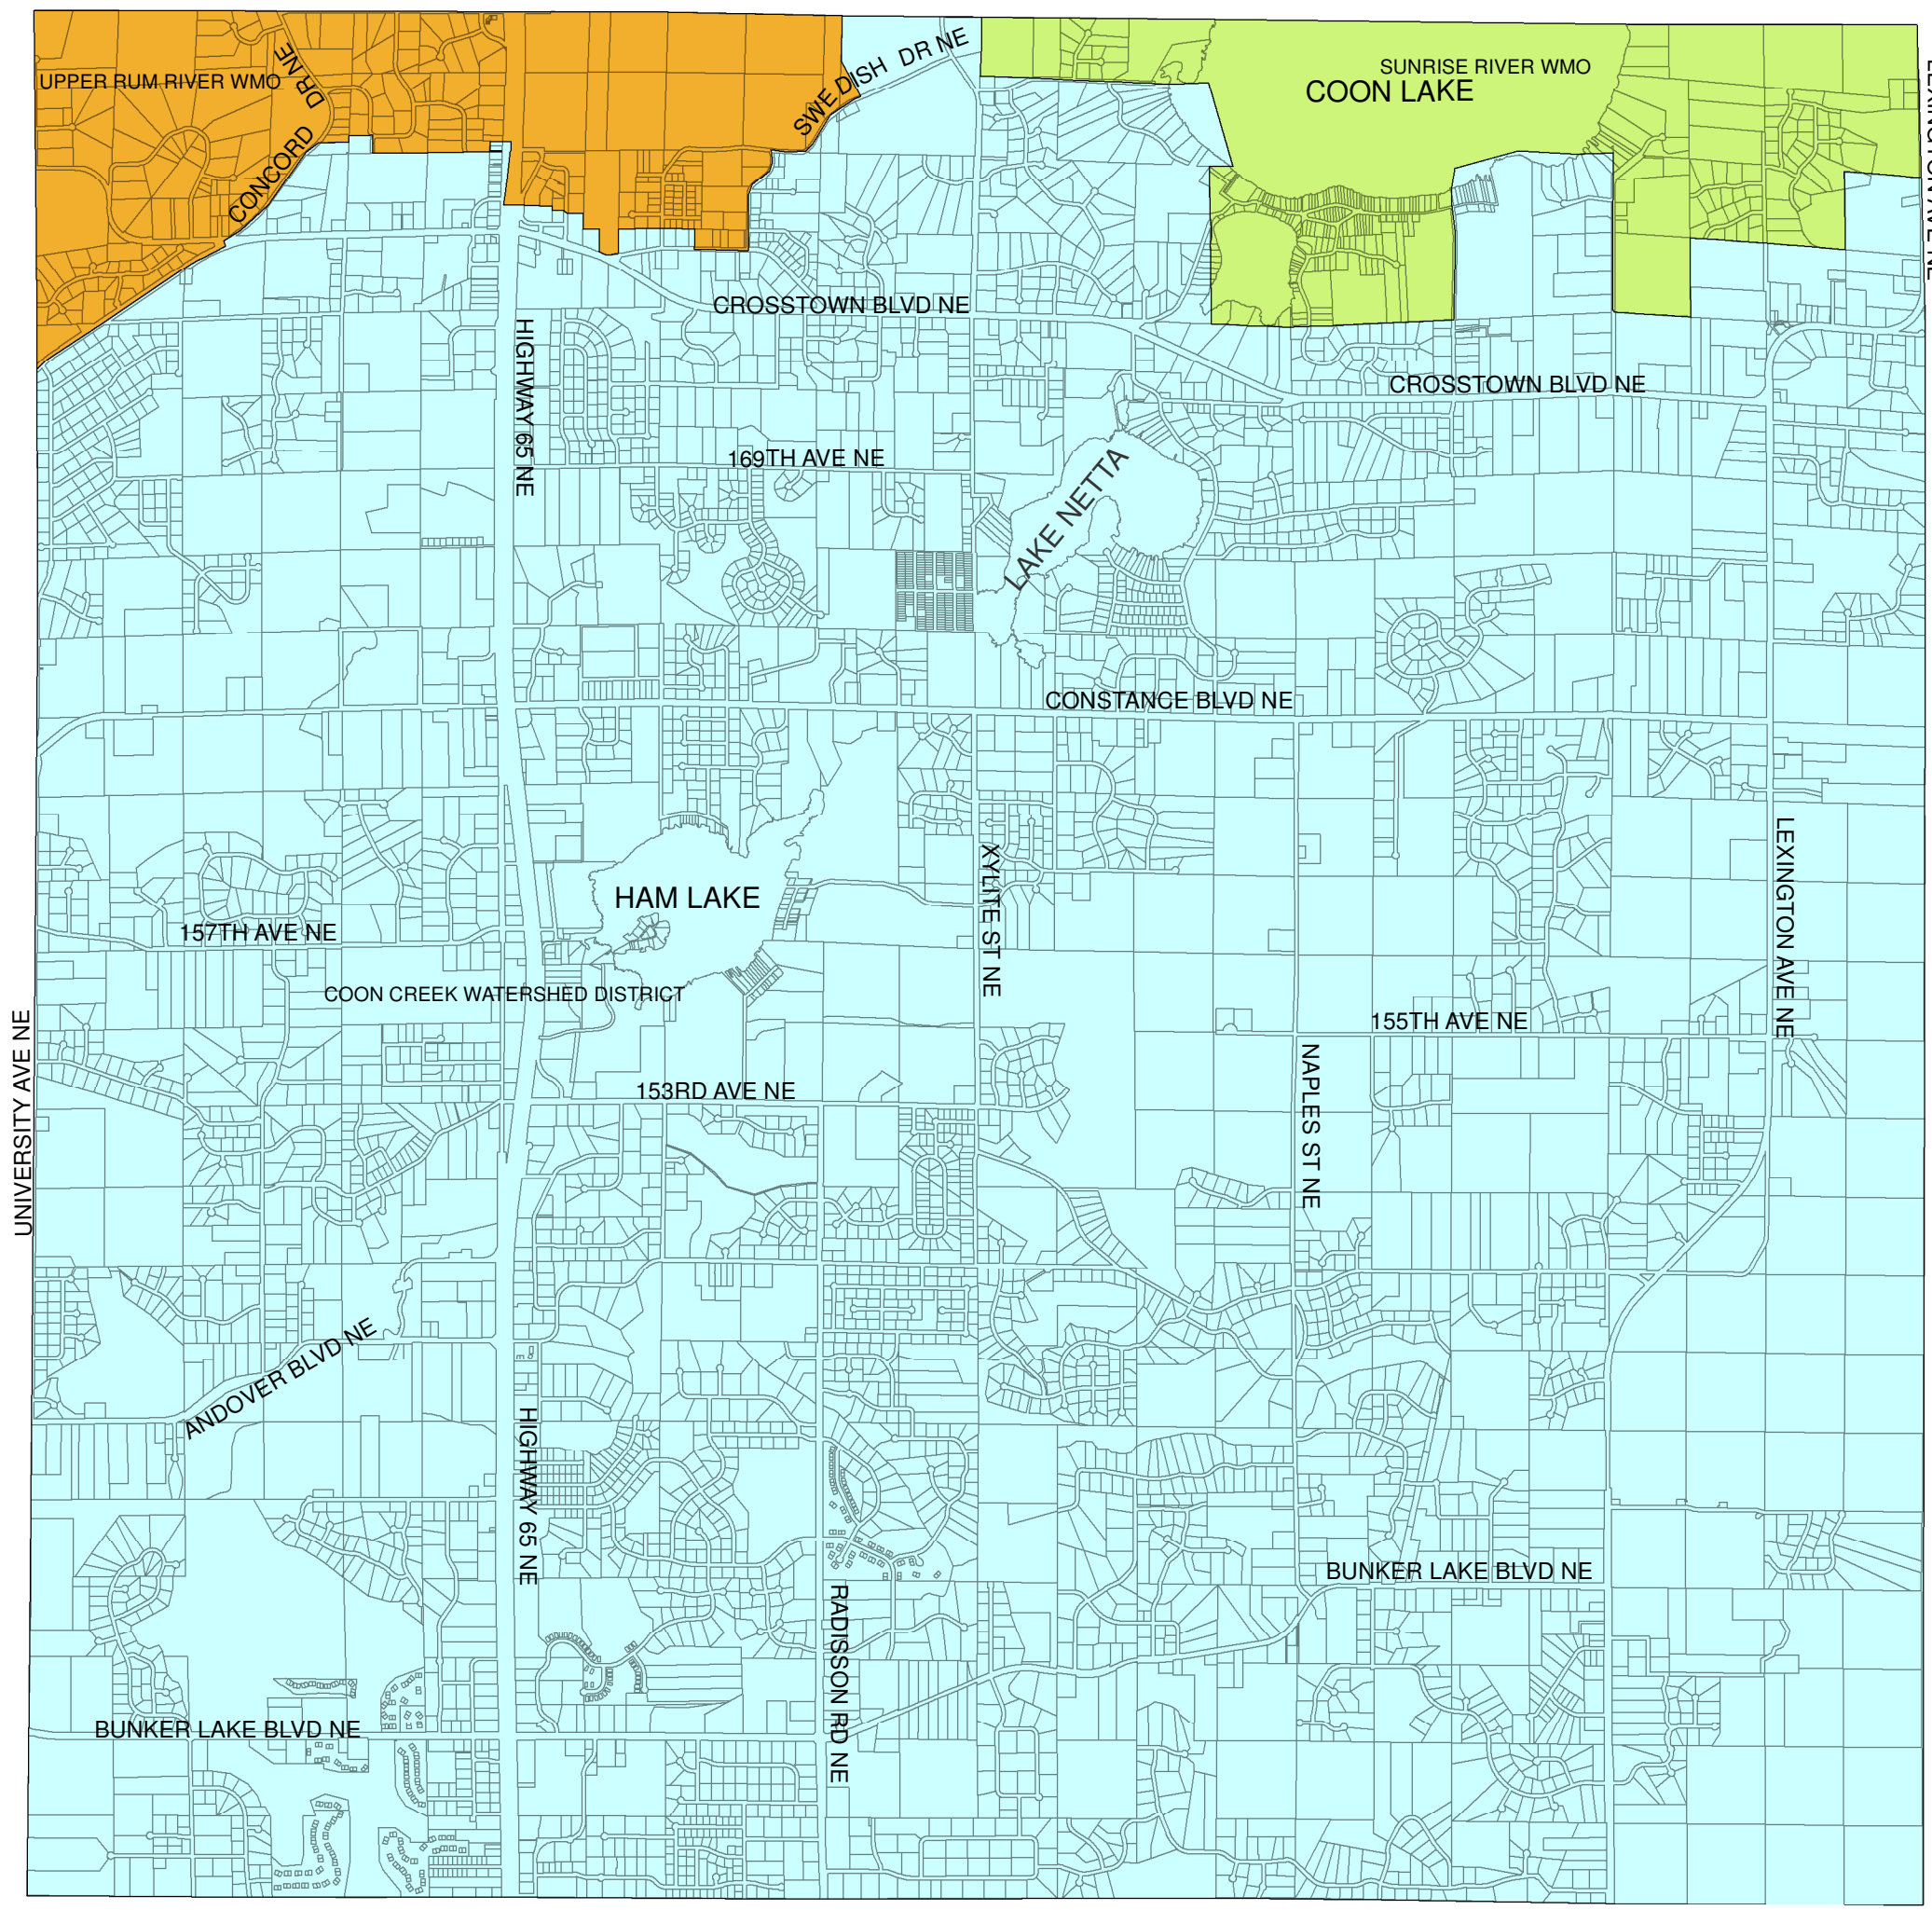

# HAM LAKE, MINNESOTA

## WATERSHED DISTRICTS AND WATERSHED MANAGEMENT ORGANIZATIONS

### LEGEND

-  Coon Creek Watershed District
-  Sunrise River WMO
-  Upper Rum River WMO

MAP DATE:

3/20/2019