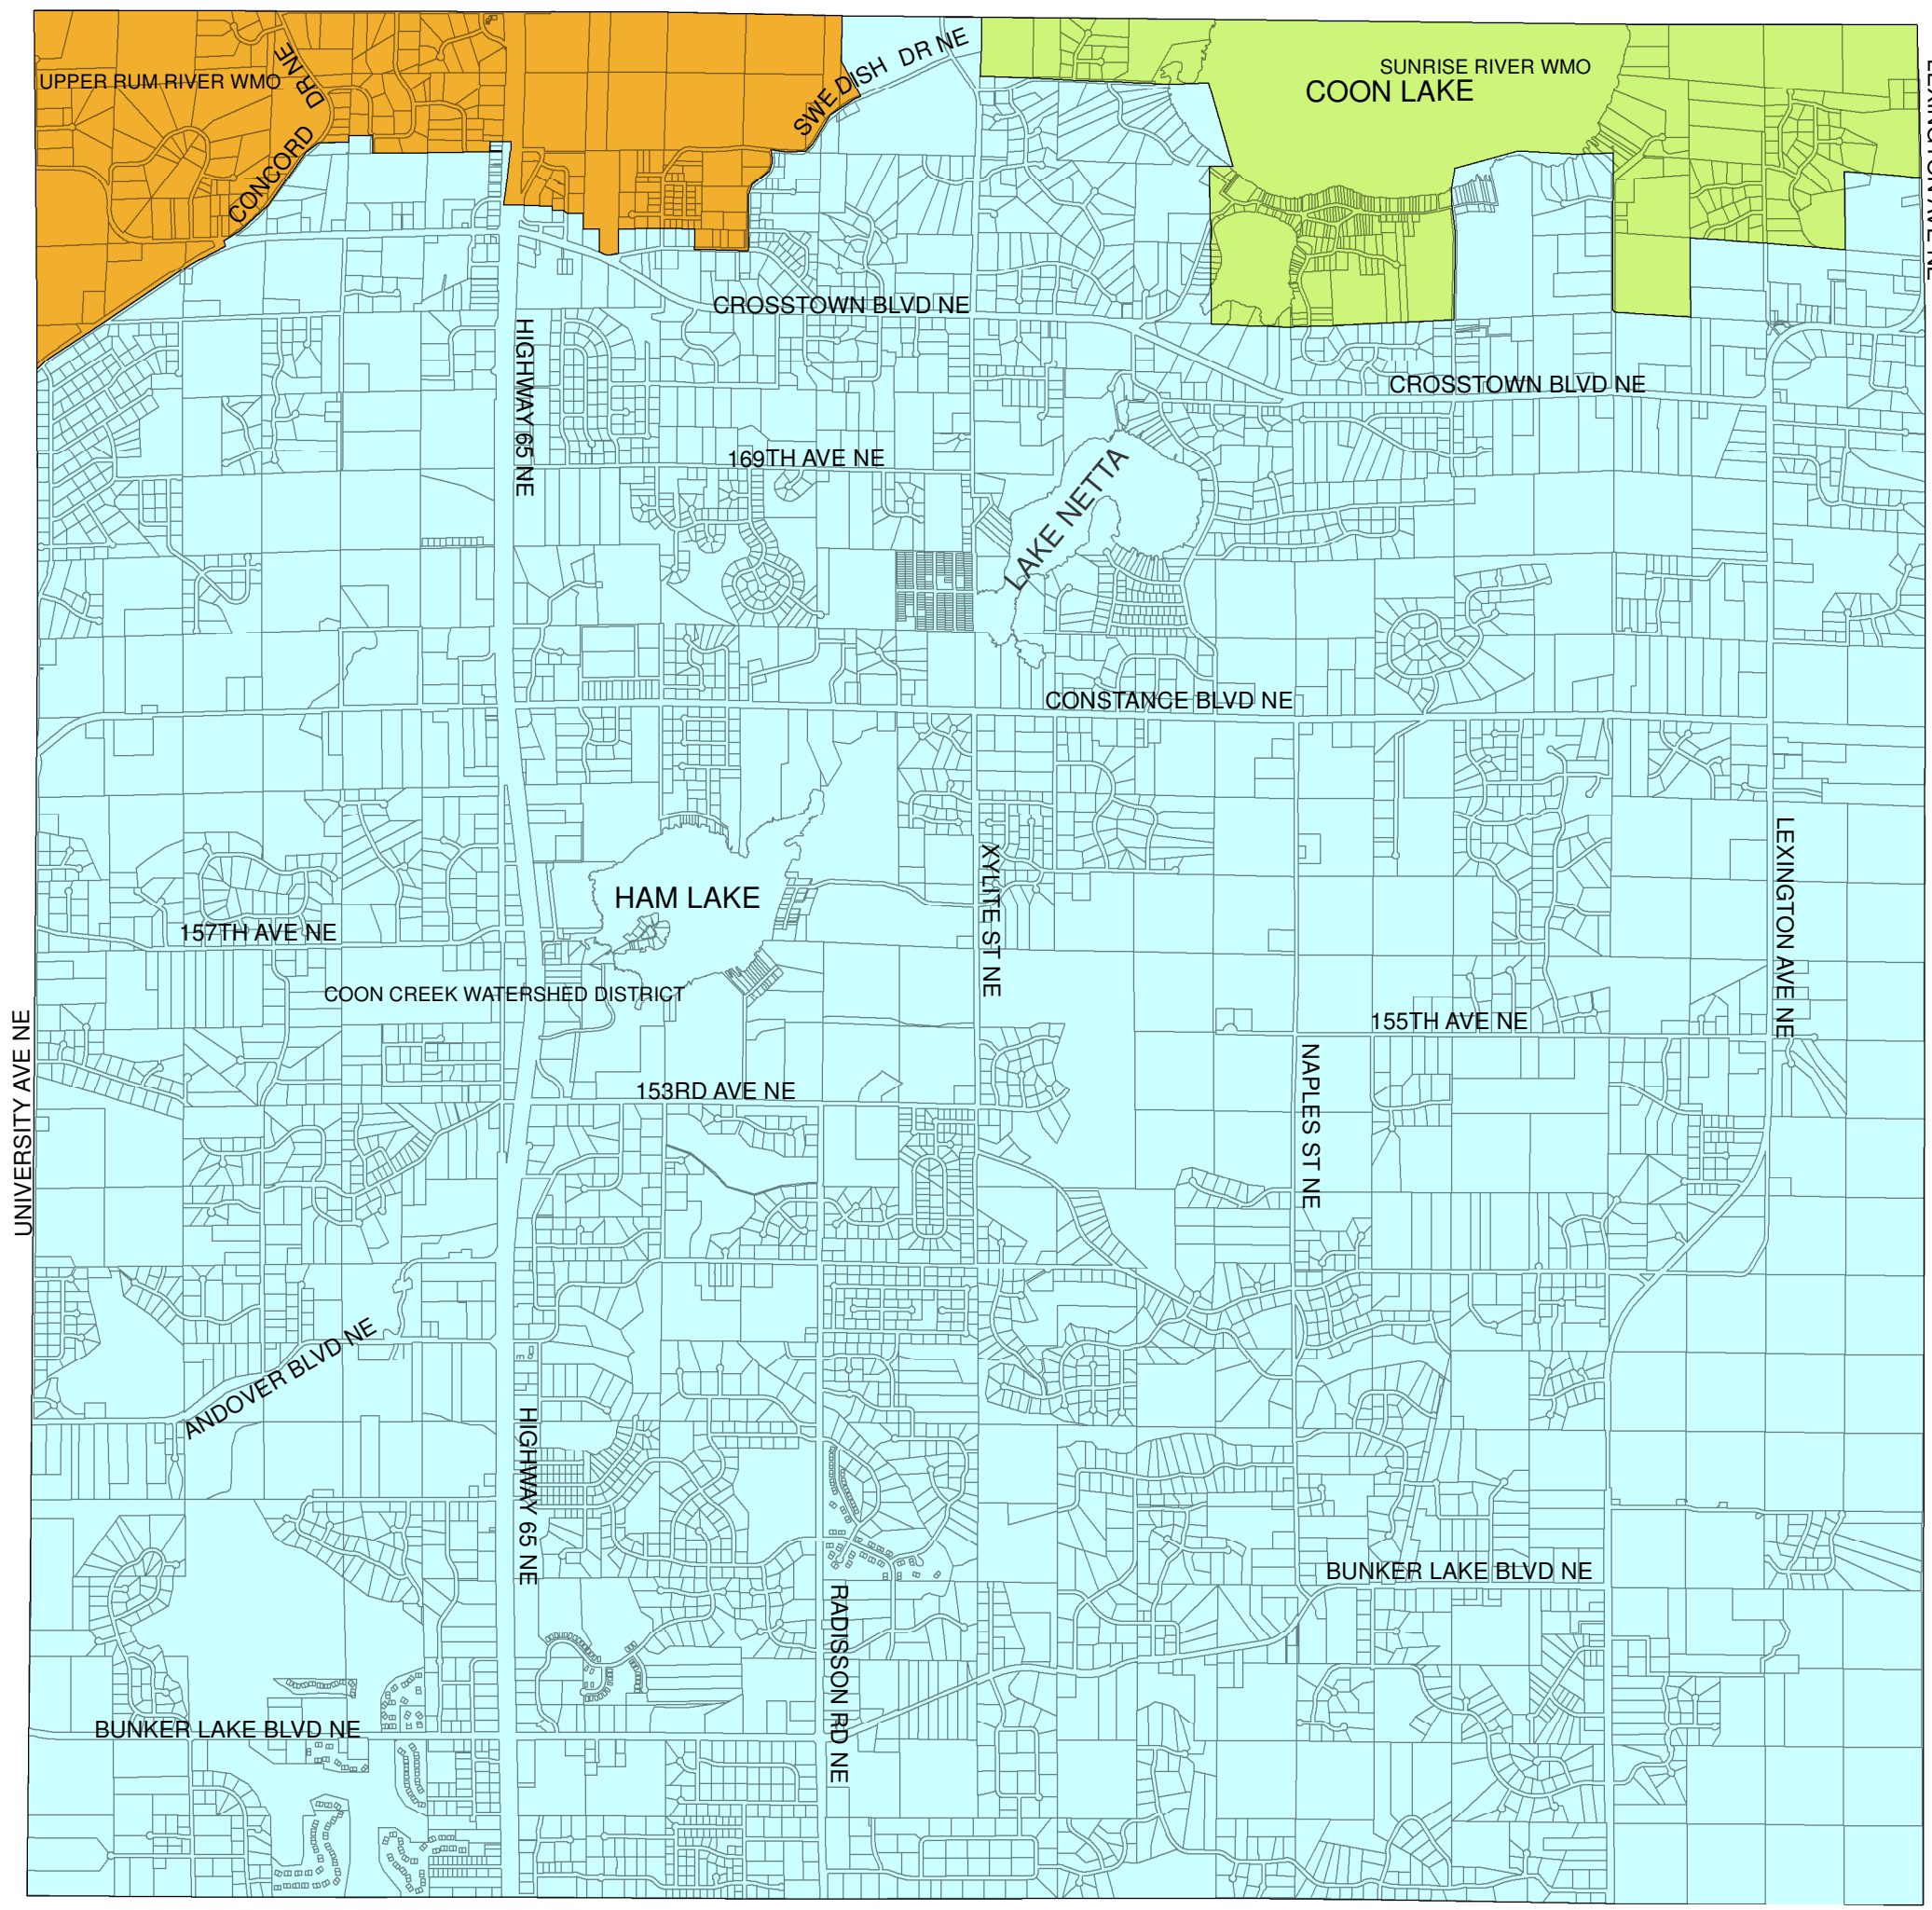

HAM LAKE, MINNESOTA

WATERSHED DISTRICTS AND WATERSHED MANAGEMENT ORGANIZATIONS

LEGEND

-  Coon Creek Watershed District
-  Sunrise River WMO
-  Upper Rum River WMO

MAP DATE:

7/24/2018