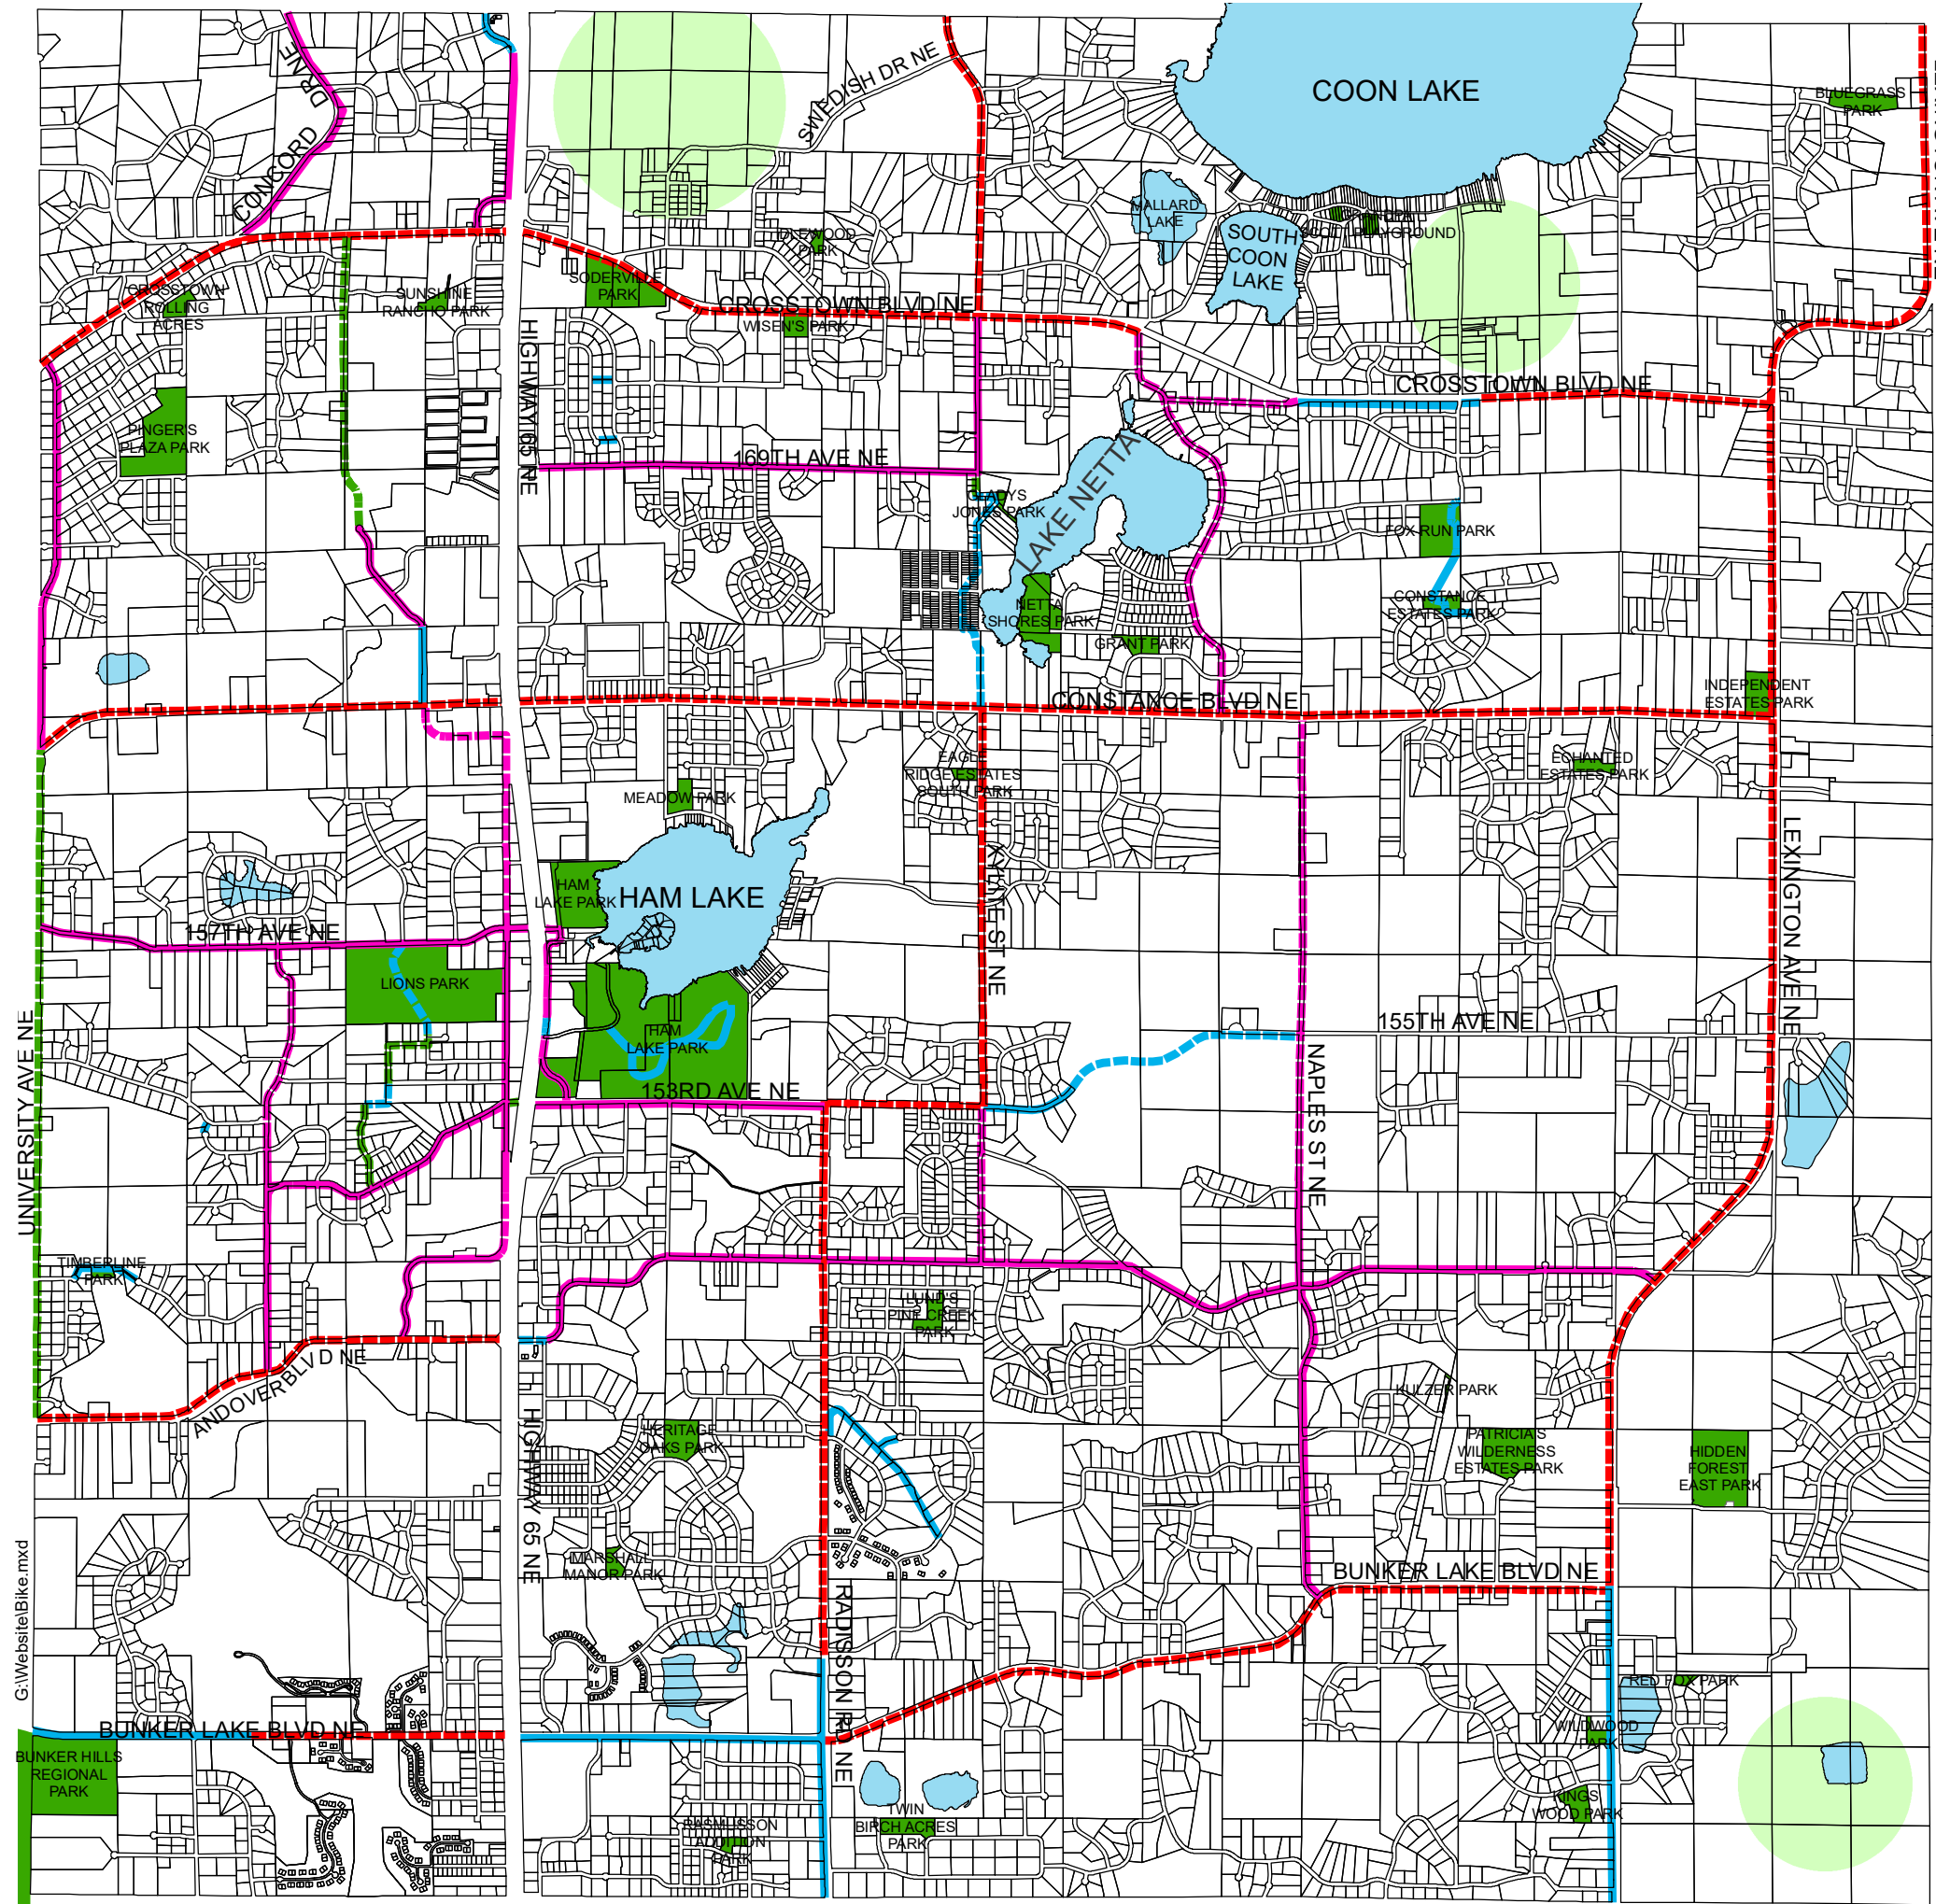

# HAM LAKE, MINNESOTA

## BIKE FACILITIES MAP

### Legend

-  Existing Bike Lane
-  Existing Bike Path
-  Proposed County Bike Path
-  Proposed Bike Lane/Path
-  Proposed Bike Lane
-  Proposed Bike Path
-  Existing Park
-  Potential Future Park

MAP DATE: