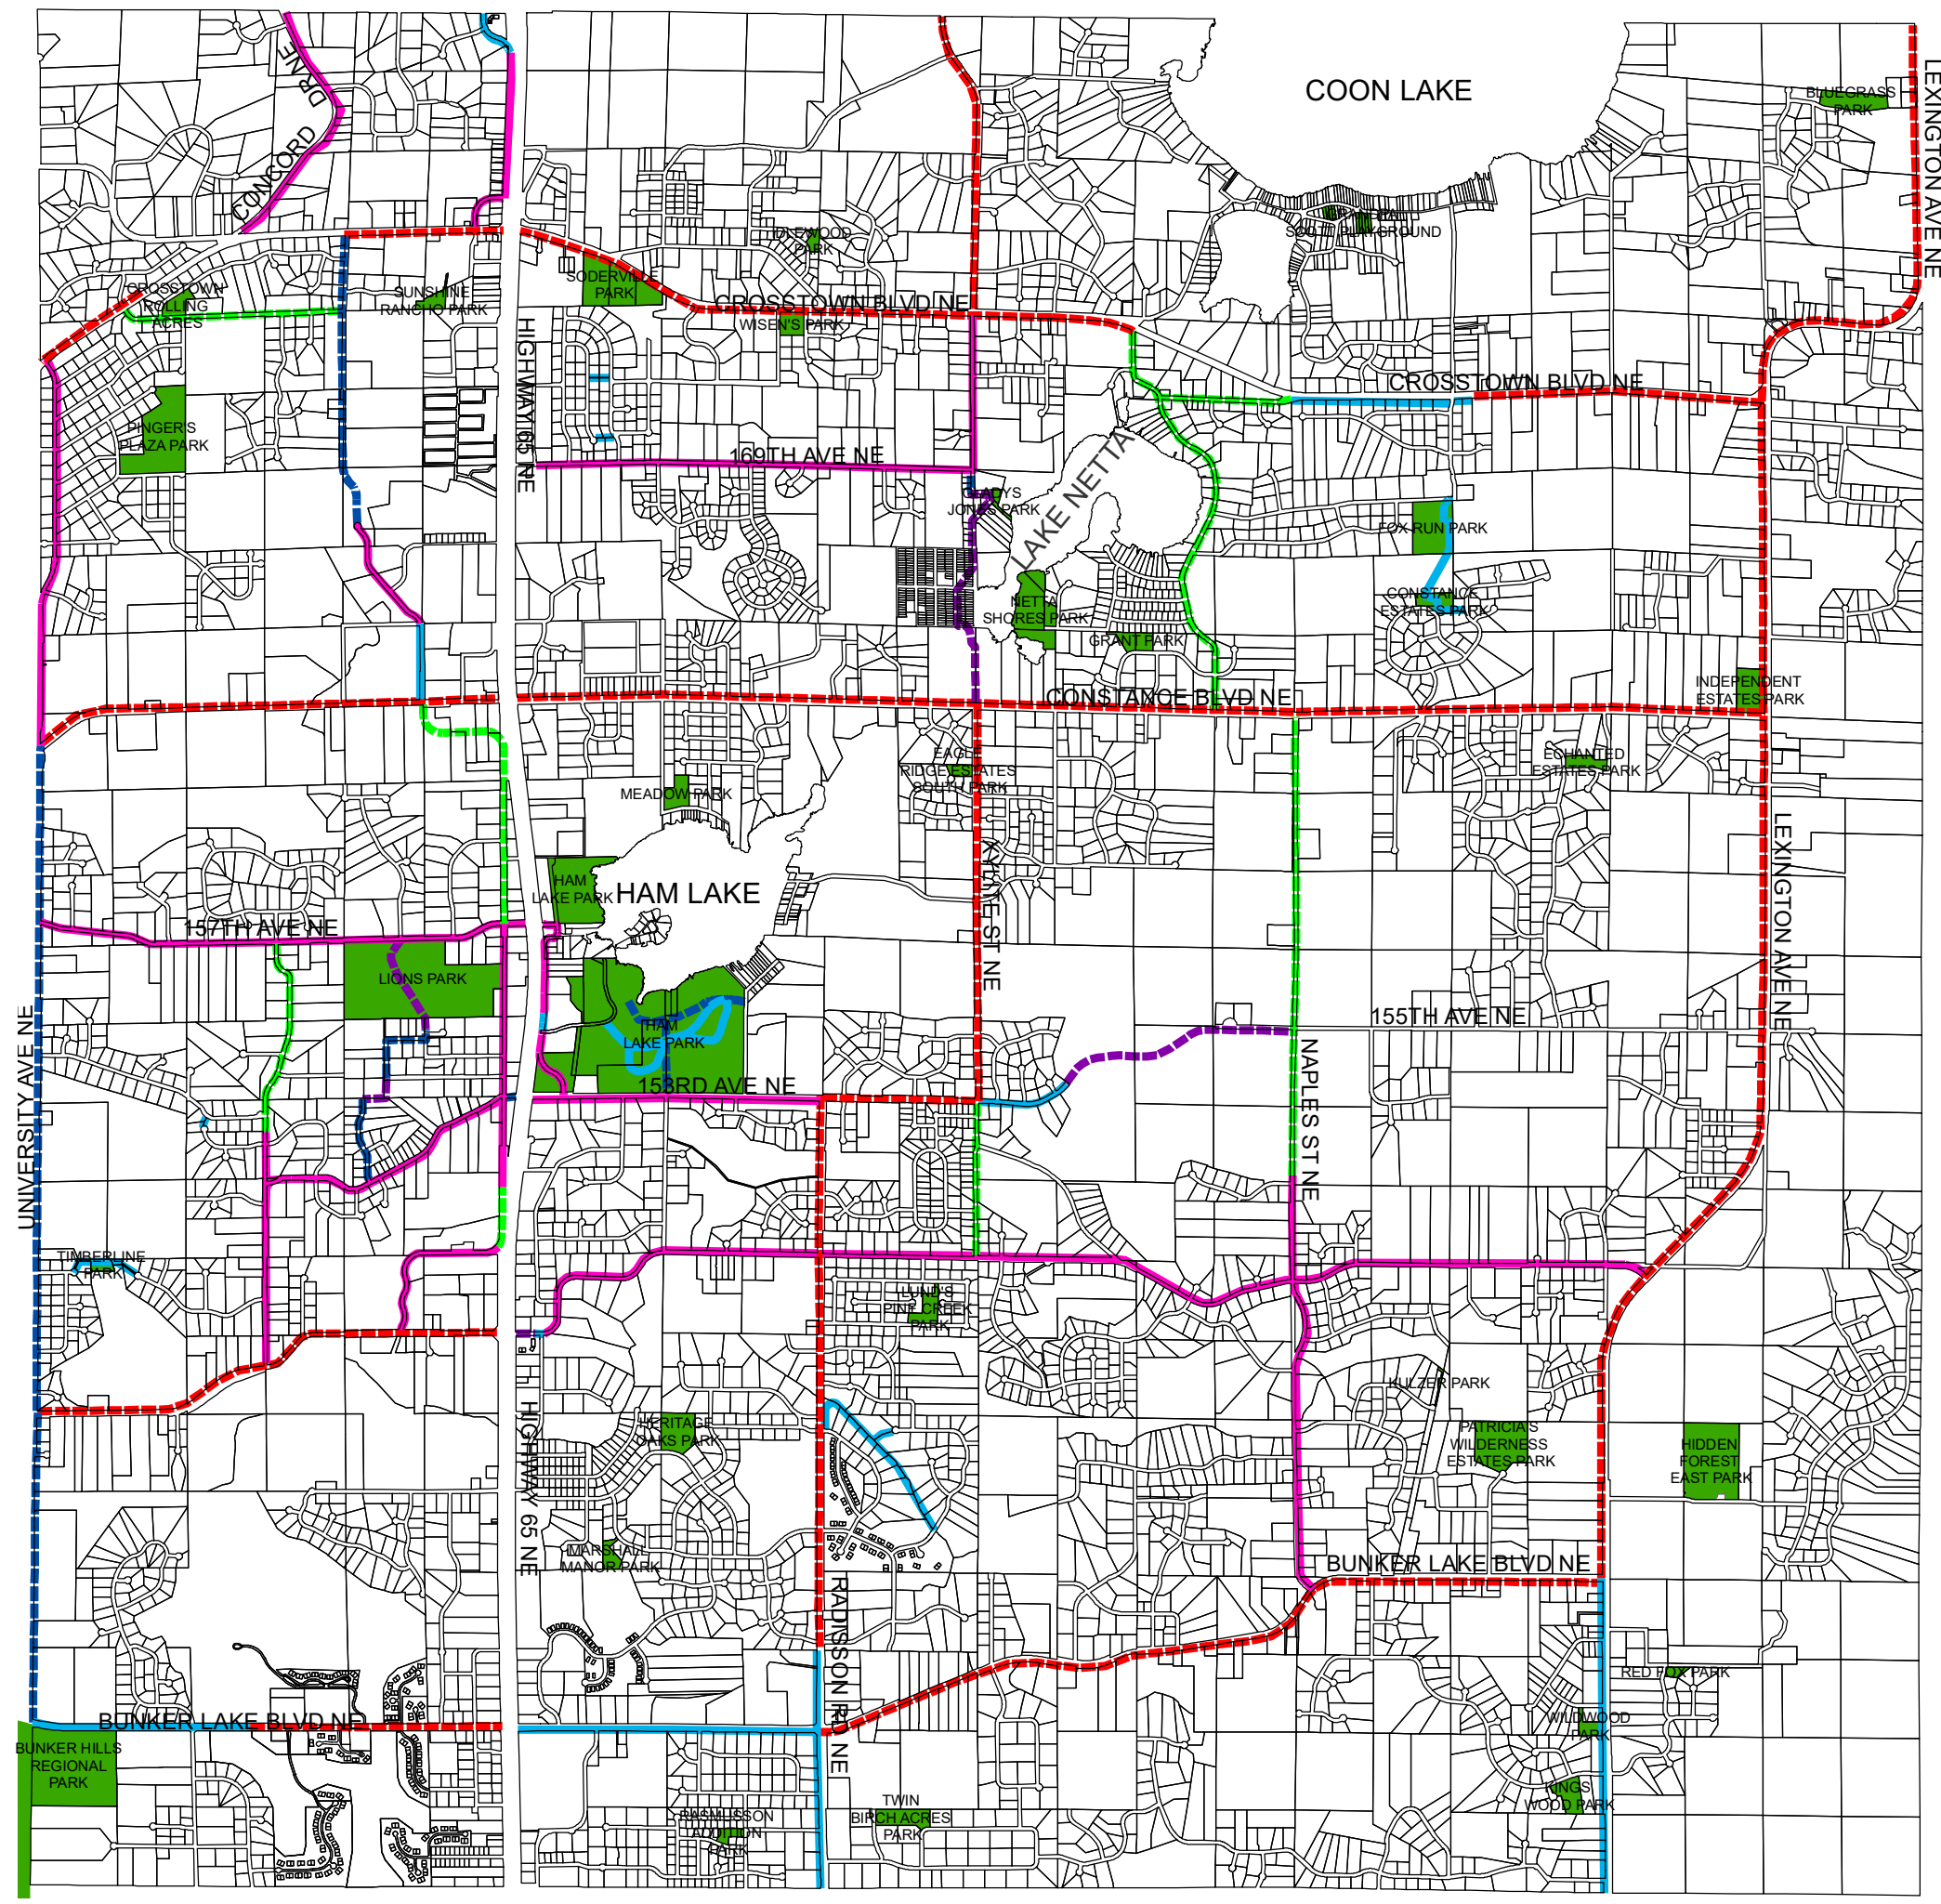

HAM LAKE, MINNESOTA

BIKE FACILITIES MAP

Legend

162 LANE TIPPECANOE.dwg Polyline

-  <all other values>
- Cad Renderer**
-  Continuous, 10, 25
-  Potential Future Park
-  Existing Bike Lane
-  Existing Bike Path
-  Proposed County Bike Path
-  Proposed Bike Lane/Path
-  Proposed Bike Lane
-  Proposed Bike Path
-  Existing Park

MAP DATE:

4/2/2024