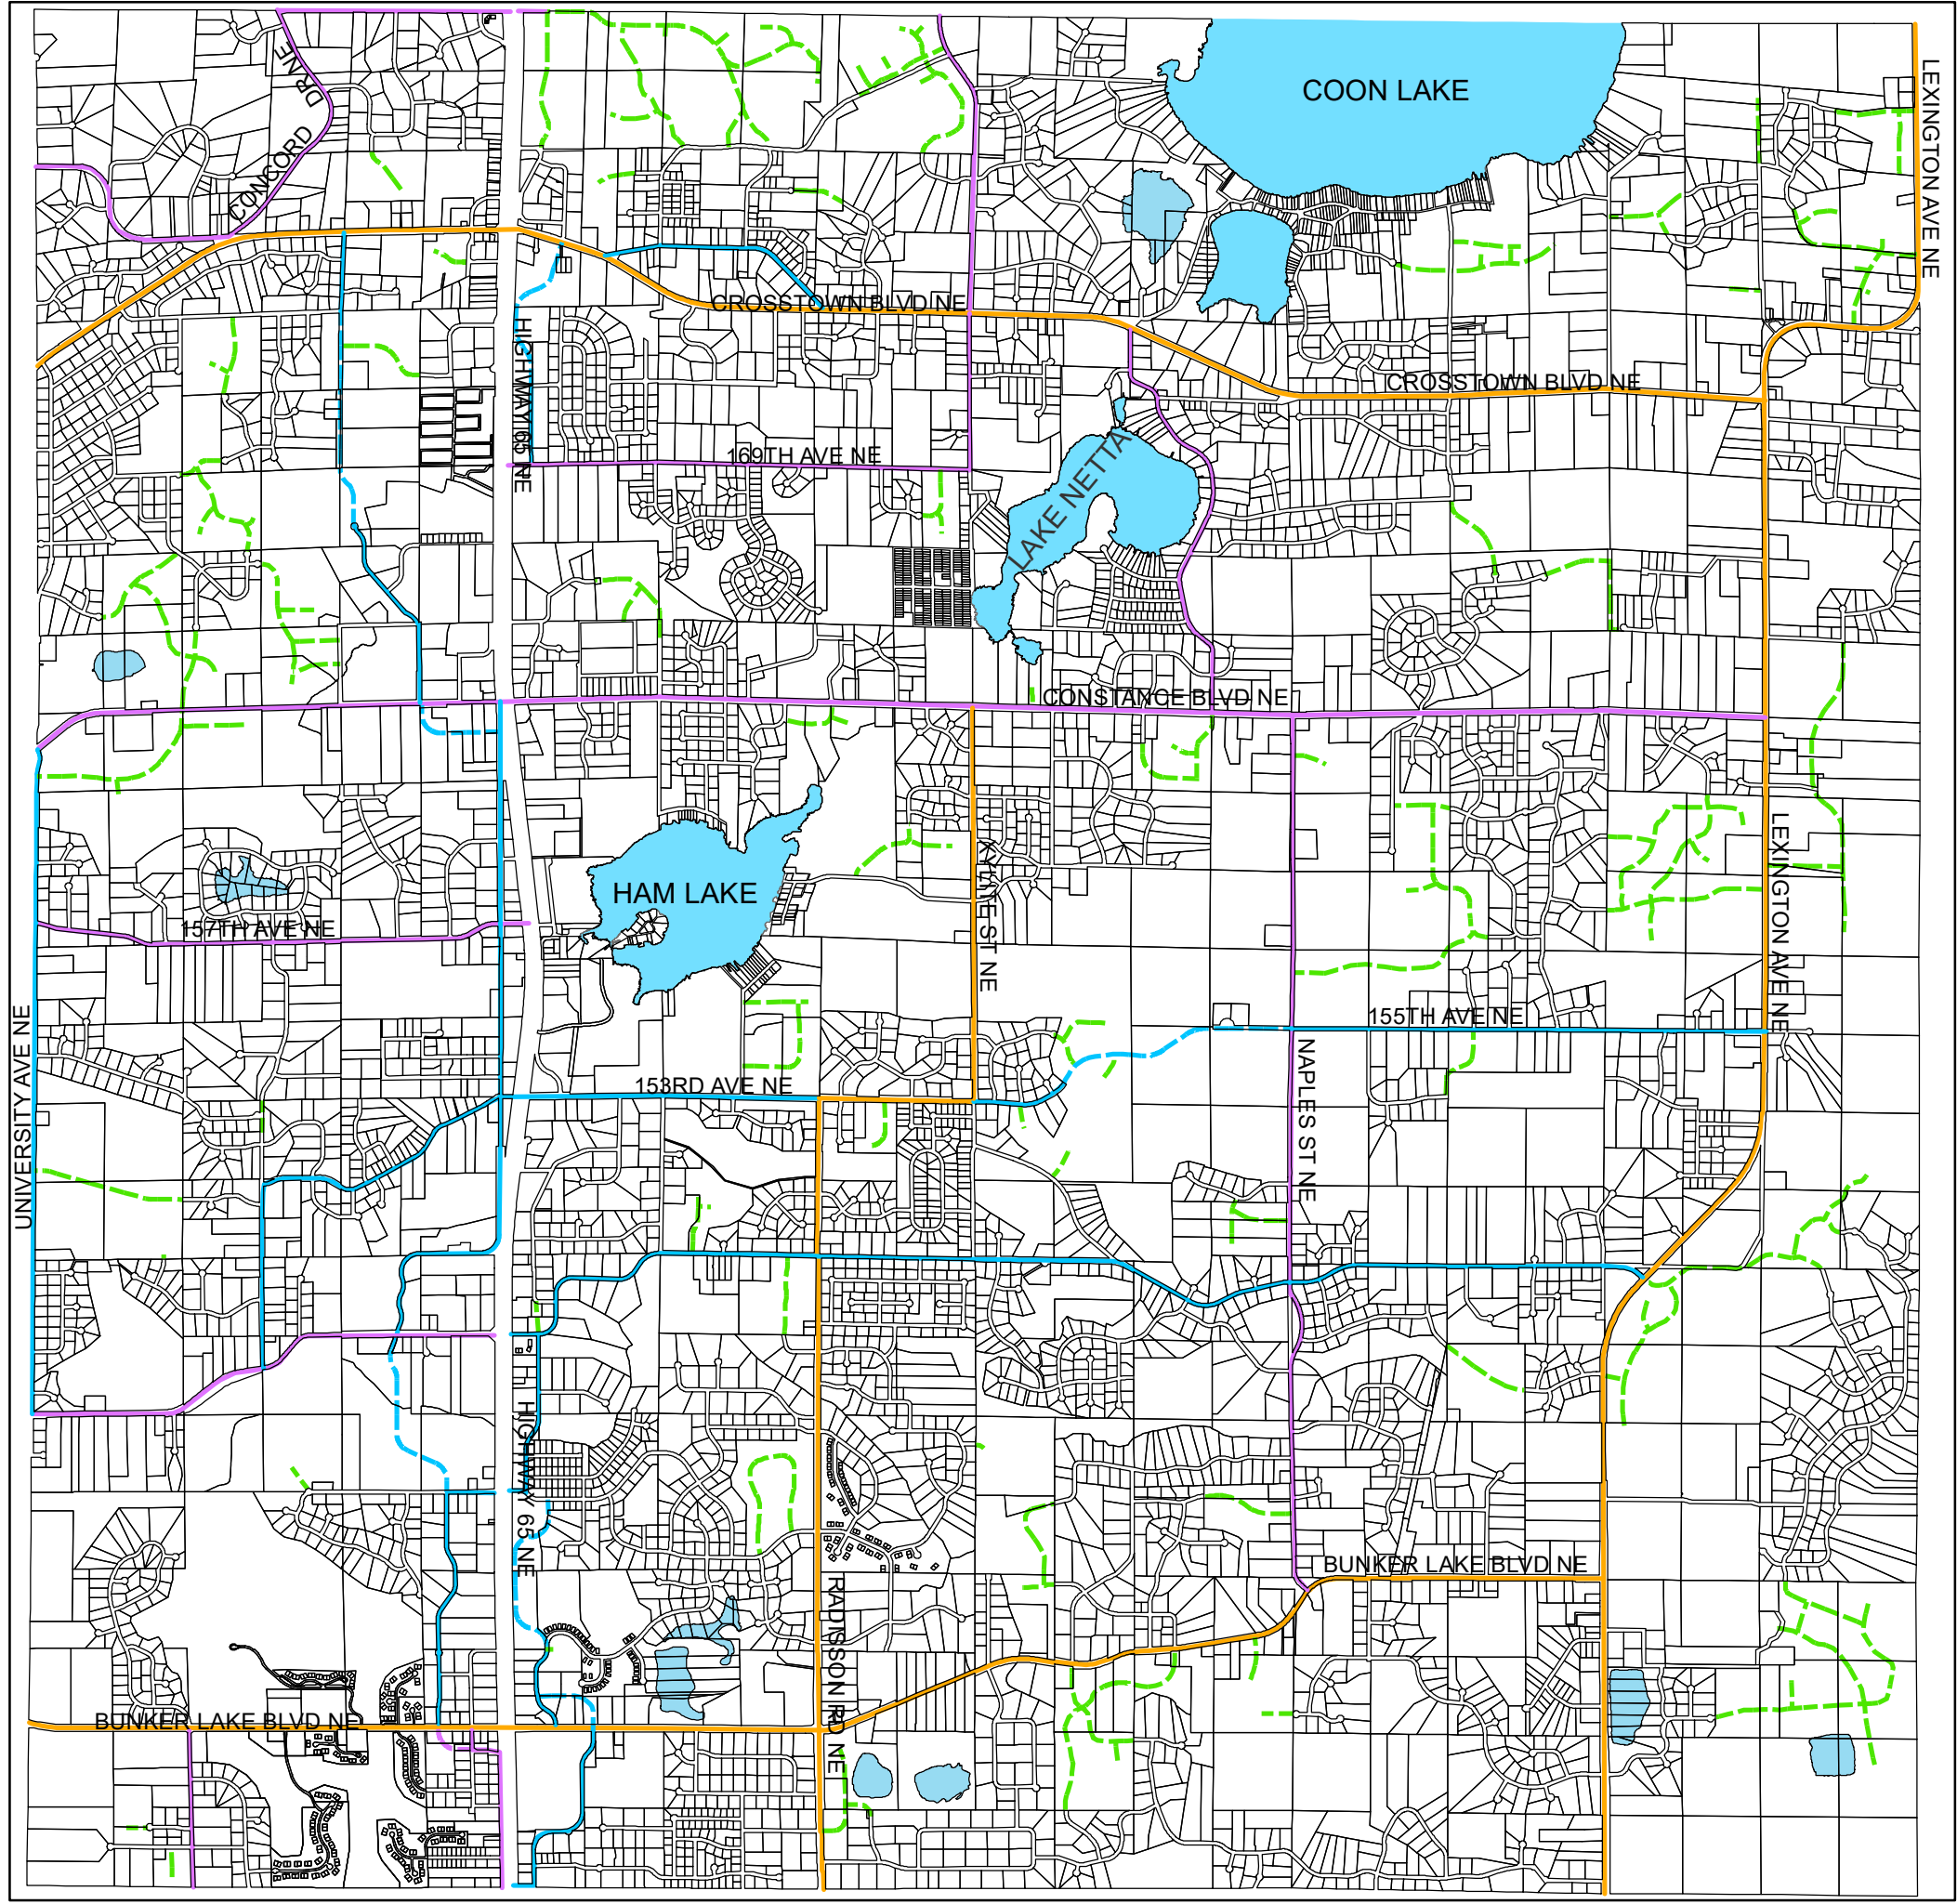

HAM LAKE, MINNESOTA

FUTURE ROADWAY CLASSIFICATION

LEGEND

- Principal Arterial
- Minor Arterial
- Major Collector
- Minor Collector
- - - Proposed Arterial
- - - Proposed Major Collector
- - - Proposed Minor Collector
- - - Proposed Local

MAP DATE:

3/25/2024