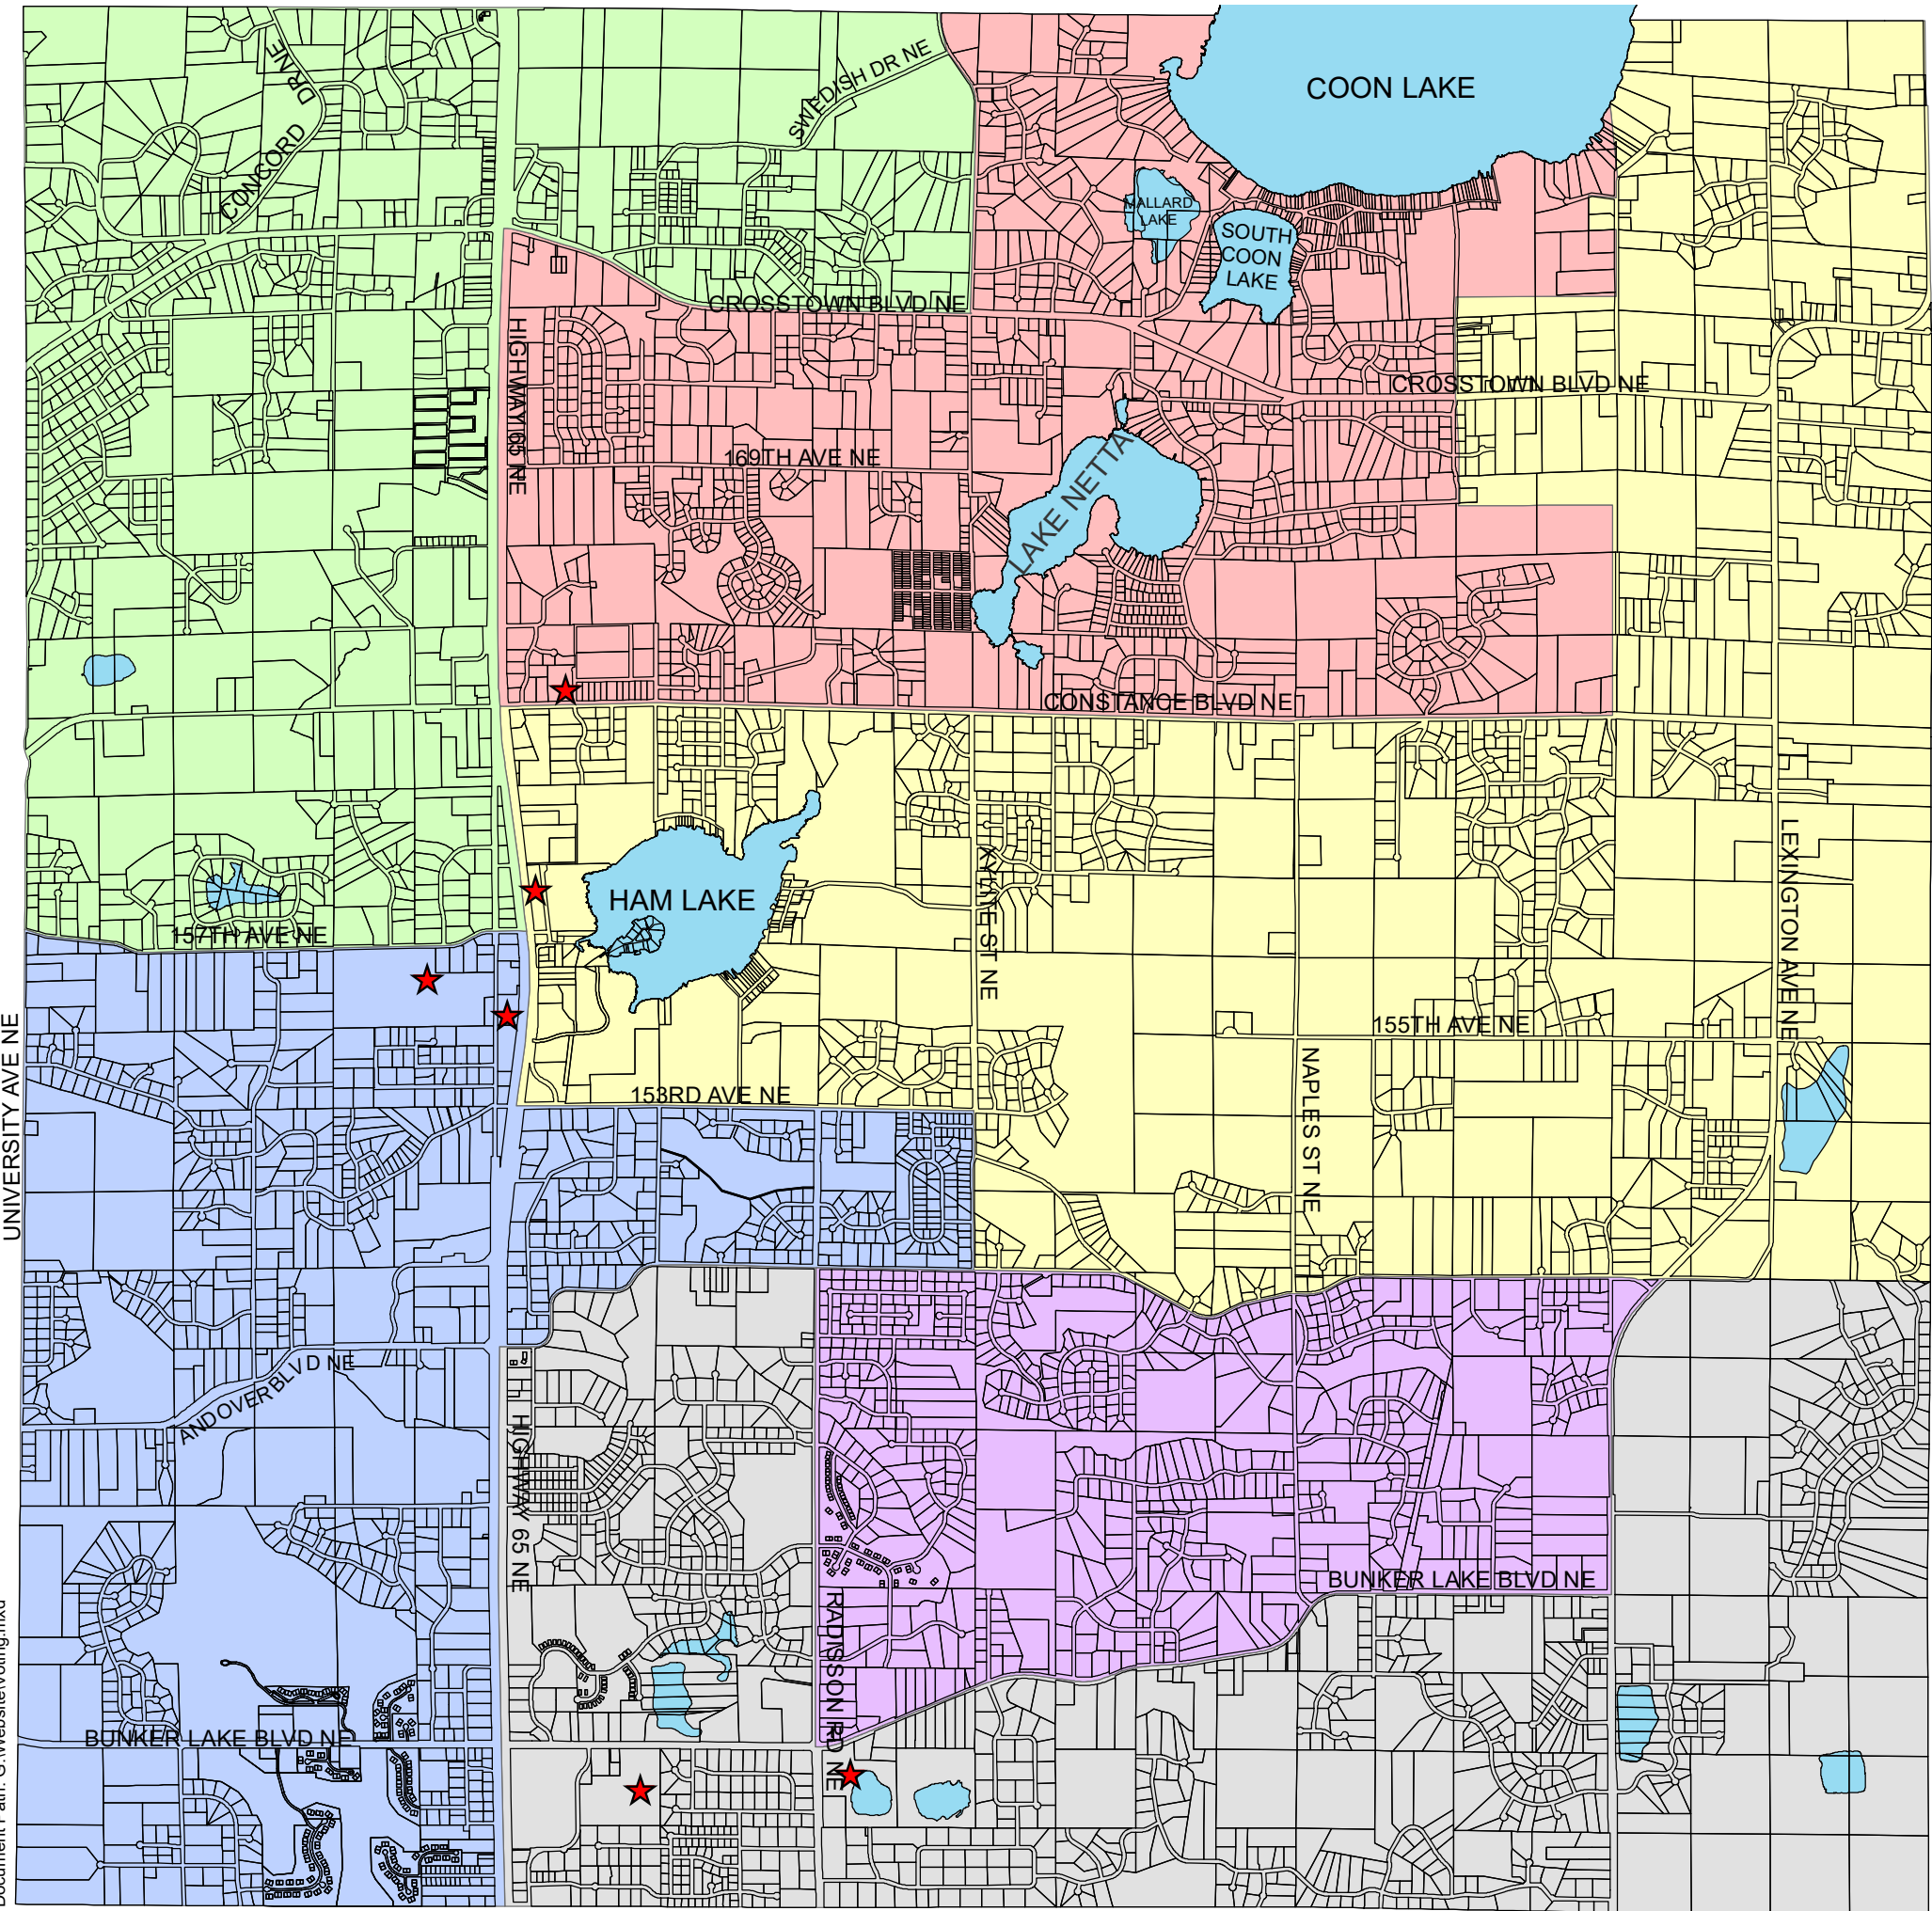

HAM LAKE, MINNESOTA

VOTING PRECINCTS

LEGEND

Polling Place

P-1 Glen Cary Lutheran Church
15531 Central Ave NE

P-2 Ham Lake Senior Center
15544 Central Ave NE

P-3 Oak Haven Church
1555 Constance Blvd NE

P-4 Eagle Brook Church - Ham Lake Campus
1503 157th Ave NE

P-5 Radisson Road Baptist Church
13627 Radisson Rd NE

P-6 St. Paul Catholic Church
1740 Bunker Lake Blvd NE

MAP DATE:

6/4/2024