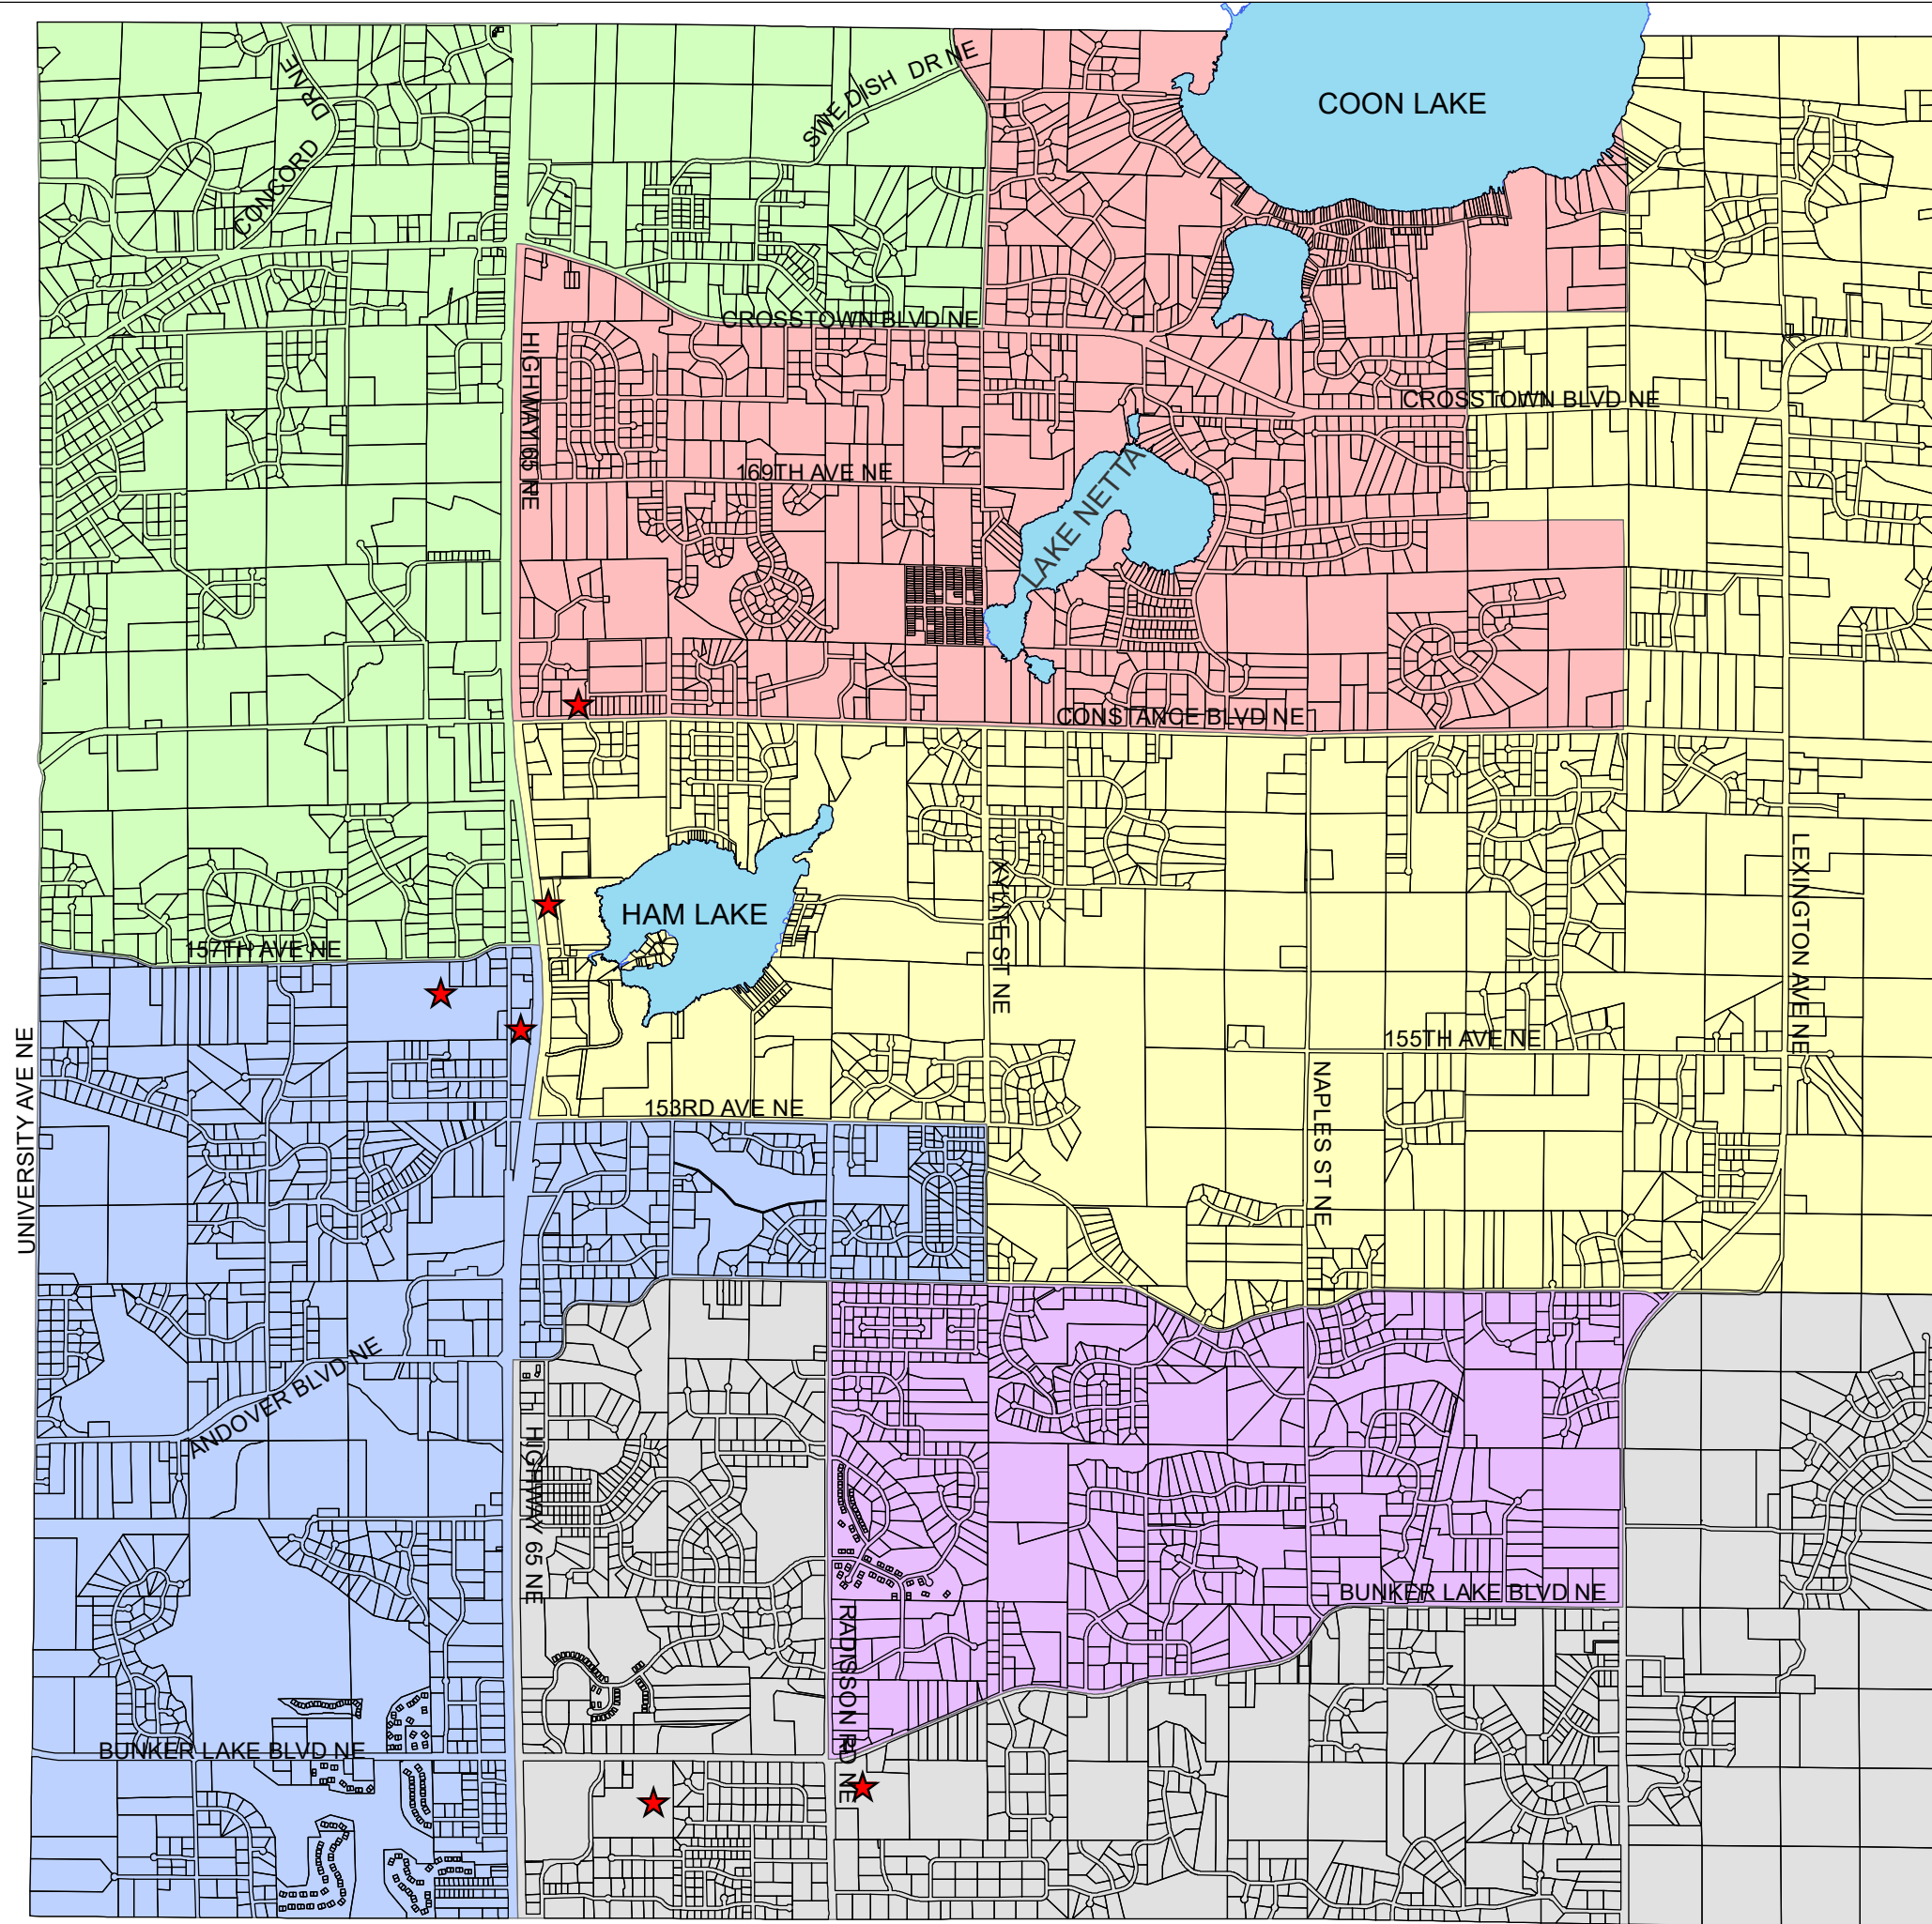

HAM LAKE, MINNESOTA

VOTING PRECINCTS

LEGEND

-  Polling Place
-  P-1 Glen Cary Lutheran Church
15531 Central Ave NE
-  P-2 Ham Lake Senior Center
15544 Central Ave NE
-  P-3 Oak Haven Church
1555 Constance Blvd NE
-  P-4 Eagle Brook Church - Ham Lake Campus
1503 157th Ave NE
-  P-5 Radisson Road Baptist Church
13627 Radisson Rd NE
-  P-6 St. Paul Catholic Church
1740 Bunker Lake Blvd NE

MAP DATE:

7/27/2023