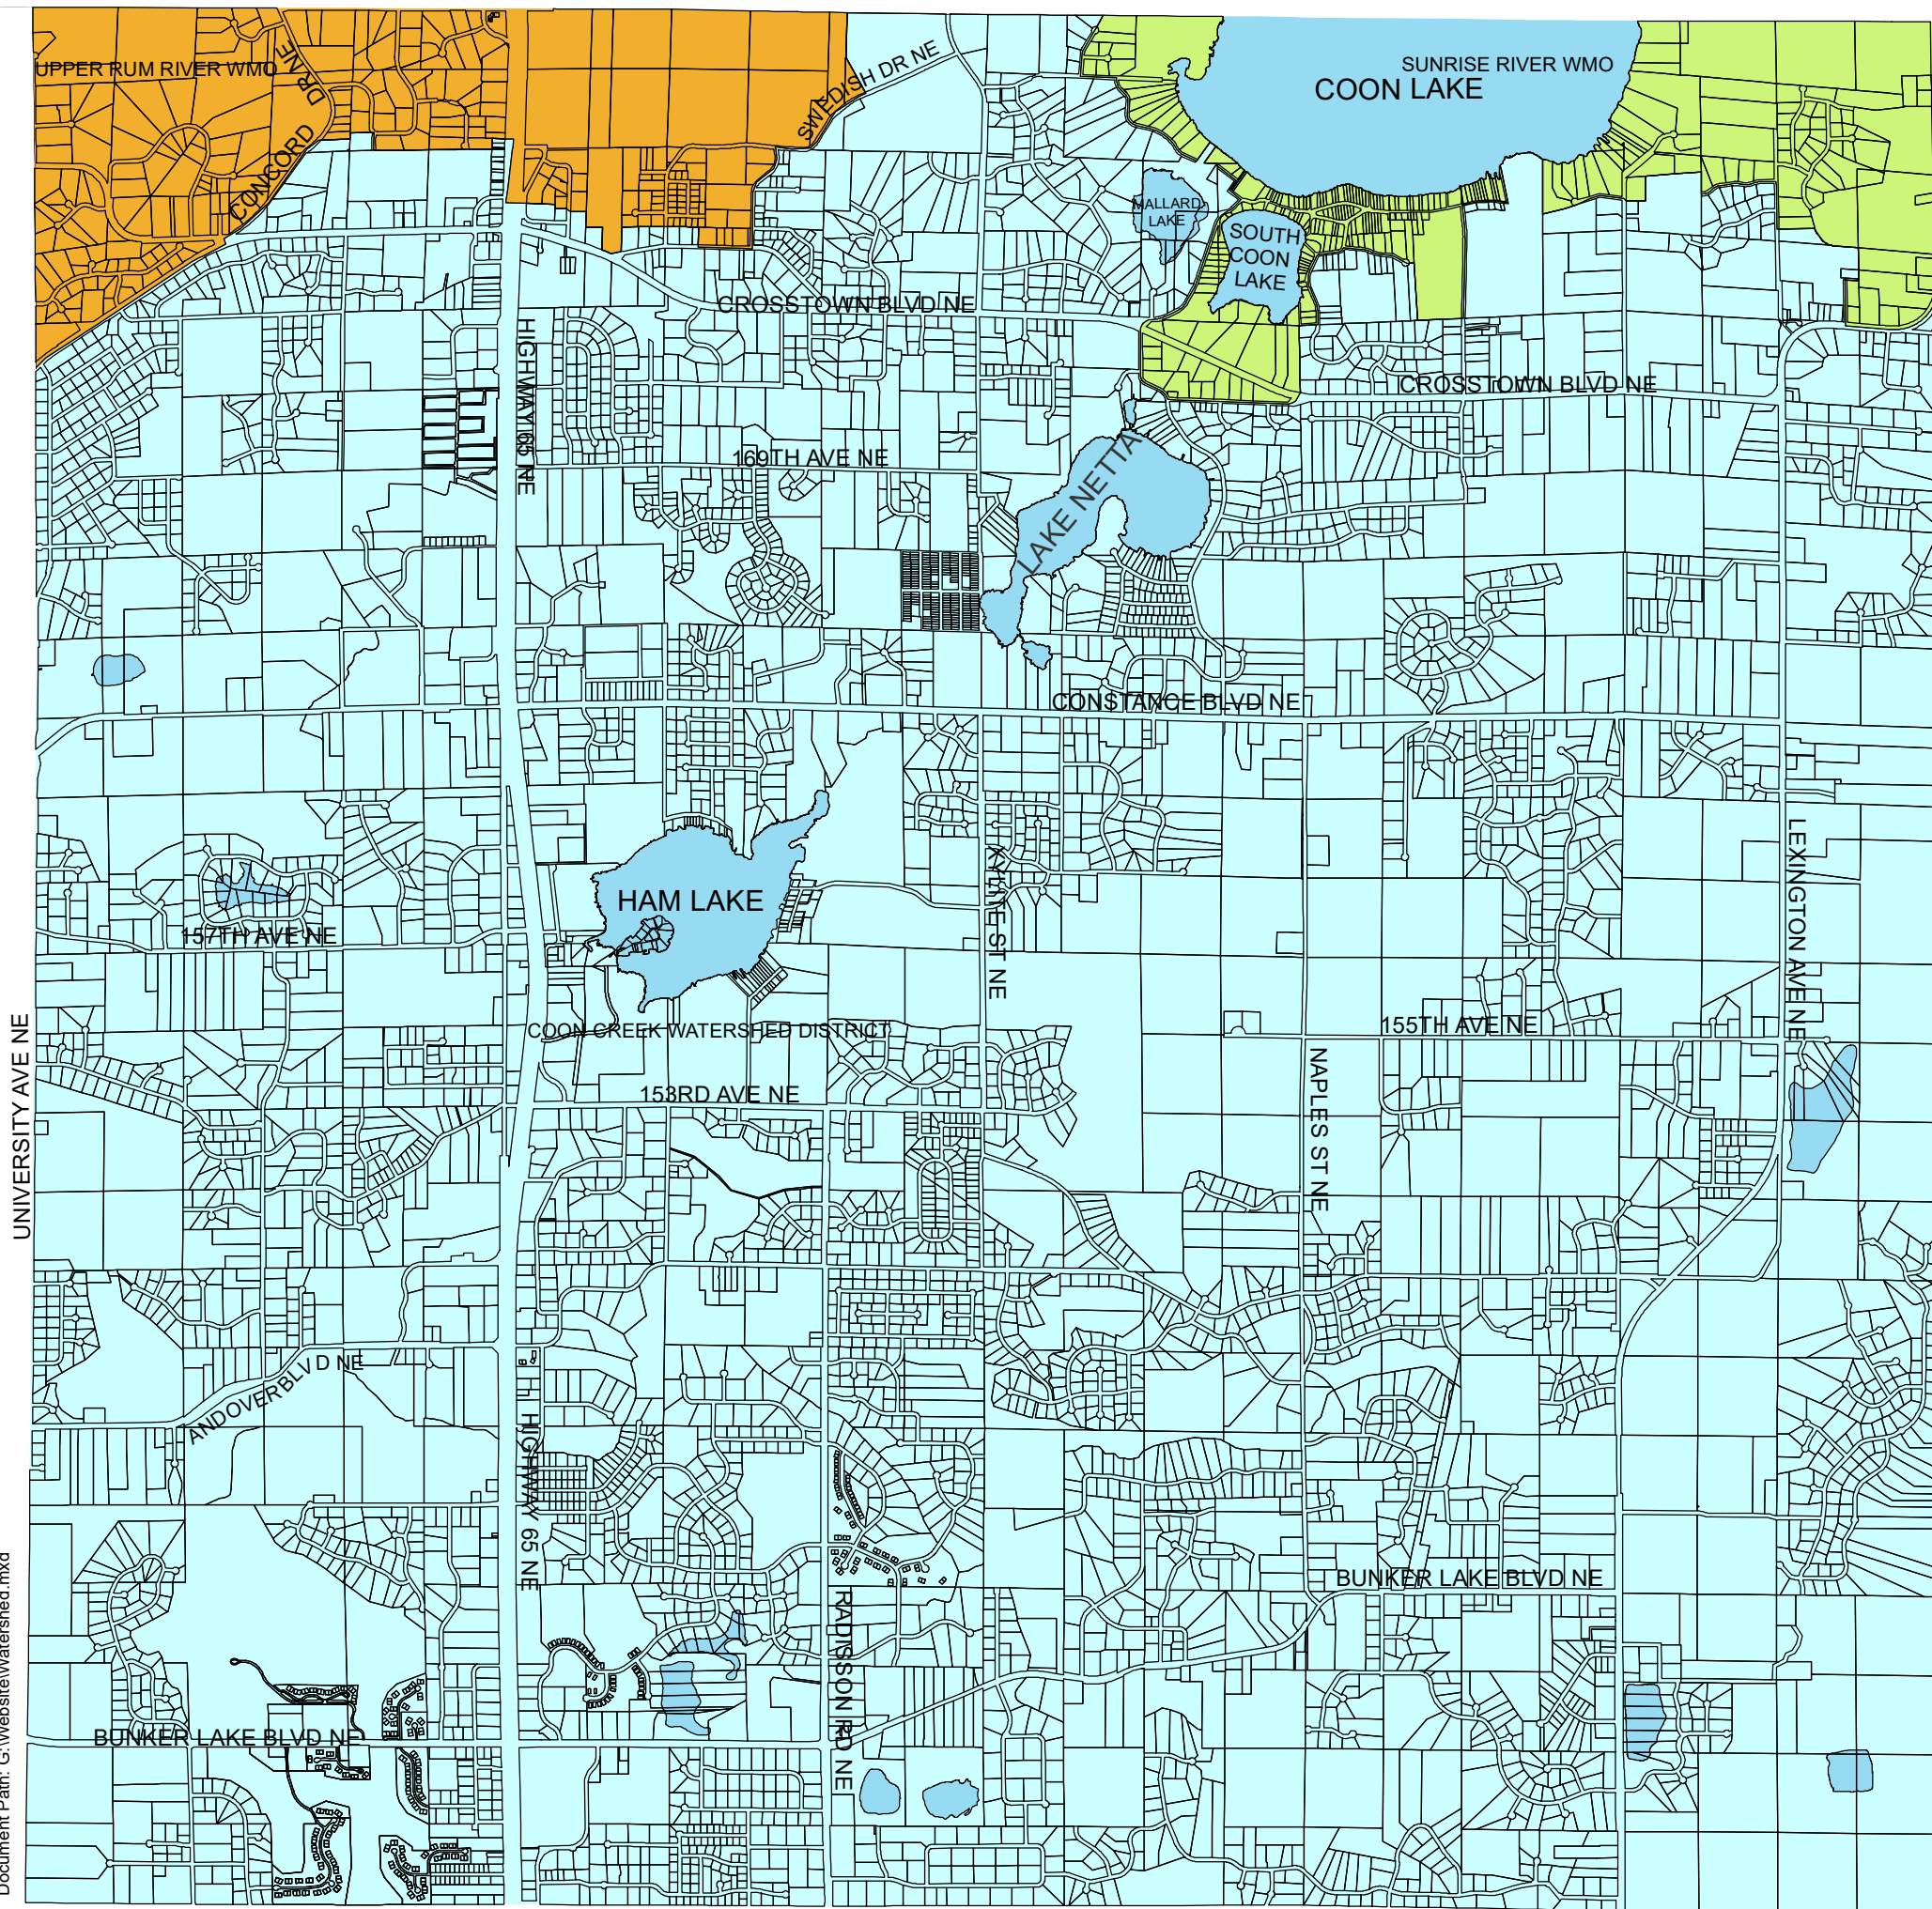

HAM LAKE, MINNESOTA

WATERSHED DISTRICTS AND WATERSHED MANAGEMENT ORGANIZATIONS

LEGEND

-  Coon Creek Watershed District
-  Sunrise River WMO
-  Upper Rum River WMO

MAP DATE: 6/4/2024