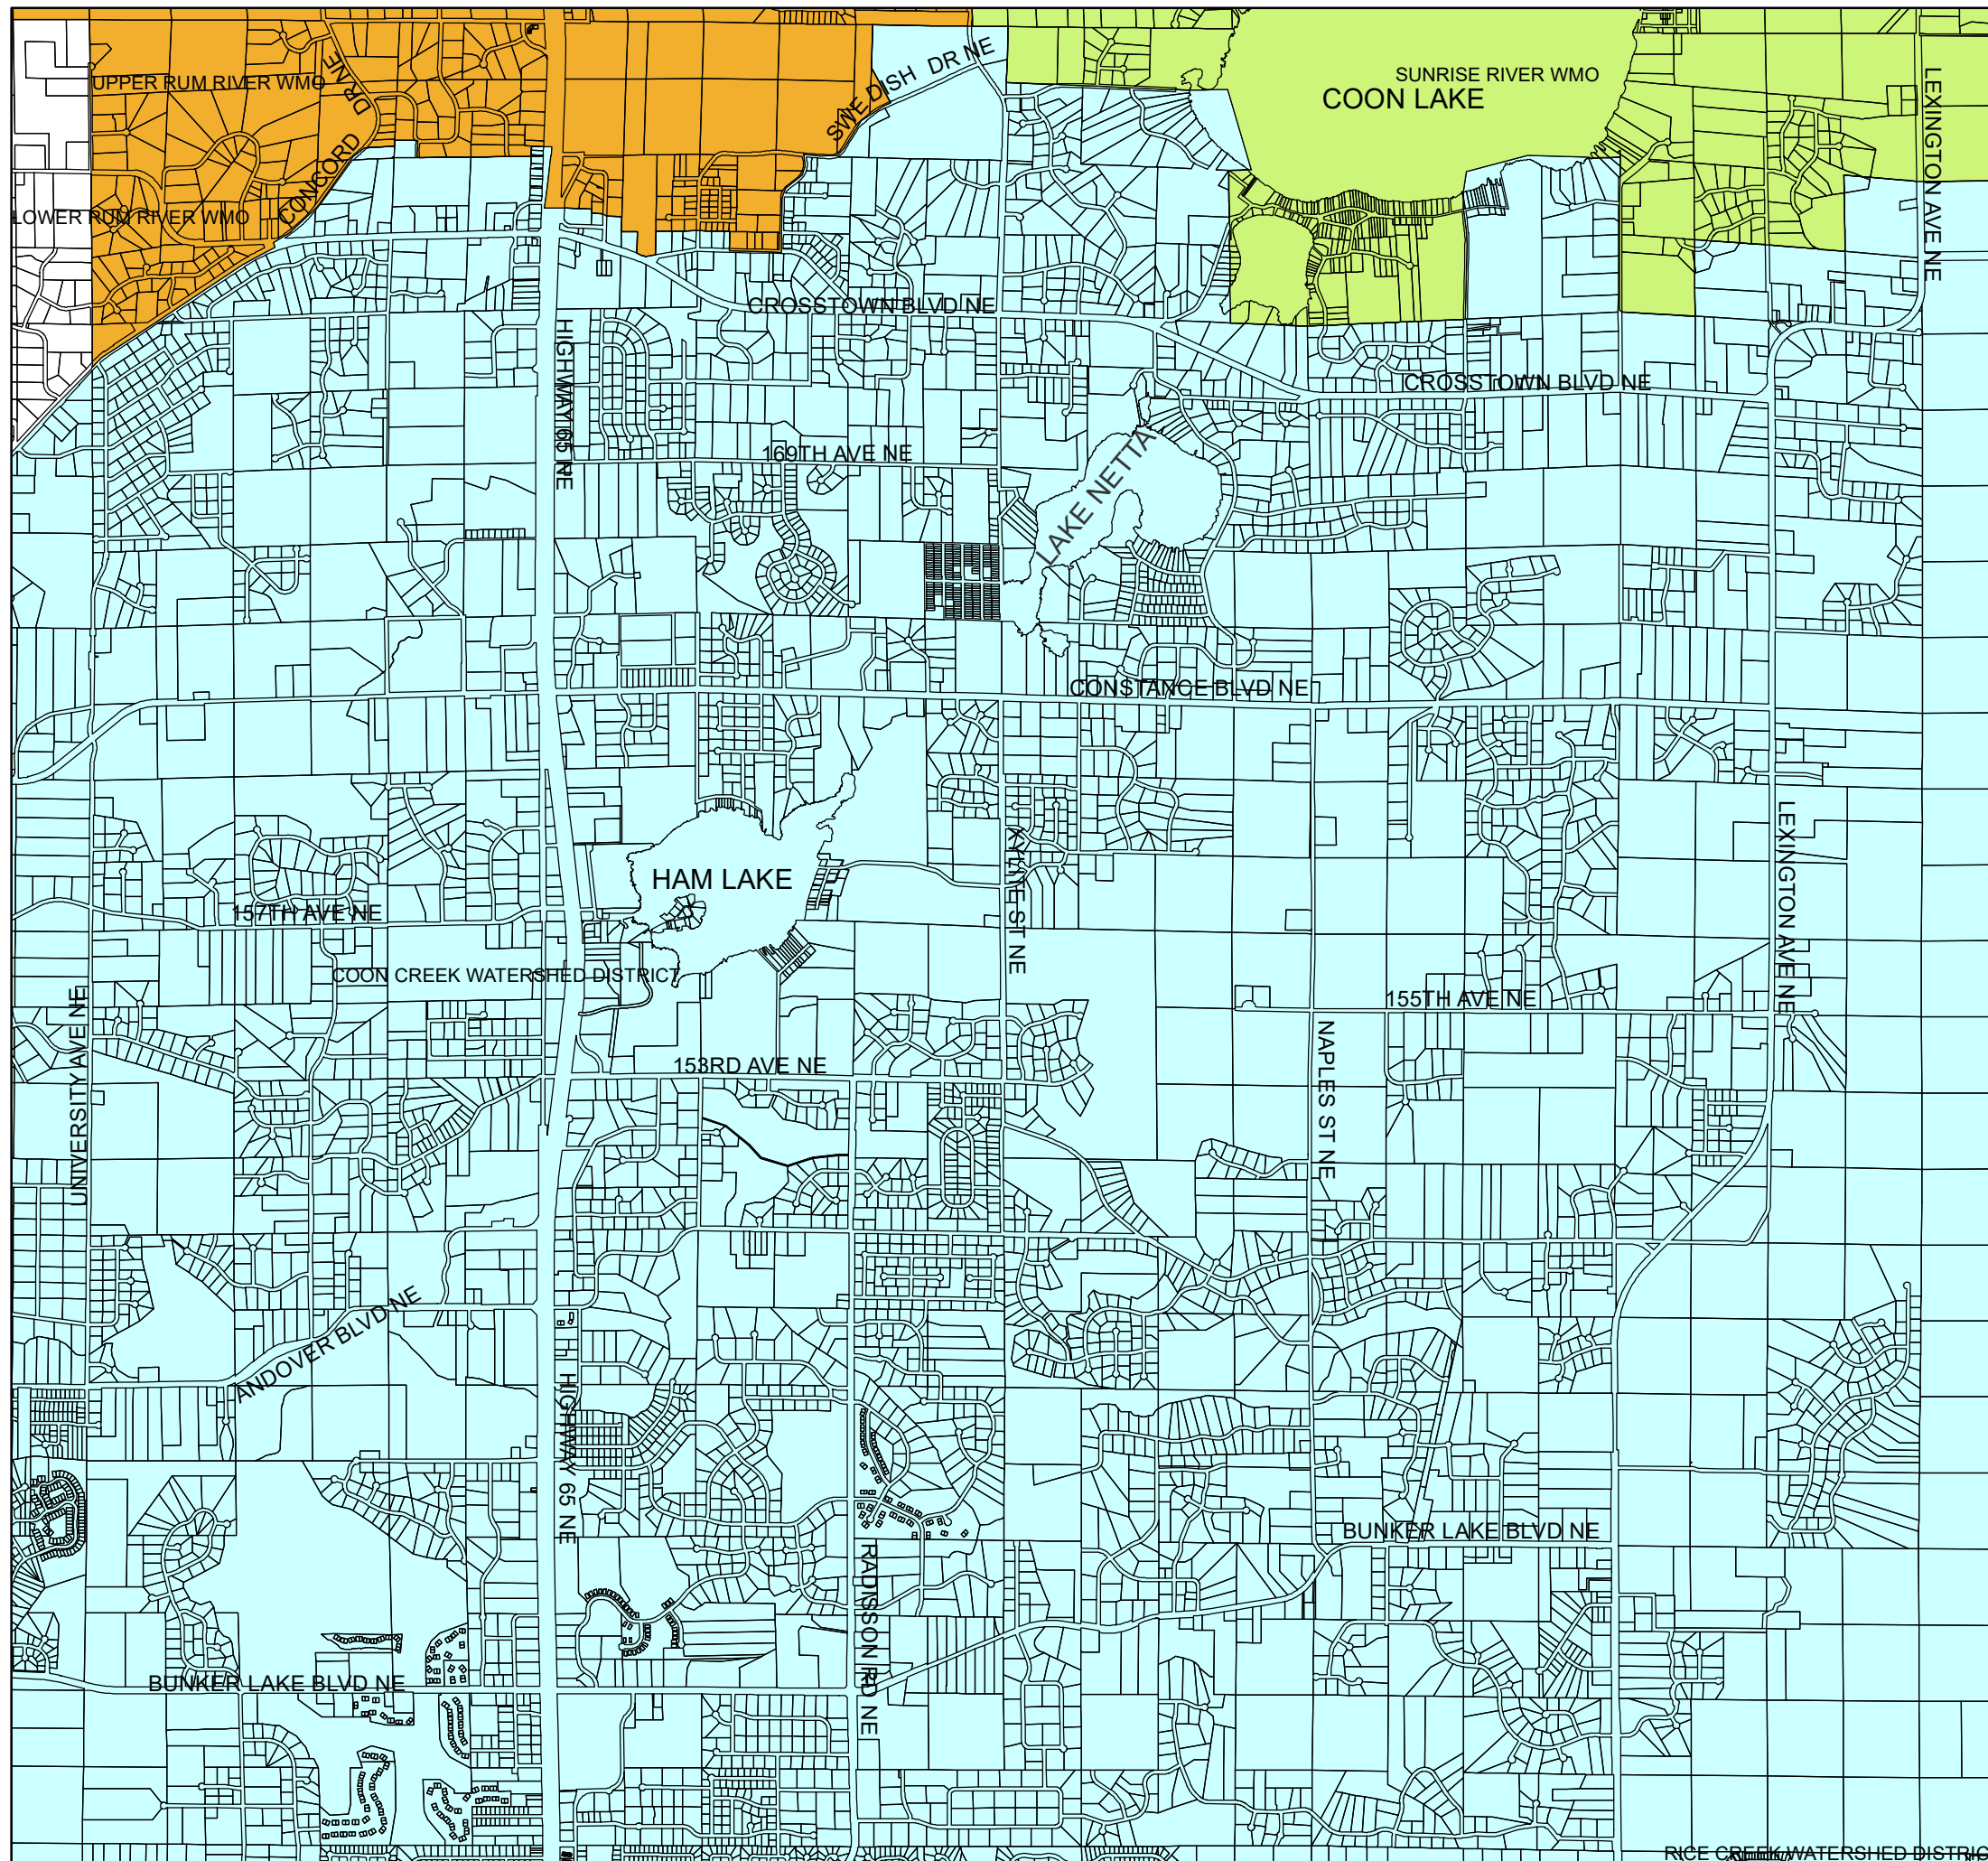

HAM LAKE, MINNESOTA

WATERSHED DISTRICTS AND WATERSHED MANAGEMENT ORGANIZATIONS

LEGEND

-  Coon Creek Watershed District
-  Sunrise River WMO
-  Upper Rum River WMO

MAP DATE:

7/27/2023